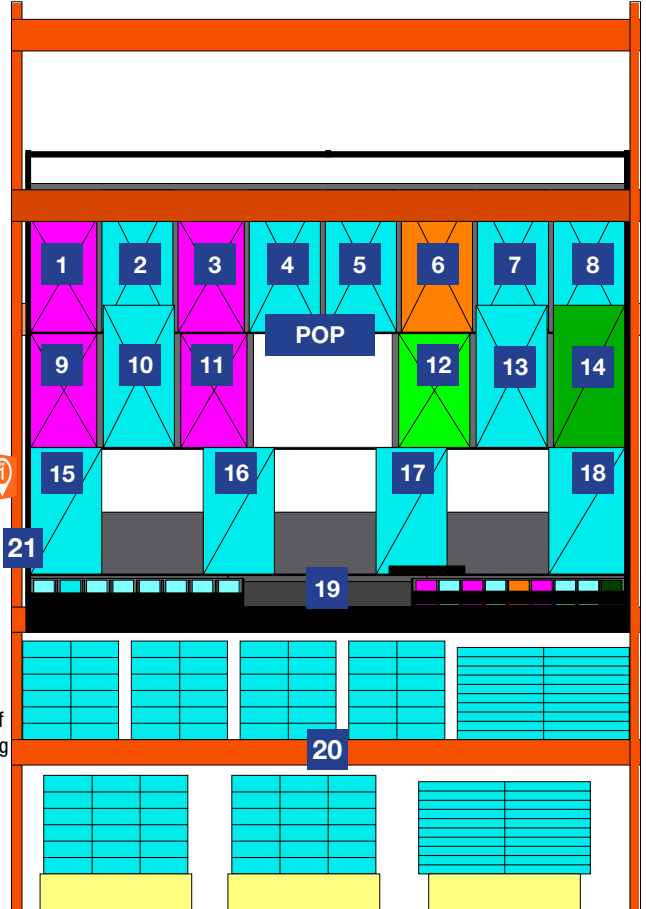

PROTOTYPICAL

Sign Planogram: Vinyl Flooring Bay Name: Locking Plank - DTH

EFFECTIVE:

Oct 7, 2016

PAGE:

1 of 2

1 6" x 36" Vintage White allure PLANK Special Order - See an associate for ordering assistance	2 6" x 36" Alpine Elm allure PLANK Special Order - See an associate for ordering assistance	3 6" x 36" Benjamin Wood allure PLANK Special Order - See an associate for ordering assistance
4 6" x 36" Country Pine allure PLANK Special Order - See an associate for ordering assistance	5 6" x 36" Apple Blond allure PLANK Special Order - See an associate for ordering assistance	6 6" x 36" Tradition allure PLANK Special Order - See an associate for ordering assistance
7 6" x 36" Barnwood allure PLANK Special Order - See an associate for ordering assistance	8 12" x 36" Red Rock allure TILE Special Order - See an associate for ordering assistance	9 6" x 36" Hickory Brown allure PLANK Special Order - See an associate for ordering assistance
10 6" x 36" Barnwood allure PLANK Special Order - See an associate for ordering assistance	11 6" x 36" Lisbon Cork Dark allure PLANK Special Order - See an associate for ordering assistance	12 6" x 36" Dove Maple allure PLANK Special Order - See an associate for ordering assistance
13 6" x 36" Satin Oak allure PLANK Special Order - See an associate for ordering assistance	14 12" x 36" Gold allure TILE Special Order - See an associate for ordering assistance	15 6" x 36" Yukon Oak allure PLANK In Stock - Take it home today
16 6" x 36" Golden Maple allure PLANK In Stock - Take it home today	17 6" x 36" Catskill Pine allure PLANK In Stock - Take it home today	18 12" x 36" Sedona allure TILE In Stock - Take it home today

POP Locking Luxury Vinyl Plank

POP Locking Luxury Vinyl Plank

WF
71" from floor to bottom of wayfinding Violator

19 Don't Forget Your Vinyl Floor Transitions, located in aisle:

Back Wall T-Molding Walk-Off-Purpose Transition Step Nose