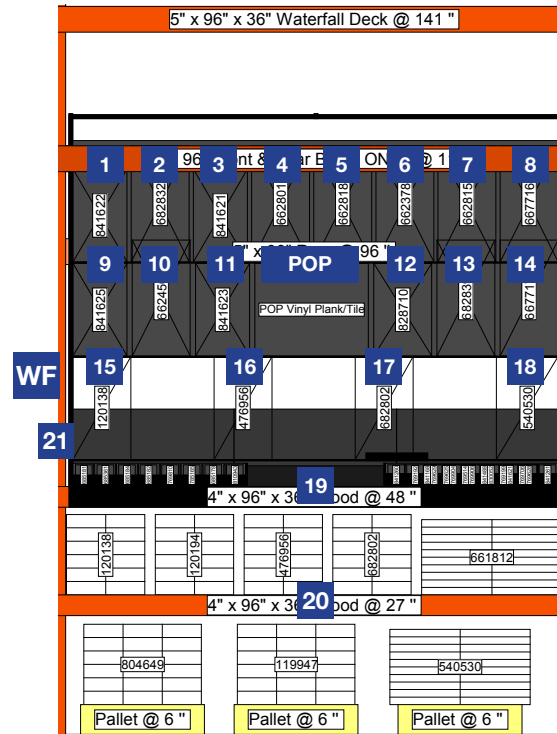

PROTOTYPICAL

Sign Planogram: Vinyl Flooring Bay Name: Locking Plank - DTH

EFFECTIVE:

Oct 7, 2016

PAGE:

2 of 2

In Bay Signage Requirements

Item #	Part #	Description	Quantity	HD Article #	Display Board #	Hardware Requirements	How to Order
1	D23252C-45	Vintage White - Product Label	1	1000841622	1000841622DB	-	ePOP
2	D23252C-46	Alpine Elm - Product Label	1	1000682832	1000682832DB	-	ePOP
3	D23252C-47	Benwood - Product Label	1	1000841621	1000841621DB	-	ePOP
4	D23252C-49	Country Pine - Product Label	1	1000662801	1000662801DB	-	ePOP
5	D23252C-50	Apple Blond - Product Label	1	1000662818	1000662818DB	-	ePOP
6	D23252C-51	Tradition - Product Label	1	1000662378	1000662378DB	-	ePOP
7	D23252C-52	Barnwood - Product Label	1	1000662815	1000662815DB	-	ePOP
8	D23252C-76	Red Rock - Product Label	1	1000667716	1000667716DB	-	ePOP
9	D23252C-53	Hickory Brown - Product Label	1	1000841625	1000841625DB	-	ePOP
10	D23252C-55	Lisbon Cork Dark - Product Label	1	1000662450	1000662450DB	-	ePOP
11	D23252C-56	Arrow Wood - Product Label	1	1000841623	1000841623DB	-	ePOP
POP	D23252C-125	Vinyl Locking Plank (27.5"W x 20.75"H) - Info Sign POP	1	-	-	-	ePOP
	D23252C-126	Vinyl Locking Plank (27.5"W x 18.375"H) - Info Sign POP	1	-	-	-	ePOP
12	D23252C-57	Dove Maple - Product Label	1	1000828710	1000828710DB	-	ePOP
13	D23252C-58	Satin Oak - Product Label	1	1000682839	1000682839DB	-	ePOP
14	D23252C-68	Gold - Product Label	1	1000667717	1000667717DB 1000662802DB	-	ePOP
15	D23252C-60	Oak - Product Label	1	1000120138	1000804649DB 1000120138DB	-	ePOP
16	D23252C-61	Golden Maple - Product Label	1	1000476956	1000476956DB 1000682802DB	-	ePOP
17	D23252C-62	Catskill Pine - Product Label	1	1000682802	-	-	ePOP
18	D23252C-80	Sedona - Product Label	1	1000540530	1000540530DB 1000661812DB	-	ePOP
19	D23132C-06	Dont Forget Your Vinyl Floor Transitions - Beam Label	1	-	-	-	ePOP
EZ	EZ FIND 0-9	EZ Find Numbers	-	-	-	-	ePOP
20	D23129C-01	Installation Services - Beam Label	1	-	-	-	ePOP
21	D23009C-12	Locking Brochure - Bilingual	-	-	-	Brochure Holder	Sharepoint
WF	Varies by bay ID #	Wayfinding Violator	1	-	Wayfinding Clip	ePOP	
-	124-300TESA	Wayfinding Clip	1	-	-	ePOP	
-	-	Brochure Holder	1	-	-	-	Sharepoint

Merchandising POG shown is for POP reference only and is not to be used to set product. Refer to your store specific Merchandise POG for product placement.