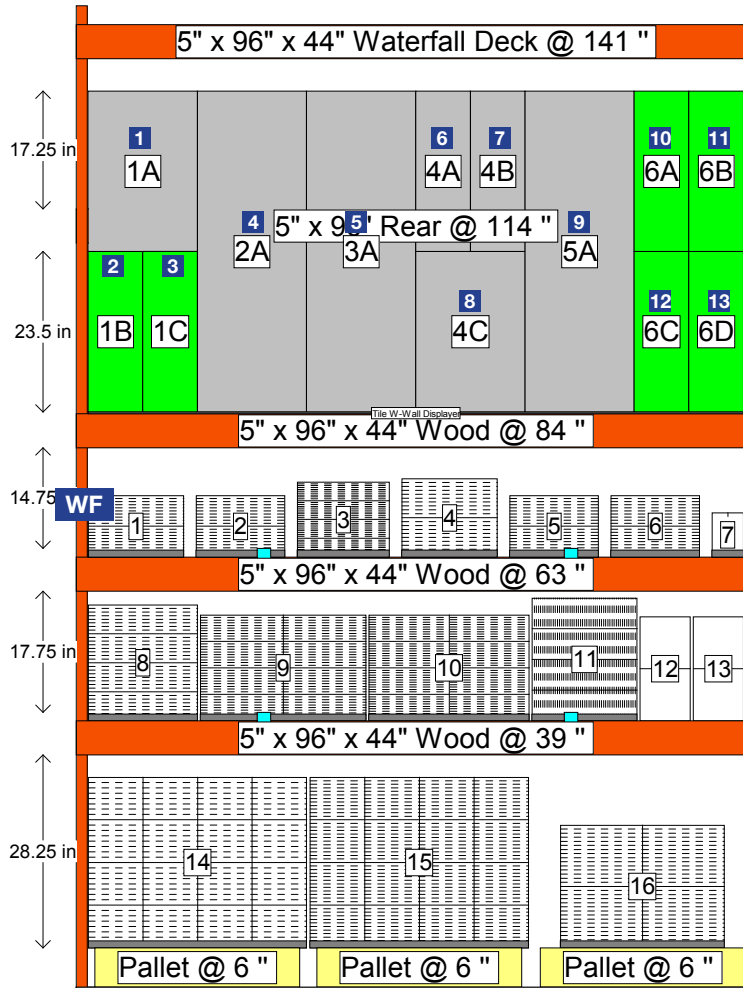

PROTOTYPICAL

Sign Planogram: Tile White 1 Bay Name: Tile White 1

EFFECTIVE:
Nov 28, 2016

PAGE:
1 of 2

WF Wayfinding bay number must correspond to bay ID label

71"
from floor
to bottom
of
wayfinder
Violator

Instructions:

- [Aisle Violators] Install Aisle Violator using AV clips so bottom edge is 77" above the floor
- [Product Card] Attach product card to product display

PROTOTYPICAL

Sign Planogram: Tile White 1 Bay Name: Tile White 1

EFFECTIVE:
Nov 28, 2016

PAGE:
2 of 2

In Bay Signage Requirements

Item #	Part #	Description	Quantity	HD Article #	Hardware Requirements	How to Order
1	HD2300004_214E	12" x 12" White Ceramic Tile	1	1000662669	-	ePOP
2	HD2300004_204E	Grecian White Lantern Mosaic	1	1000803108	-	ePOP
3	HD2300004_228E	Keshi Blend Mosaic	1	1000803395	-	ePOP
4	D23002C-20	12"x18" Glazed Ceramic	1	1000662670	-	ePOP
5	WHITEBAYDB1	Tile White - Beauty Sign	1	-	-	ePOP
6	D23121C-18	6" x 6" White	1	1000662710	-	ePOP
7	D23098C-01	4"x16" Metro White Glossy	1	1000762175	-	ePOP
8	HD2300004_219E	3" x 6" White	1	1000662664/ 1000662711	-	ePOP
9	D23121C-27	9" x 12" White Polaris	1	1000784934	-	ePOP
10	D23121C-16	2" x 2" White Mosaic	1	1000114984	-	ePOP
11	D23121C-14	Hex White Marble Mosaic	1	1000737580	-	ePOP
12	HD2300004_206E	Telaio Hexagon - 10EA/CA	1	1001017942	-	ePOP
13	HD2300004_207E	Framework - 10EA/CA	1	1001017940	-	ePOP
EZ-ALPHA	EZFind-0-9	Locator Number Decals	1	-	-	ePOP
EZ-NUM	EZFind-Alpha	Locator Letter Decals	1	-	-	ePOP
WF	Varies by bay ID #	Wayfinding Violator	1	-	Wayfinding Clip	ePOP
-	124-300TESA	Wayfinding Clip	1	-	-	ePOP