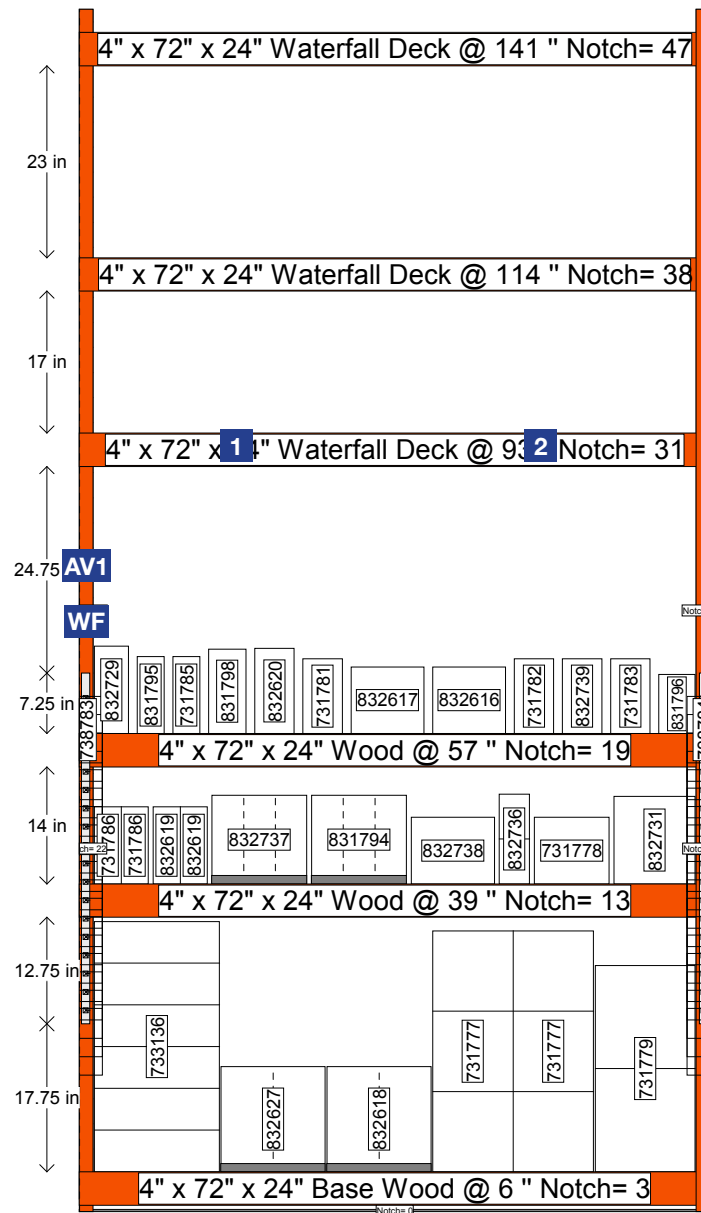

WF Wayfinding bay number must correspond to bay ID label

Wayfinding Clip

77" from floor to bottom of Aisle Violator

71" from floor to bottom of Wayfinding Violator

**1 HDX Pool Accessories**

**Tools for maintaining a beautiful pool**

### Instructions:

- [Aisle Violators] Install Aisle Violator using AV clips so bottom edge is 77" above the floor
- [Wayfinding Violator] Install Wayfinding Violator using wayfinding clip so bottom edge is 71" above the floor
- [Channel Signs] Insert channel signs into C Channel hardware

# PROTOTYPICAL

## Sign Planogram: Pool Pool Accessories Bay Name: Pool Accessories

EFFECTIVE:

2/1/2017

PAGE:

2 of 2