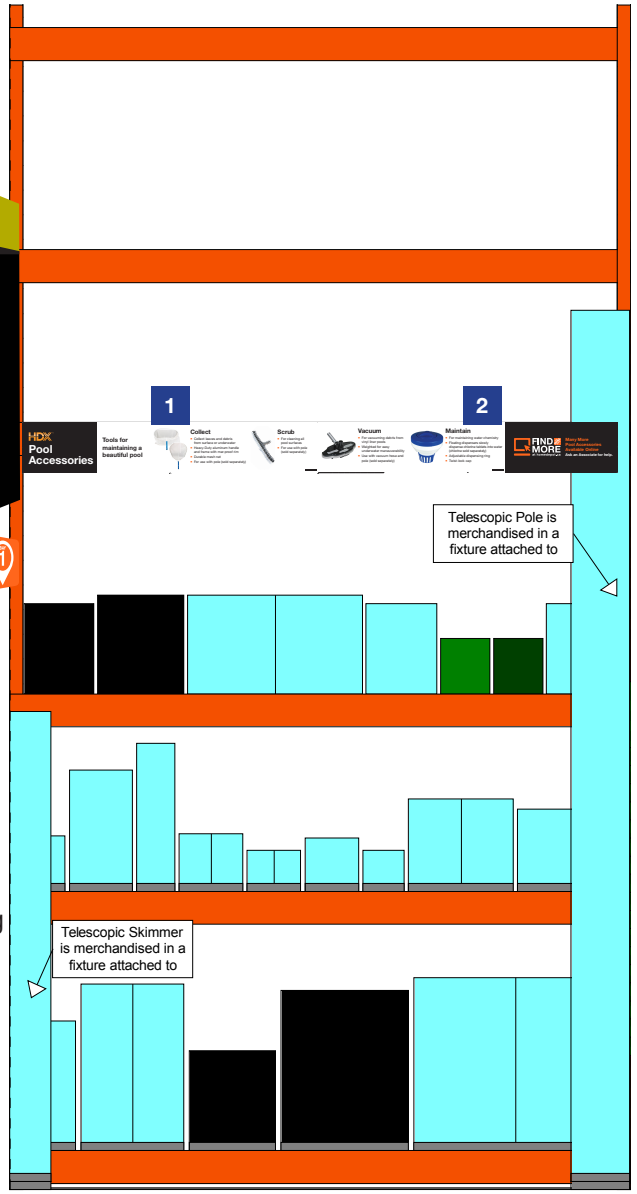

## Sign Planogram: Pool Accessories Bay Name: Pool Accessories

EFFECTIVE:

2/1/2017

PAGE:

1 of 2

AV1

AV1

WF

WF Wayfinding bay number must correspond to bay ID label

Wayfinding Clip

77" from floor to bottom of Aisle Violator

71" from floor to bottom of Wayfinding Violator

**1 HDX Pool Accessories**

**Tools for maintaining a beautiful pool**