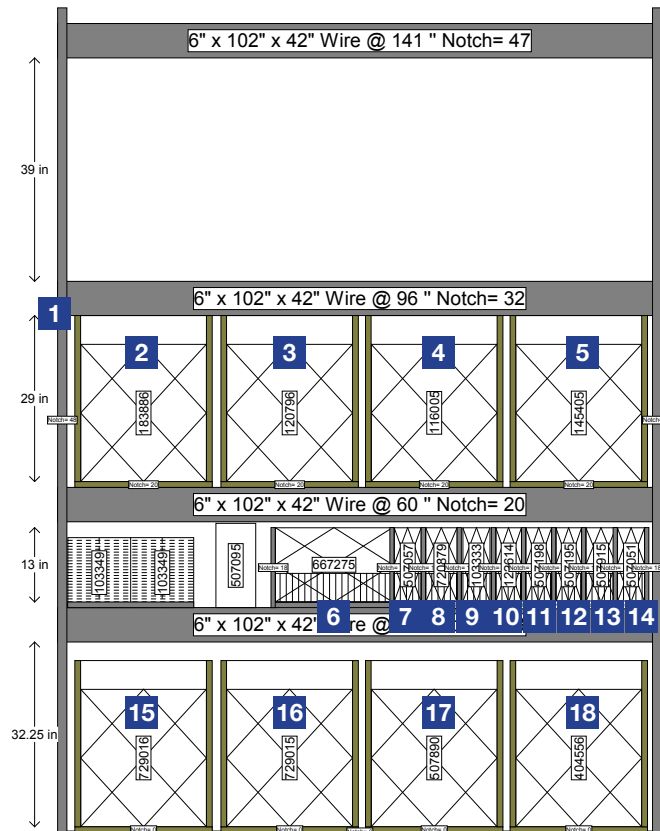

Sign Planogram: Landscape Fabric

Bay Name: Landscape Fabric

EFFECTIVE:
Oct 24, 2013

PAGE:
2 of 2

In Bay Signage Requirements

Item #	Part #	Description	Quantity	HD Article #	Hardware Requirements	How to Order
1	NWADSD508B-9	Landscape Fabric Aisle Violator	1	-	AV Clips	ePOP
2	D28038C-15	Easy Gardner 3' x 50' Landscape Fabric	1	1000183886	Fixture Channel	ePOP
3	D28038C-10	WeedBlock 3' x 50' Weed Control Fabric	1	1000120796	Fixture Channel	ePOP
4	D28038C-11	WeedBlock 4' x 50' Weed Control Fabric	1	1000116005	Fixture Channel	ePOP
5	D28038C-12	WeedBlock 6' x 50' Weed Control Fabric	1	1000145405	Fixture Channel	ePOP
6	D28038C-01	WeedBlock Natural Landscape Fabric	1	1000667275	Channel	ePOP
7	D28067C-01	Vigoro Tree Trunk Protector	1	1000507057	Channel	ePOP
8	D28067C-05	Easy Gardner Commercial Grade Staples	1	1000720879	Channel	ePOP
9	D28038C-08	Easy Gardener Fabric and Garden Staples	1	1000103333	Channel	ePOP
10	D28038C-07	Easy Gardener Fabric Pegs	1	1000122614	Channel	ePOP
11	D28067C-02	Vigoro Large Stakes	1	1000507198	Channel	ePOP
12	D28067C-03	Vigoro Jumbo Stakes	1	1000507195	Channel	ePOP
13	D28038C-04	Easy Gardener Bio FabricPegs	1	1000507915	Channel	ePOP
14	D28067C-04	Vigoro Tree Staking Kit	1	1000507051	Channel	ePOP
15	D28038C-16	Scotts 4' x 100' PRO Landscape Fabric	1	1000729016	Fixture Channel	ePOP
16	D28038C-17	Scotts 4' x 220' PRO Landscape Fabric	1	1000729015	Fixture Channel	ePOP
17	D28038C-13	WeedBlock 4' x 25' Commercial Fabric	1	1000507890	Fixture Channel	ePOP
18	D28038C-14	WeedBlock 4' x 50' Weed Control Fabric	1	1000404556	Fixture Channel	ePOP
	GA001C	AV Clips	2	-	-	ePOP