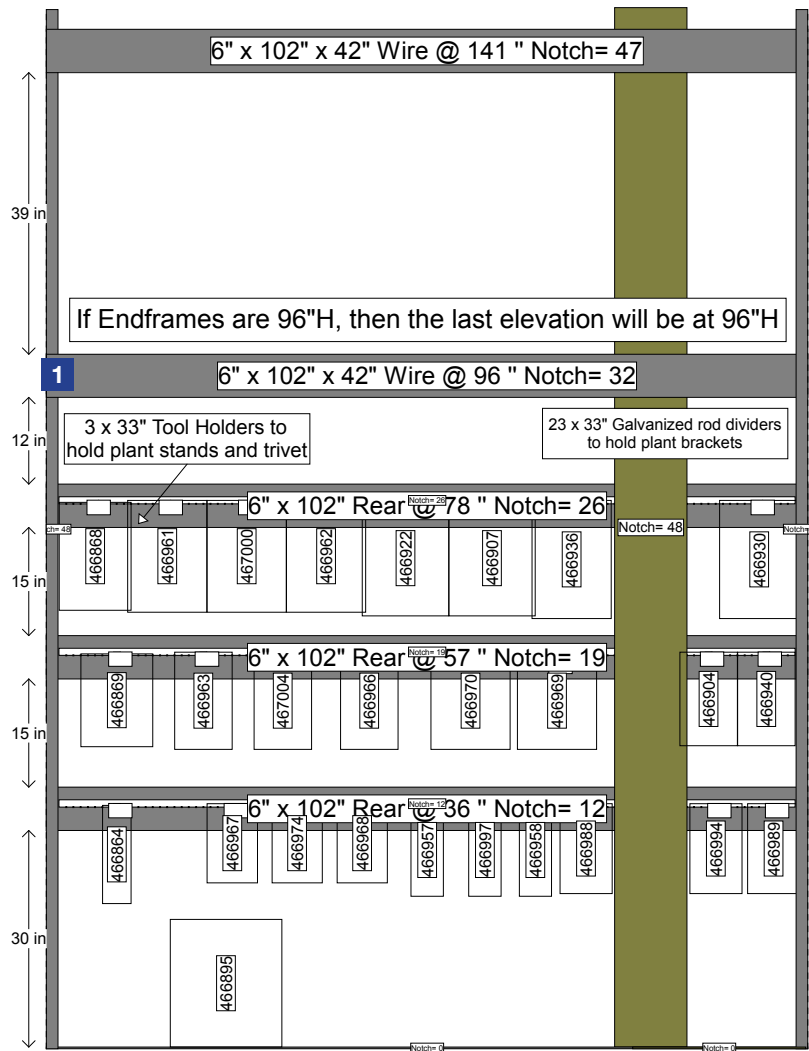

Sign Planogram: Garden Accessories

Bay Name: Garden Accessories 3.1

EFFECTIVE:
Sep 20, 2013

PAGE:
8 of 8

In Bay Signage Requirements

Item #	Part #	Description	Quantity	HD Article #	Hardware Requirements	How to Order
1	NWADSD508B-5	Garden Accessories Aisle Violator	1	-	AV Clips	ePOP
	GA001C	AV Clips	2	-	-	ePOP