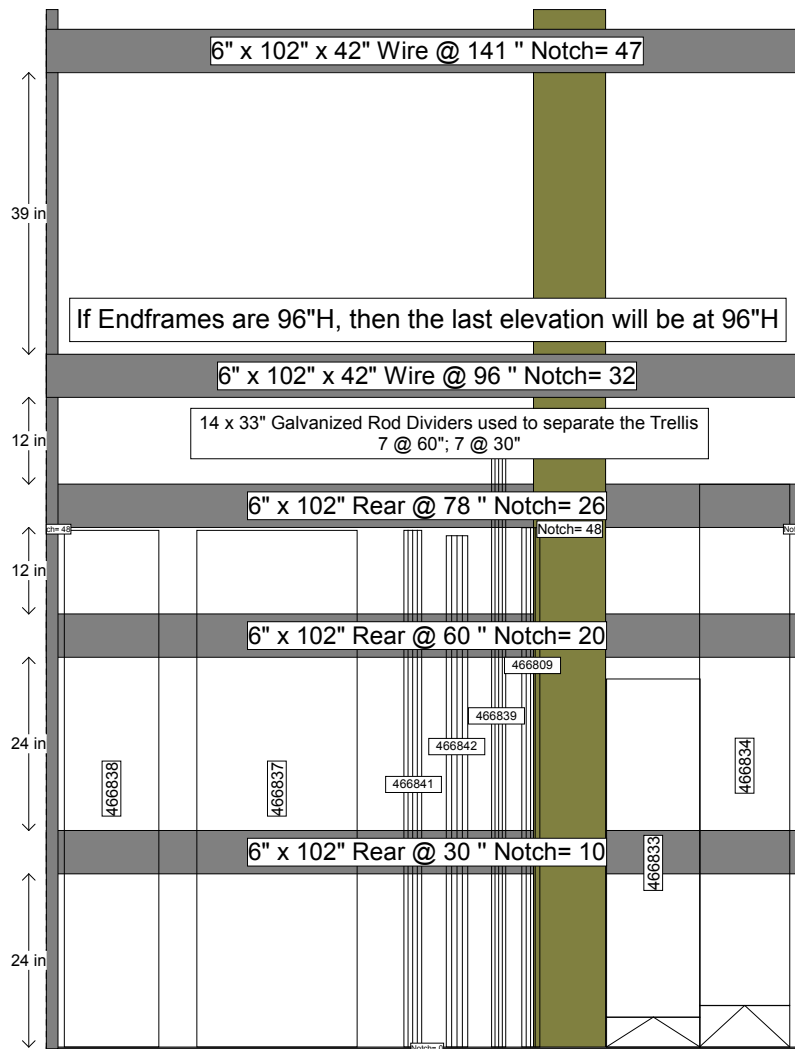

EFFECTIVE:
Sep 20, 2013

PAGE:
3 of 8

Sign Planogram: Garden Accessories

Bay Name: Garden Accessories 3.3

EFFECTIVE:
Sep 20, 2013

PAGE:
4 of 8

In Bay Signage Requirements

Item #	Part #	Description	Quantity	HD Article #	Hardware Requirements	How to Order
NO POP REQUIRED FOR THIS BAY						