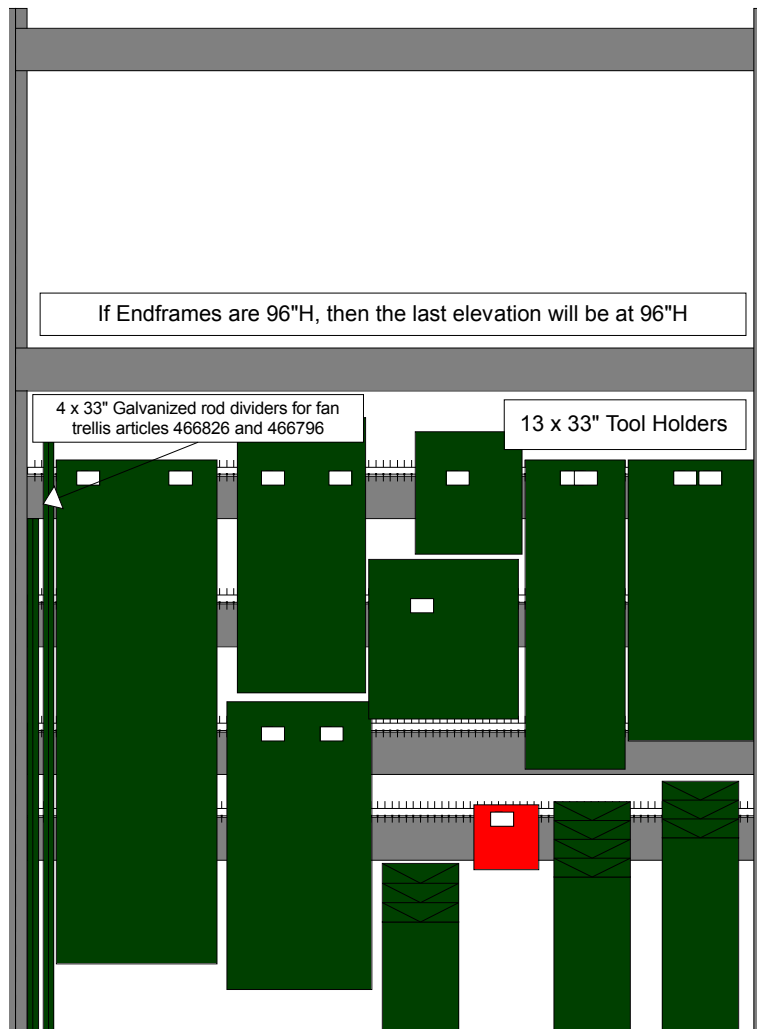

Sign Planogram: Garden Accessories

Bay Name: Garden Accessories 3.2

EFFECTIVE:
Sep 20, 2013

PAGE:
5 of 8