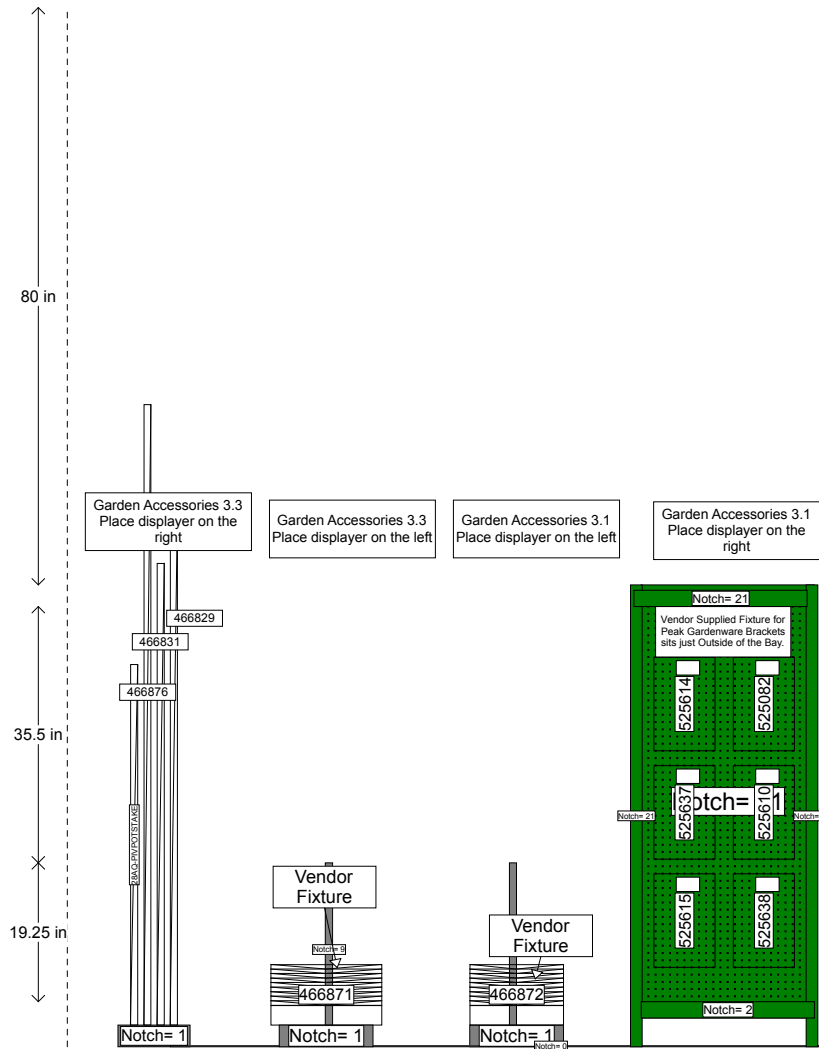

Sign Planogram: Garden Accessories

Bay Name: Garden Accessories Displayers

EFFECTIVE:
Sep 20, 2013

PAGE:
1 of 8

Sign Planogram: Garden Accessories

Bay Name: Garden Accessories Displays

EFFECTIVE:
Sep 20, 2013

PAGE:
2 of 8

In Bay Signage Requirements

Item #	Part #	Description	Quantity	HD Article #	Hardware Requirements	How to Order
NO POP REQUIRED FOR THIS BAY						

Sign Planogram: Garden Accessories

Bay Name: Garden Accessories 3.3