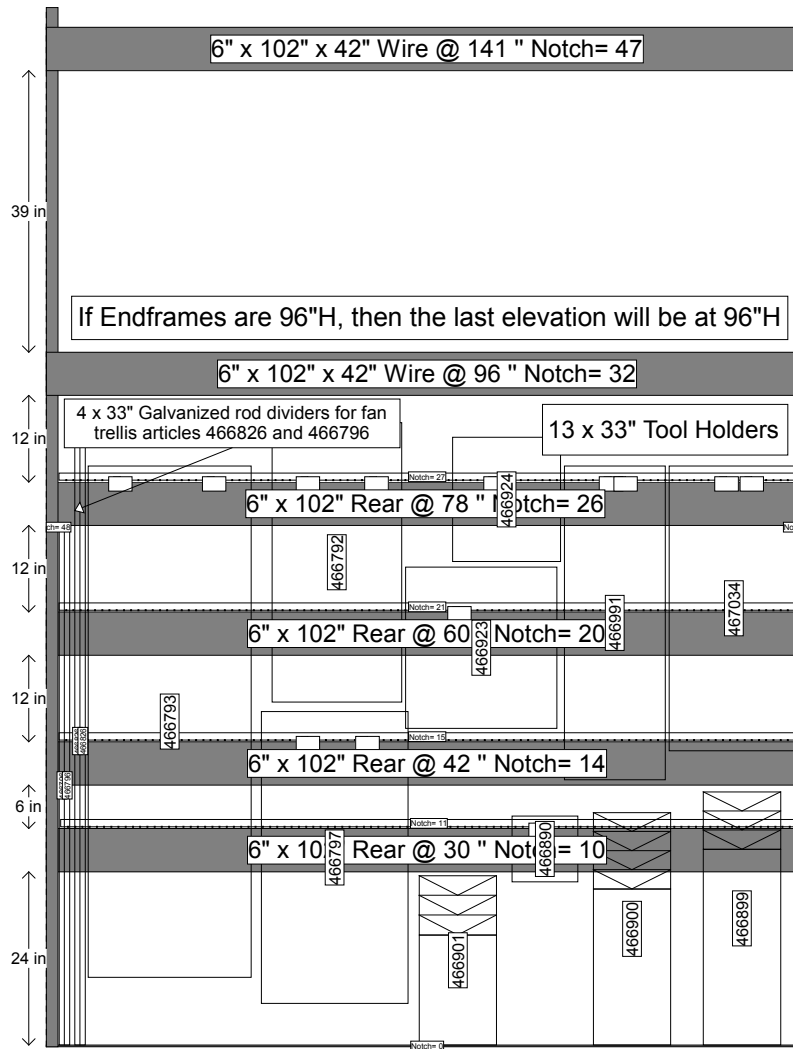

Sign Planogram: Garden Accessories

Bay Name: Garden Accessories 3.2

EFFECTIVE:
Sep 20, 2013

PAGE:
5 of 8

Sign Planogram: Garden Accessories

Bay Name: Garden Accessories 3.2

EFFECTIVE:
Sep 20, 2013

PAGE:
6 of 8