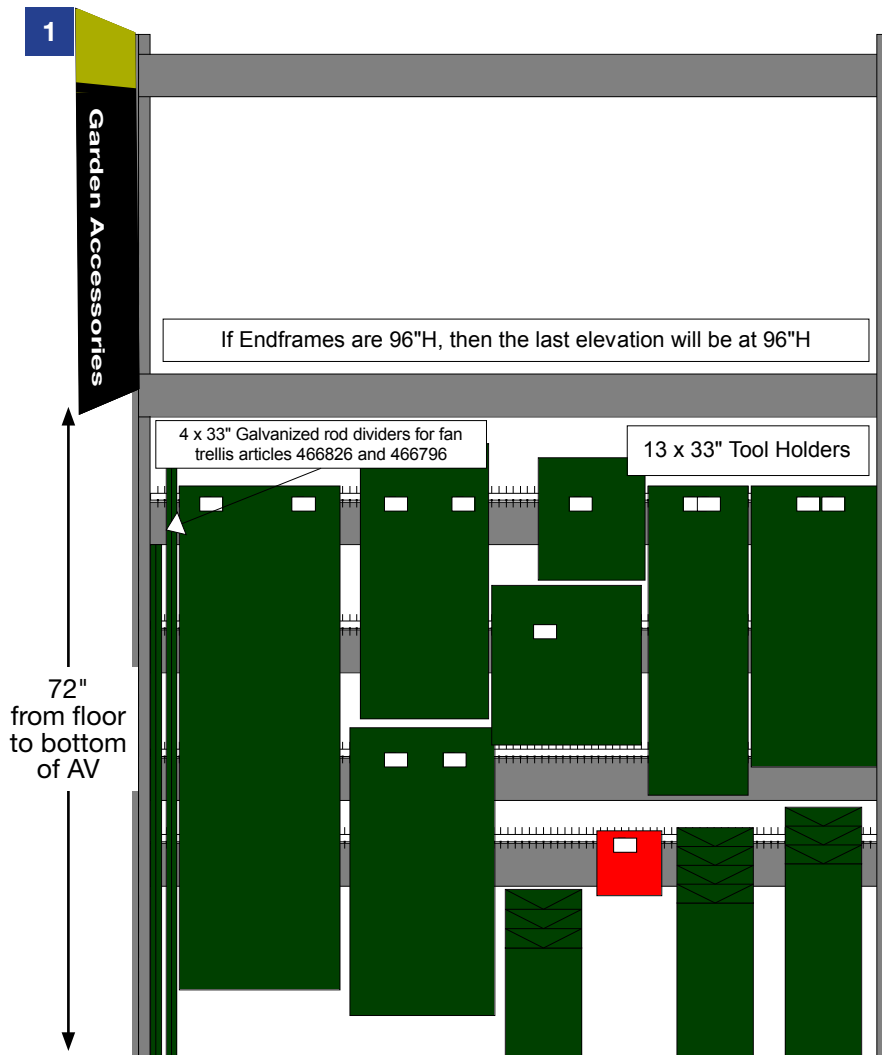

In Bay Signage Requirements

Item #	Part #	Description	Quantity	HD Article #	Hardware Requirements	How to Order
NO POP REQUIRED FOR THIS BAY						

Sign Planogram: Garden Accessories

Bay Name: Garden Accessories 3.1

EFFECTIVE:
Sep 20, 2013

PAGE:
7 of 8

Instructions:

- [Aisle Violators] Install Aisle Violator using AV clips so bottom edge is 72" above the floor

Sign Planogram: Garden Accessories

Bay Name: Garden Accessories 3.1