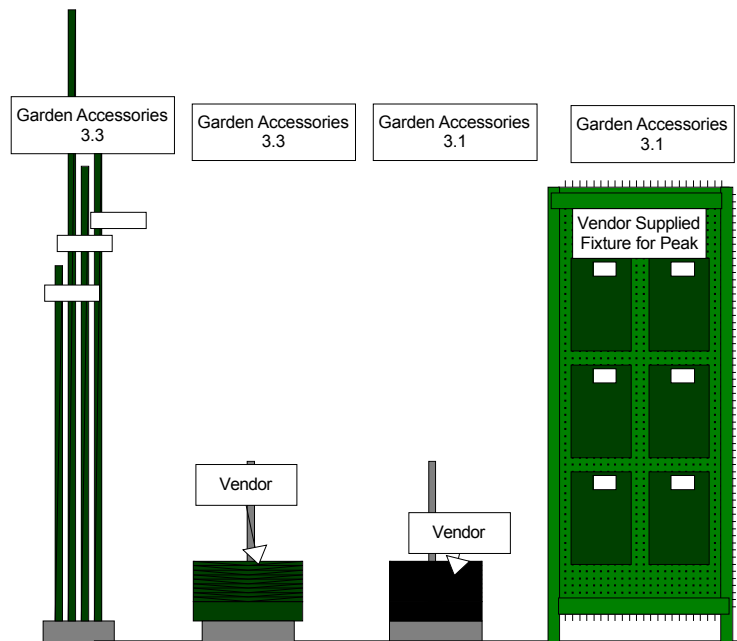

Sign Planogram: Garden Accessories

Bay Name: Garden Accessories Displayers

EFFECTIVE:
Sep 20, 2013

PAGE:
1 of 8

Sign Planogram: Garden Accessories

Bay Name: Garden Accessories Displays

EFFECTIVE:
Sep 20, 2013

PAGE:
2 of 8

In Bay Signage Requirements

Item #	Part #	Description	Quantity	HD Article #	Hardware Requirements	How to Order
NO POP REQUIRED FOR THIS BAY						

Sign Planogram: Garden Accessories

Bay Name: Garden Accessories 3.3

EFFECTIVE:
Sep 20, 2013

PAGE:
3 of 8

Sign Planogram: Garden Accessories

Bay Name: Garden Accessories 3.3

EFFECTIVE:
Sep 20, 2013

PAGE:
4 of 8

In Bay Signage Requirements

Item #	Part #	Description	Quantity	HD Article #	Hardware Requirements	How to Order
NO POP REQUIRED FOR THIS BAY						