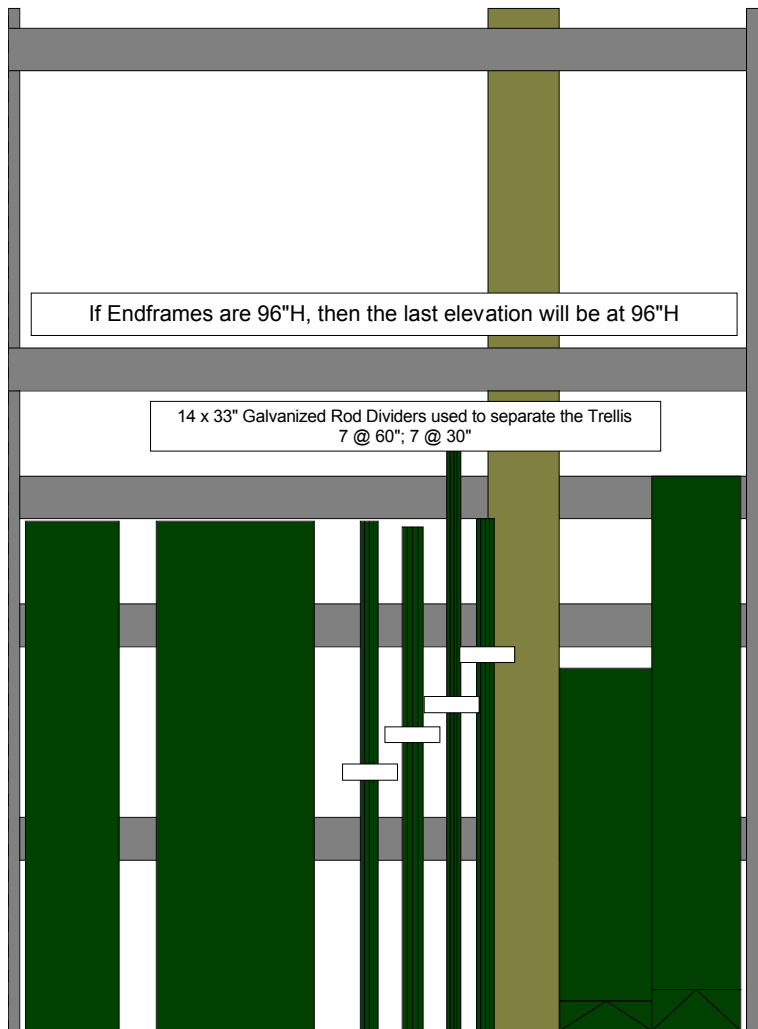

Sign Planogram: Garden Accessories

Bay Name: Garden Accessories 3.3

EFFECTIVE:
Sep 20, 2013

PAGE:
3 of 8