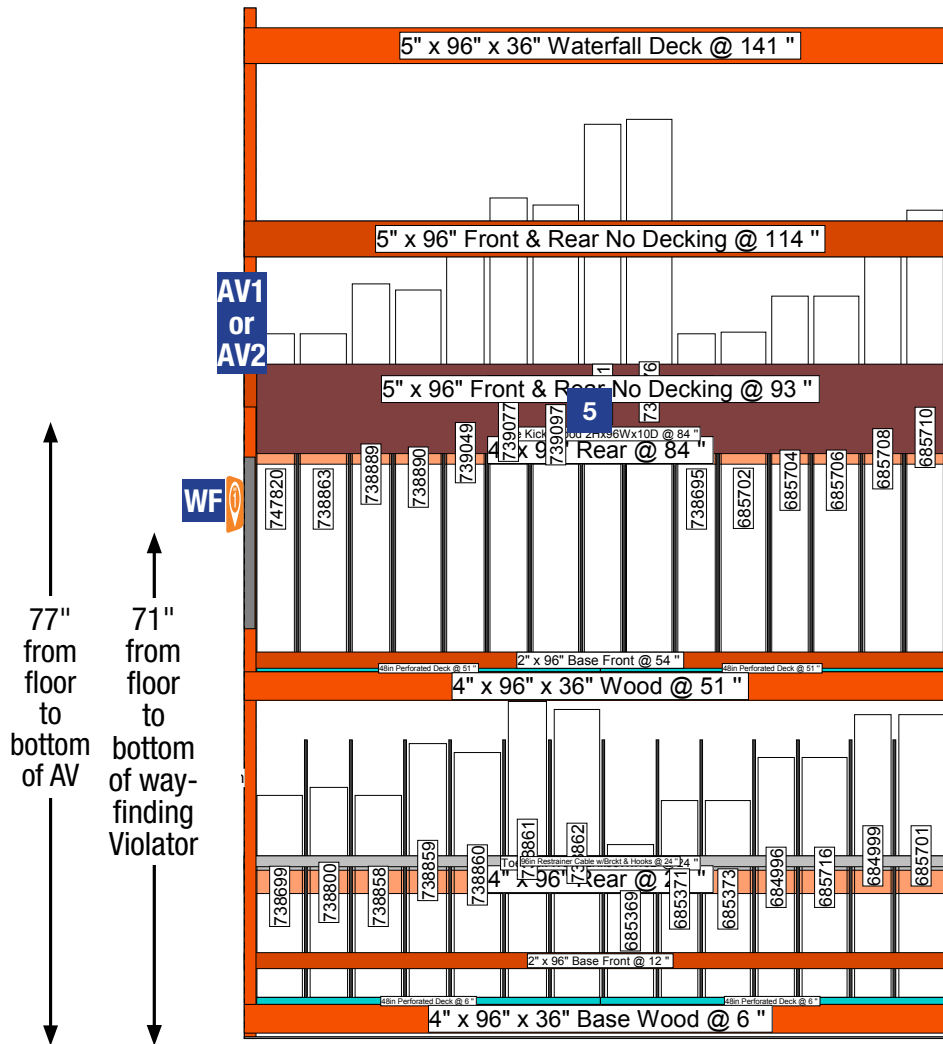

AV1

AV2

AV2 Stores with combination bays should place this Aisle Violator

1

2

*

3

4

Wayfinding bay number must correspond to bay ID label

5

Instructions:

- [Channel Signs] Insert channel signs into C Channel hardware. Header is 96" from oor to bottom of C Channel
- [Aisle Violators] Install Aisle Violator using AV clips so bottom edge is 77" above the floor
- [Header Cards] Insert into blind display doors. See note above for #1 (HDC)
- [Beam Labels] Remove any old beam labels (if applicable) and place label on beam
- [Waynding Violator] Install Waynding Violator using waynding clip so bottom edge is 71" above the floor
- [NEW Flag] Attach on header area

PROTOTYPICAL

Sign Planogram: Faux Wood_2" & 2.5" Bay Name: FAUX WOOD BLINDS 5.1 - 2.5" BAY 1

Effective:
Sept 1, 2016
Page: 3 of 7

In Bay Signage Requirements (Applicable to all bays)

Item #	HD Article #	Quantity	Description	Hardware Requirements	How To Order
5	D59-HDR-B	1	95.75" x 12" - Header - Home Decorators Collection	EXTC12HEADGRA	EPOP
AV1	HD5900006_001E	1	Aisle Violator Blinds (Cordless Faux Wood Blinds)	AV Clips	EPOP
AV2	HD5900006_004E	1	Aisle Violator Blinds (Cordless and Corded Faux Wood Blinds)	AV Clips	EPOP
WF	Varies by bay ID #	1	Wayfinding Aisle Violator	Wayfinding Clip	EPOP
	124-300TESA	1	Wayfinding Clip	-	EPOP