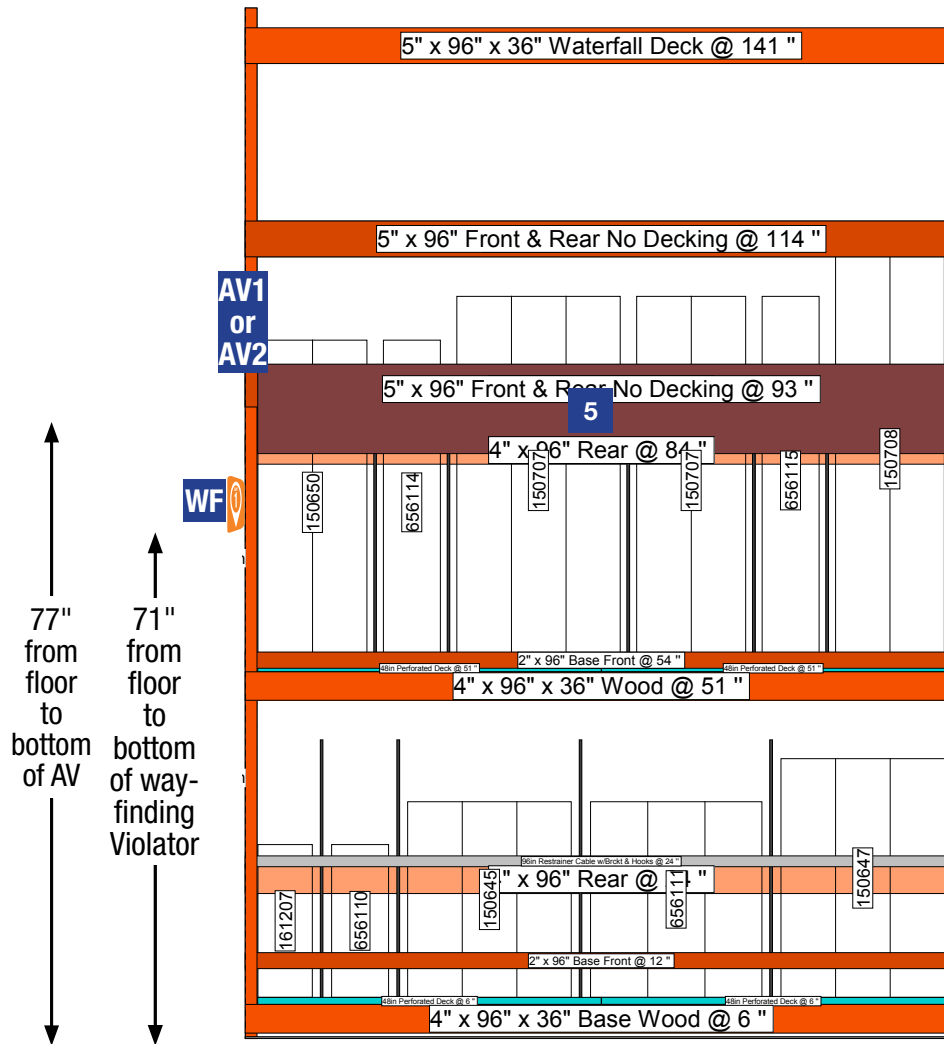

PROTOTYPICAL

Sign Planogram: Faux Wood_2" & 2.5" Bay Name: FAUX WOOD BLINDS 5.4 - 2" BAY 1

Effective:
Jan. 26, 2017
Page: 6 of 7

In Bay Signage Requirements (Applicable to all bays)

Item #	HD Article #	Quantity	Description	Hardware Requirements	How To Order
5	D59-HDR-B	1	95.75" x 12" - Header - Home Decorators Collection	EXTC12HEADGRA	EPOP
AV1	HD5900006_001E	1	Aisle Violator Blinds (Cordless Faux Wood Blinds)	AV Clips	EPOP
AV2	HD5900006_004E	1	Aisle Violator Blinds (Cordless and Corded Faux Wood Blinds)	AV Clips	EPOP
WF	Varies by bay ID #	1	Wayfinding Aisle Violator	Wayfinding Clip	EPOP
	124-300TESA	1	Wayfinding Clip	-	EPOP

Merchandising POG shown is for POP reference only and is not to be used to set product. Refer to your store specific Merchandise POG for product placement.