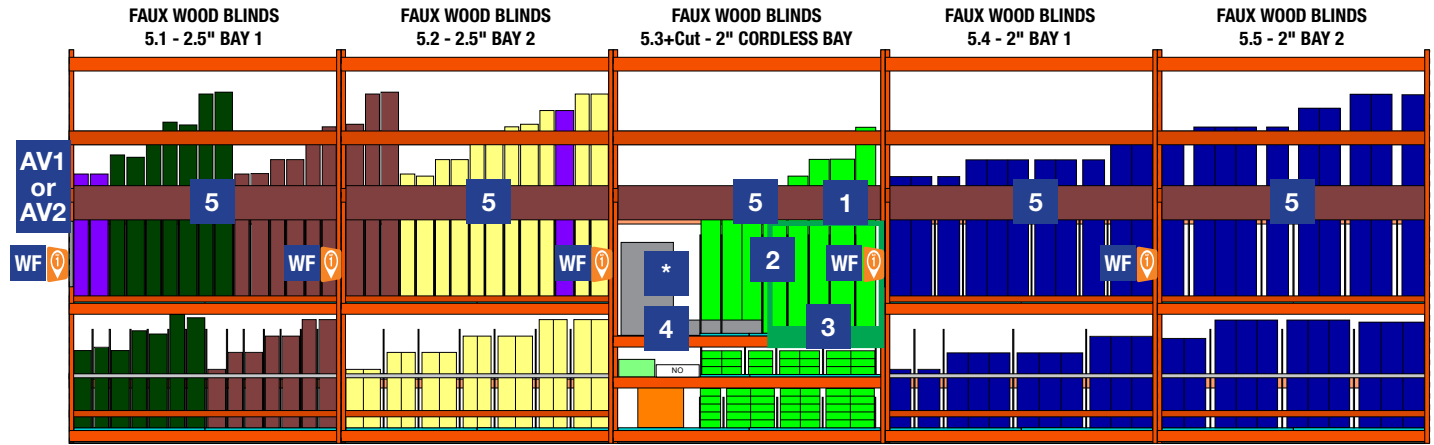

PROTOTYPICAL

Sign Planogram: Faux Wood_2" & 2.5" Bay Name: Faux Wood Blinds

Effective:
Jan. 26, 2017
Page: 1 of 7

PROTOTYPICAL

Sign Planogram: Faux Wood_2" & 2.5" Bay Name: Faux Wood Blinds

Effective:
Jan. 26, 2017
Page: 2 of 7

AV1

AV2

AV2 Stores with combination bays should place this Aisle Violator

1

2

*

3

4

Wayfinding bay number must correspond to bay ID label

5

Instructions:

- [Channel Signs] Insert channel signs into C Channel hardware. Header is 96" from oor to bottom of C Channel
- [Aisle Violators] Install Aisle Violator using AV clips so bottom edge is 77" above the floor
- [Header Cards] Insert into blind display doors. See note above for #1 (HDC)
- [Beam Labels] Remove any old beam labels (if applicable) and place label on beam
- [Waynding Violator] Install Waynding Violator using waynding clip so bottom edge is 71" above the floor
- [NEW Flag] Attach on header area

PROTOTYPICAL

Sign Planogram: Faux Wood_2" & 2.5" Bay Name: FAUX WOOD BLINDS 5.1 - 2.5" BAY 1

Effective:
Sept 1, 2016
Page: 3 of 7

In Bay Signage Requirements (Applicable to all bays)

Item #	HD Article #	Quantity	Description	Hardware Requirements	How To Order
5	D59-HDR-B	1	95.75" x 12" - Header - Home Decorators Collection	EXTC12HEADGRA	EPOP
AV1	HD5900006_001E	1	Aisle Violator Blinds (Cordless Faux Wood Blinds)	AV Clips	EPOP
AV2	HD5900006_004E	1	Aisle Violator Blinds (Cordless and Corded Faux Wood Blinds)	AV Clips	EPOP
WF	Varies by bay ID #	1	Wayfinding Aisle Violator	Wayfinding Clip	EPOP
	124-300TESA	1	Wayfinding Clip	-	EPOP