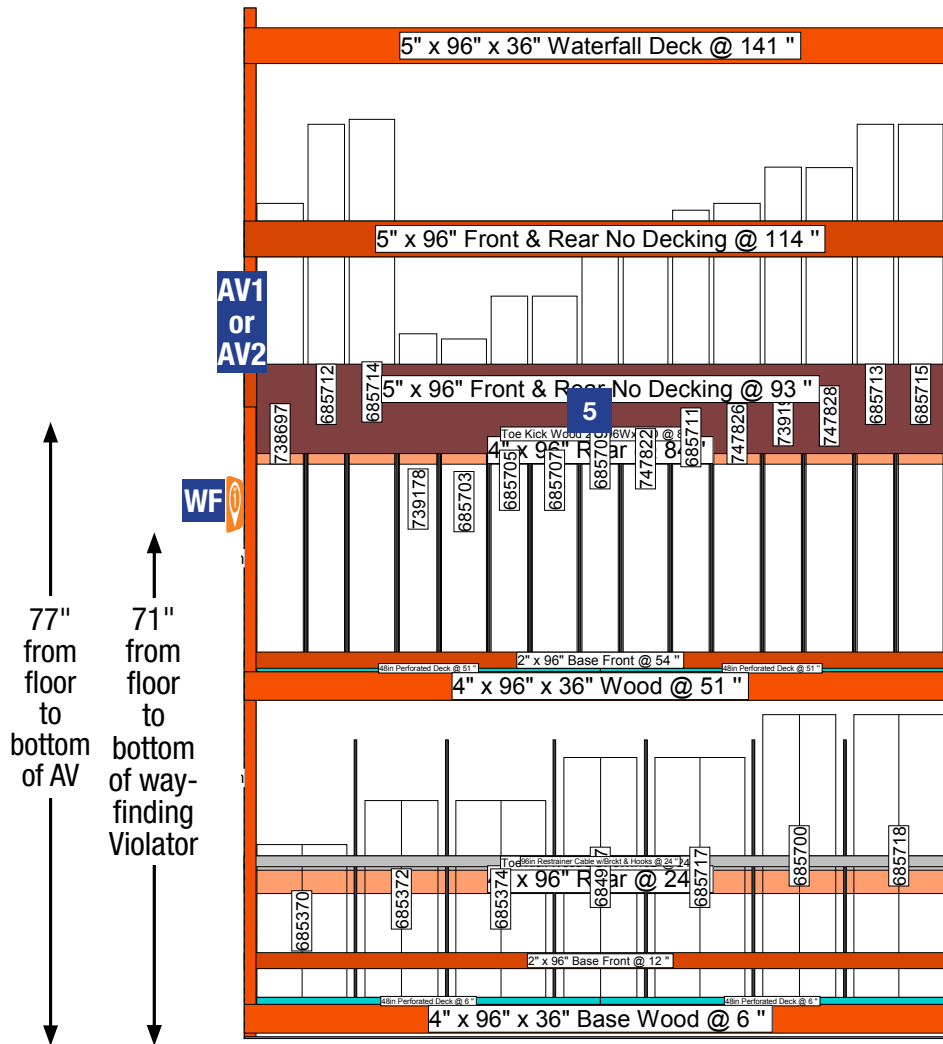

PROTOTYPICAL

Sign Planogram: Faux Wood_2" & 2.5" Bay Name: FAUX WOOD BLINDS 5.2 - 2.5" BAY 2

Effective:
Jan. 26, 2017
Page: 4 of 7

In Bay Signage Requirements (Applicable to all bays)

Item #	HD Article #	Quantity	Description	Hardware Requirements	How To Order
5	D59-HDR-B	1	95.75" x 12" - Header - Home Decorators Collection	EXTC12HEADGRA	EPOP
AV1	HD5900006_001E	1	Aisle Violator Blinds (Cordless Faux Wood Blinds)	AV Clips	EPOP
AV2	HD5900006_004E	1	Aisle Violator Blinds (Cordless and Corded Faux Wood Blinds)	AV Clips	EPOP
WF	Varies by bay ID #	1	Wayfinding Aisle Violator	Wayfinding Clip	EPOP
	124-300TESA	1	Wayfinding Clip	-	EPOP

Merchandising POG shown is for POP reference only and is not to be used to set product. Refer to your store specific Merchandise POG for product placement.