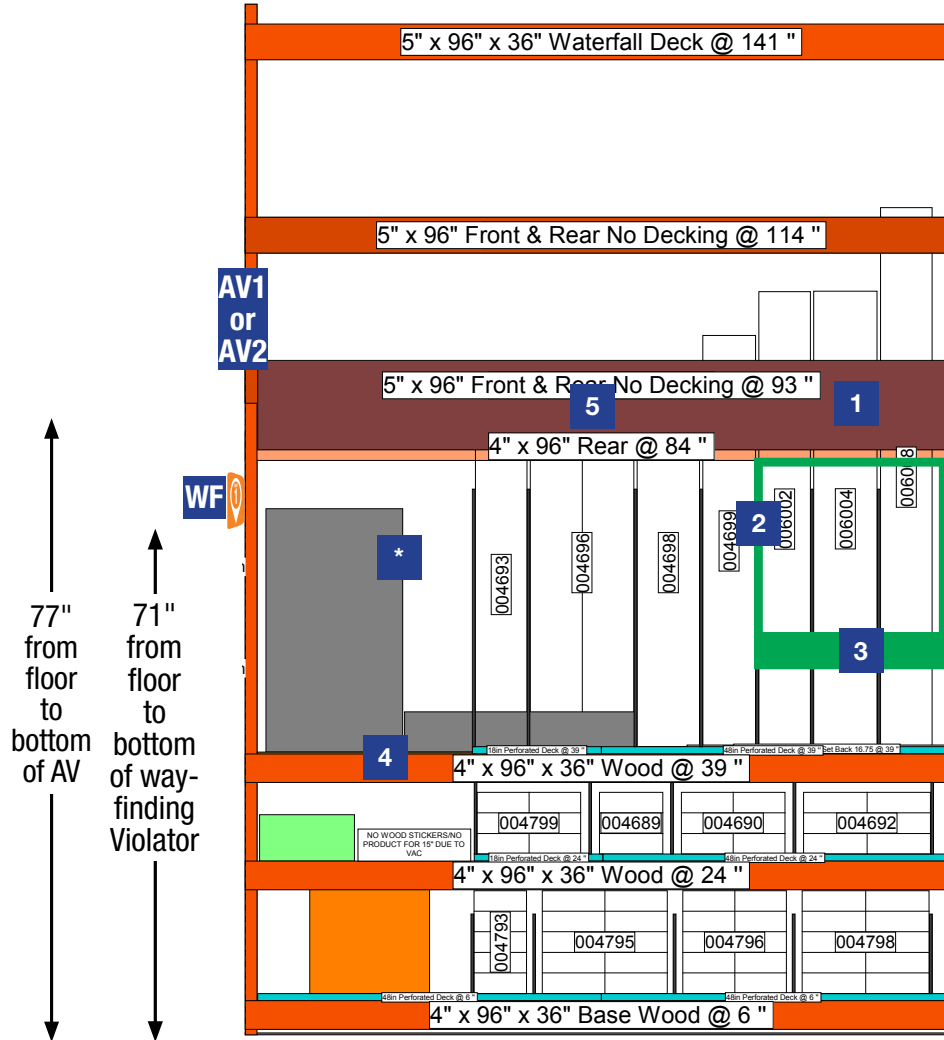

PROTOTYPICAL

Sign Planogram: Faux Wood_2" & 2.5" Bay Name: Blinds FauxWood 5.3+Cut - 2" CORDLESS BAY

Effective:
Jan. 26, 2017
Page: 5 of 7

In Bay Signage Requirements (Applicable to all bays)

Item #	HD Article #	Quantity	Description	Hardware Requirements	How To Order
1	D59-NEW-CH-INST	-	New_Channel_Insert	-	EPOP
2	D59080C-05	2	Try Sample Sticker	-	EPOP
3	D59080C-01	1	Cordless 2" Room Darkening Faux Wood Blinds	-	EPOP
4	D59080C-04	2	Benefits of Cordless Blinds Beam Label	-	EPOP
5	D59-HDR-B	1	95.75" x 12" - Header - Home Decorators Collection	EXTC12HEADGRA	EPOP
AV1	HD5900006_001E	1	Aisle Violator Blinds (Cordless Faux Wood Blinds)	AV Clips	EPOP
AV2	HD5900006_004E	1	Aisle Violator Blinds (Cordless and Corded Faux Wood Blinds)	AV Clips	EPOP
WF	Varies by bay ID #	1	Wayfinding Aisle Violator	Wayfinding Clip	EPOP
	124-300TESA	1	Wayfinding Clip	-	EPOP
*	D59030C-30	1	Swing Hazard Label	-	EPOP

Merchandising POG shown is for POP reference only and is not to be used to set product. Refer to your store specific Merchandise POG for product placement.