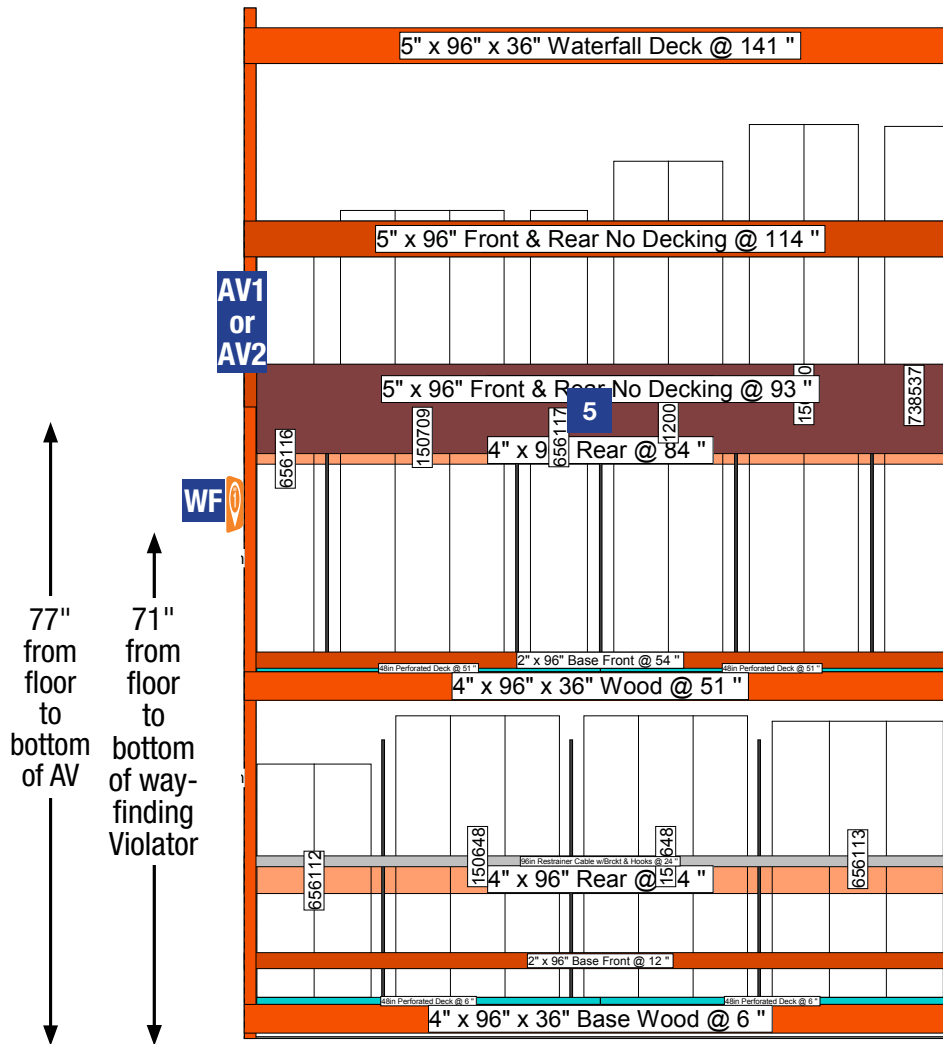

PROTOTYPICAL

Sign Planogram: Faux Wood_2" & 2.5" Bay Name: FAUX WOOD BLINDS 5.5 - 2" BAY 2

Effective:
Jan. 26, 2017
Page: 7 of 7

In Bay Signage Requirements (Applicable to all bays)

Item #	HD Article #	Quantity	Description	Hardware Requirements	How To Order
5	D59-HDR-B	1	95.75" x 12" - Header - Home Decorators Collection	EXTC12HEADGRA	EPOP
AV1	HD5900006_001E	1	Aisle Violator Blinds (Cordless Faux Wood Blinds)	AV Clips	EPOP
AV2	HD5900006_004E	1	Aisle Violator Blinds (Cordless and Corded Faux Wood Blinds)	AV Clips	EPOP
WF	Varies by bay ID #	1	Wayfinding Aisle Violator	Wayfinding Clip	EPOP
	124-300TESA	1	Wayfinding Clip	-	EPOP

Merchandising POG shown is for POP reference only and is not to be used to set product. Refer to your store specific Merchandise POG for product placement.