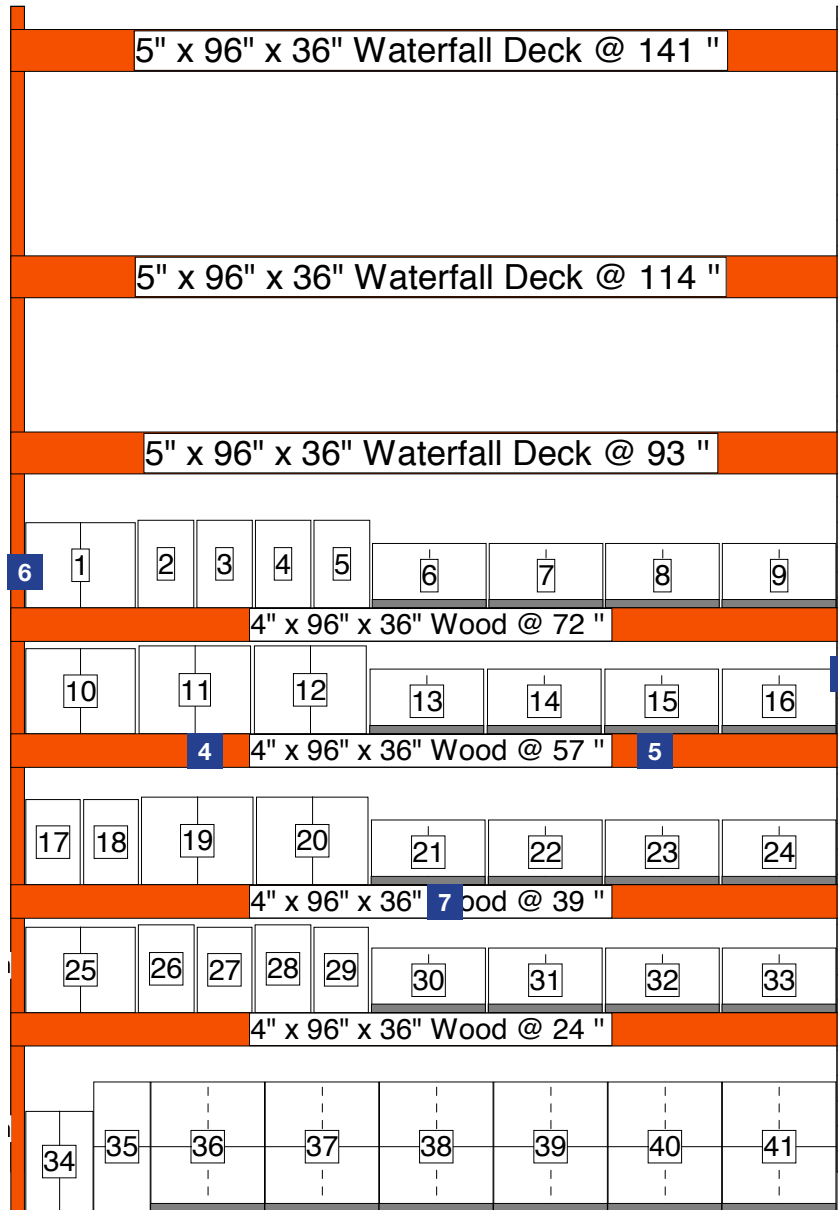

PROTOTYPICAL

Sign Planogram: CIL Stain Bay Name: CIL Stain

EFFECTIVE:
Feb 21, 2017

PAGE:
2 of 2

In Bay Signage Requirements

Item #	Part #	Description	Quantity	HD Article #	Hardware Requirements	How to Order
1	D24CILVBS-01	CIL Woodcare VBS Page 1	1	-	VBS Spine	Vendor
2	D24CILVBS-02	CIL Woodcare VBS Page 2	2	-	VBS Spine	Vendor
3	D24CILVBS-03	CIL Woodcare VBS Page 3	3	-	VBS Spine	Vendor
4	HD2400001_001E	Thompson Stain - Channel Sign	1	-	Custom C Channel	Vendor
5	60450	PPG Woodcare - Channel Sign	1	-	Custom C Channel	Vendor
6	N/A	Thompson Stain Water Seal Brochure	-	-	-	Vendor
7	HDCC21	CIL Exterior Wood Stain Brochure	-	-	-	Vendor
-	GA0012.CUSTM	Custom C Channel (41.5" x 6")	1	-	-	ePOP
-	N/A	Brochure Holder	1	-	-	Vendor
-	GA575C	VBS Spine	1	-	-	ePOP

Merchandising POG shown is for POP reference only and is not to be used to set product. Refer to your store specific Merchandise POG for product placement.