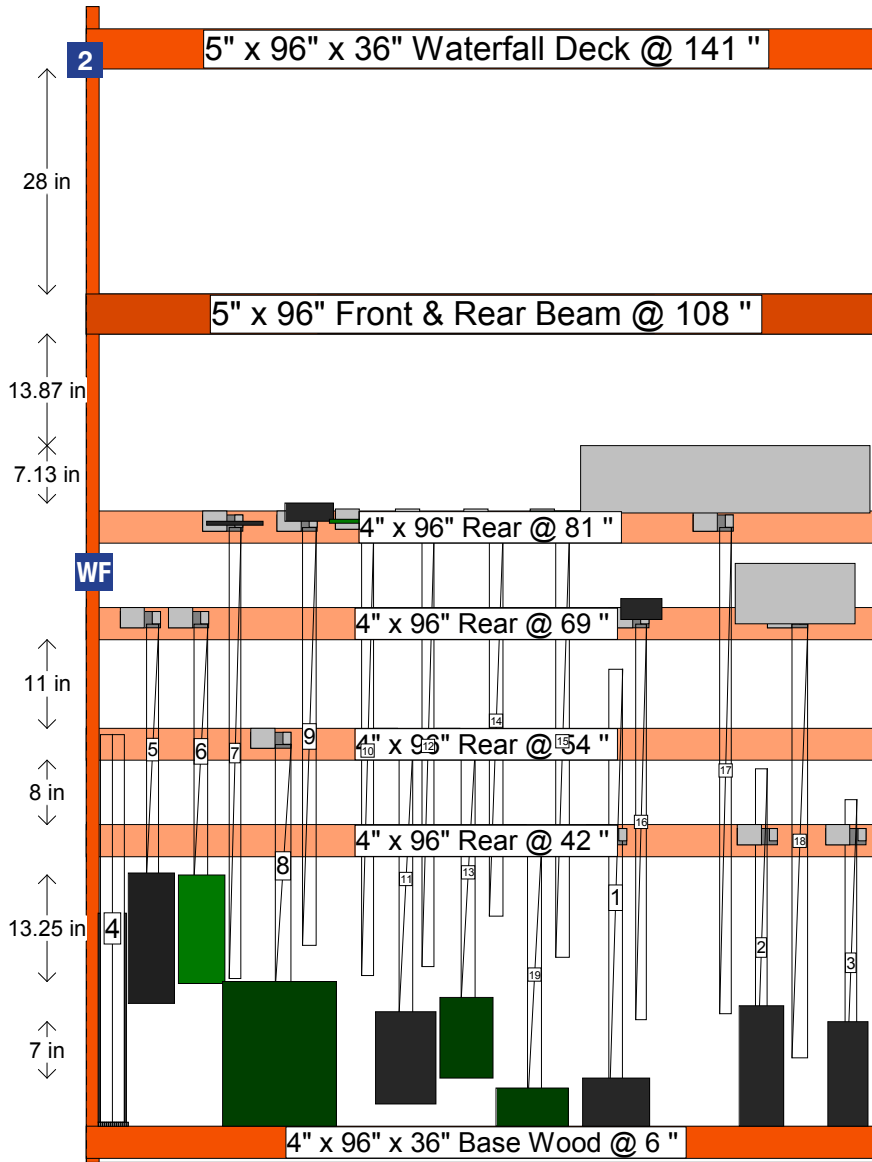

PROTOTYPICAL

Sign Planogram: Long Handle Garden Tools Bay Name: Garden Tools 3.2

EFFECTIVE:
Jan 20, 2017

PAGE:
4 of 6

In Bay Signage Requirements

Item #	Part #	Description	Quantity	HD Article #	Hardware Requirements	How to Order
2	D28030C-AV3	Pruning - Aisle Violator	1	-	AV Clips	ePOP
WF	Varies by bay ID #	Wayfinding Violator	1	-	Wayfinding Clip	ePOP
-	124-300TESA	Wayfinding Clip	1	-	-	ePOP
-	GA001C	AV Clips	2	-	-	ePOP

Merchandising POG shown is for POP reference only and is not to be used to set product. Refer to your store specific Merchandise POG for product placement.