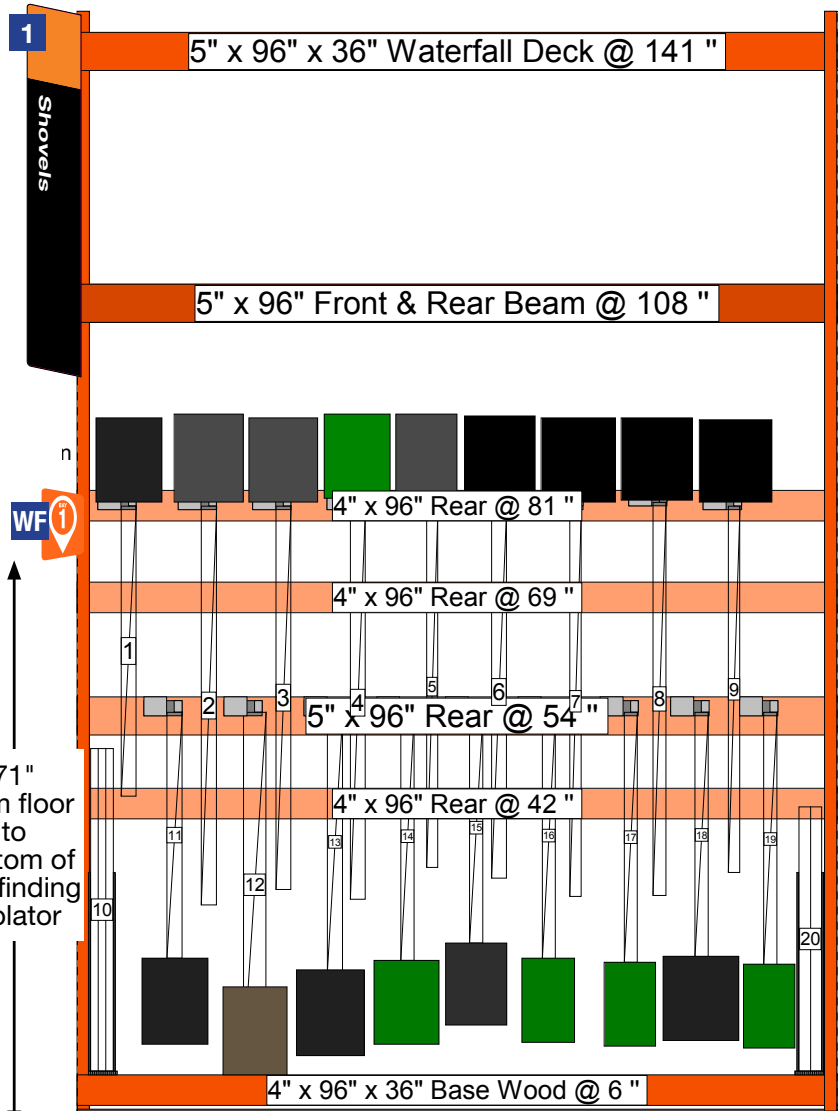

## Sign Planogram: Long Handle Garden Tools Bay Name: Garden Tools 3.1

EFFECTIVE:  
Jan 20, 2017

PAGE:  
1 of 6

**WF** Wayfinding bay number must correspond to bay ID label

### Instructions:

- [Wayfinding Violator] Install Wayfinding Violator using wayfinding clip so bottom edge is 71" above the floor
- [Aisle Violators] Install Aisle Violator using AV clips so bottom edge is 77" above the floor