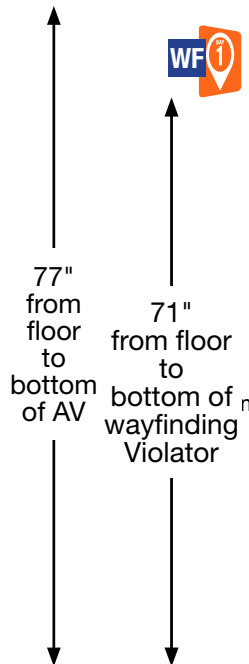

# PROTOTYPICAL

## Sign Planogram: Long Handle Garden Tools Bay Name: Garden Tools 3.3

EFFECTIVE:  
Jan 20, 2017

PAGE:  
5 of 6

**WF** Wayfinding bay number must correspond to bay ID label