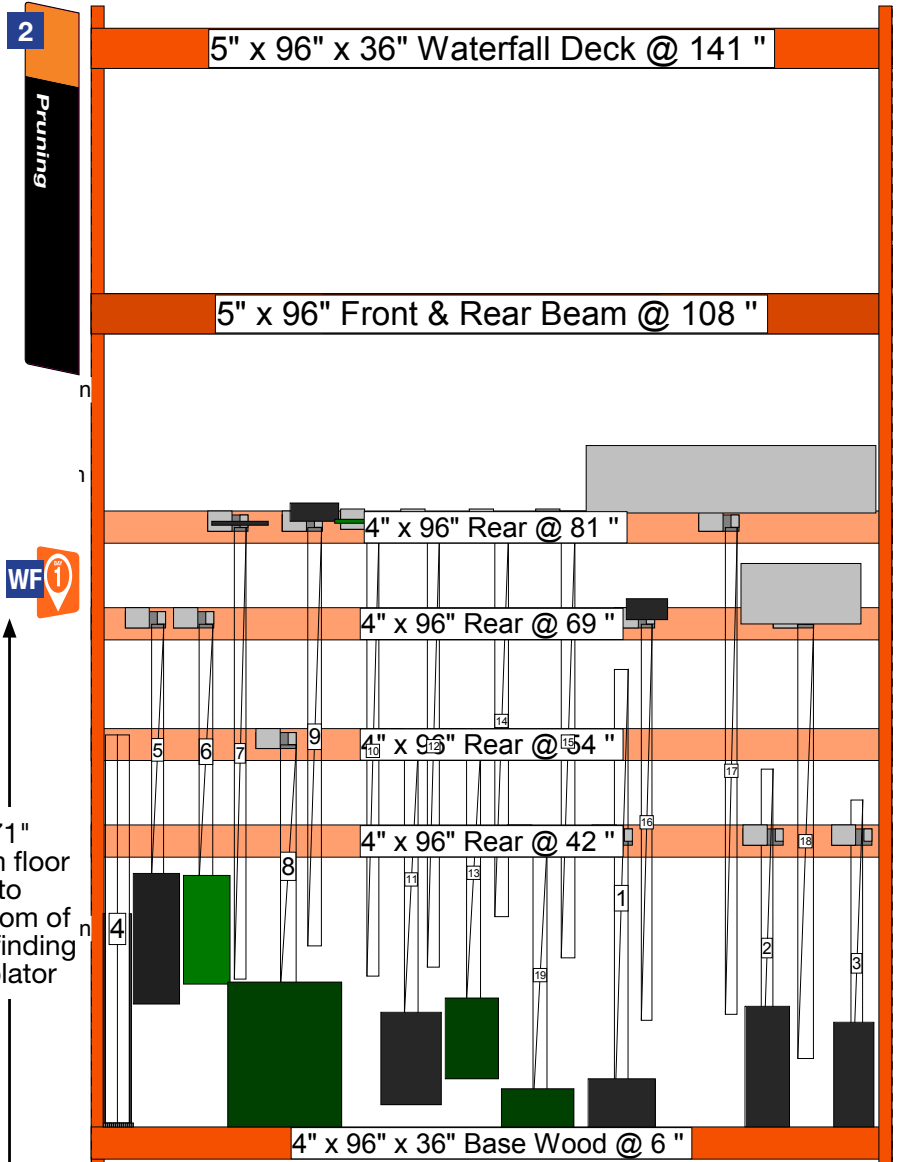

PROTOTYPICAL

Sign Planogram: Long Handle Garden Tools Bay Name: Garden Tools 3.2

EFFECTIVE:
Jan 20, 2017

PAGE:
3 of 6