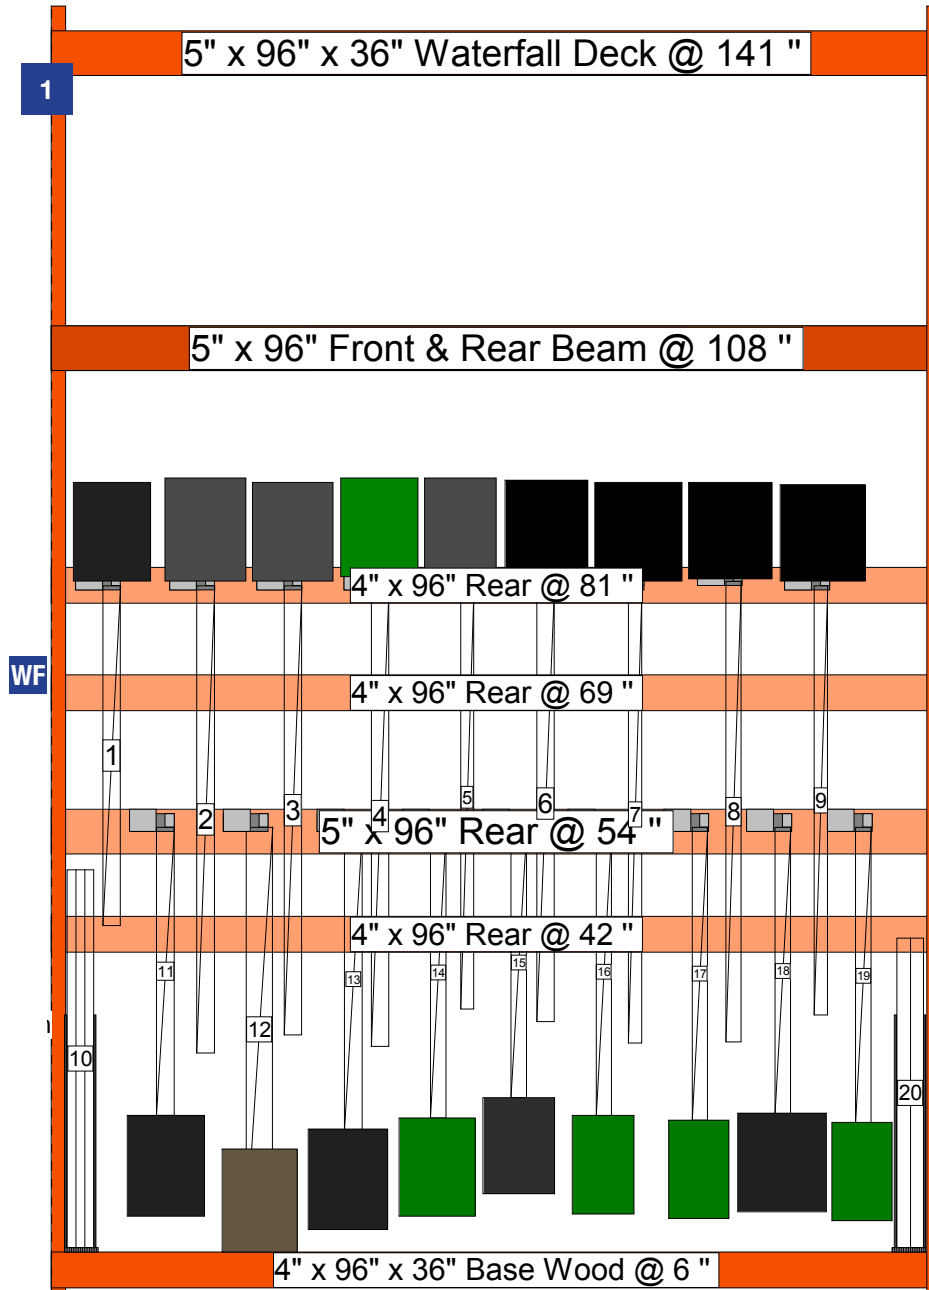

PROTOTYPICAL

Sign Planogram: Long Handle Garden Tools Bay Name: Garden Tools 3.1

EFFECTIVE:
Jan 20, 2017

PAGE:
2 of 6

In Bay Signage Requirements

Item #	Part #	Description	Quantity	HD Article #	Hardware Requirements	How to Order
1	D28030C-AV1	Shovels - Aisle Violator	1	-	AV Clips	ePOP
WF	Varies by bay ID #	Wayfinding Violator	1	-	Wayfinding Clip	ePOP
-	124-300TESA	Wayfinding Clipvv	1	-	-	ePOP
-	GA001C	AV Clips	2	-	-	ePOP

Merchandising POG shown is for POP reference only and is not to be used to set product. Refer to your store specific Merchandise POG for product placement.