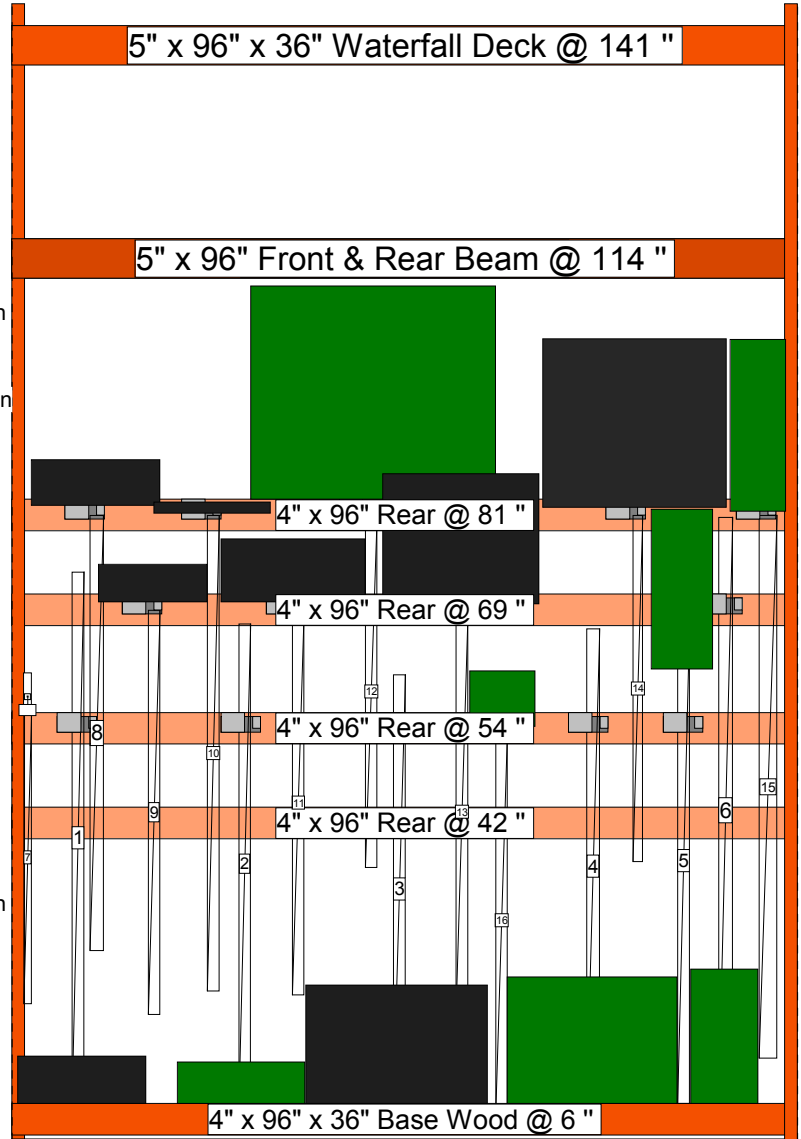

PROTOTYPICAL

Sign Planogram: Long Handle Garden Tools Bay Name: Garden Tools 3.3

EFFECTIVE:
Jan 20, 2017

PAGE:
5 of 6