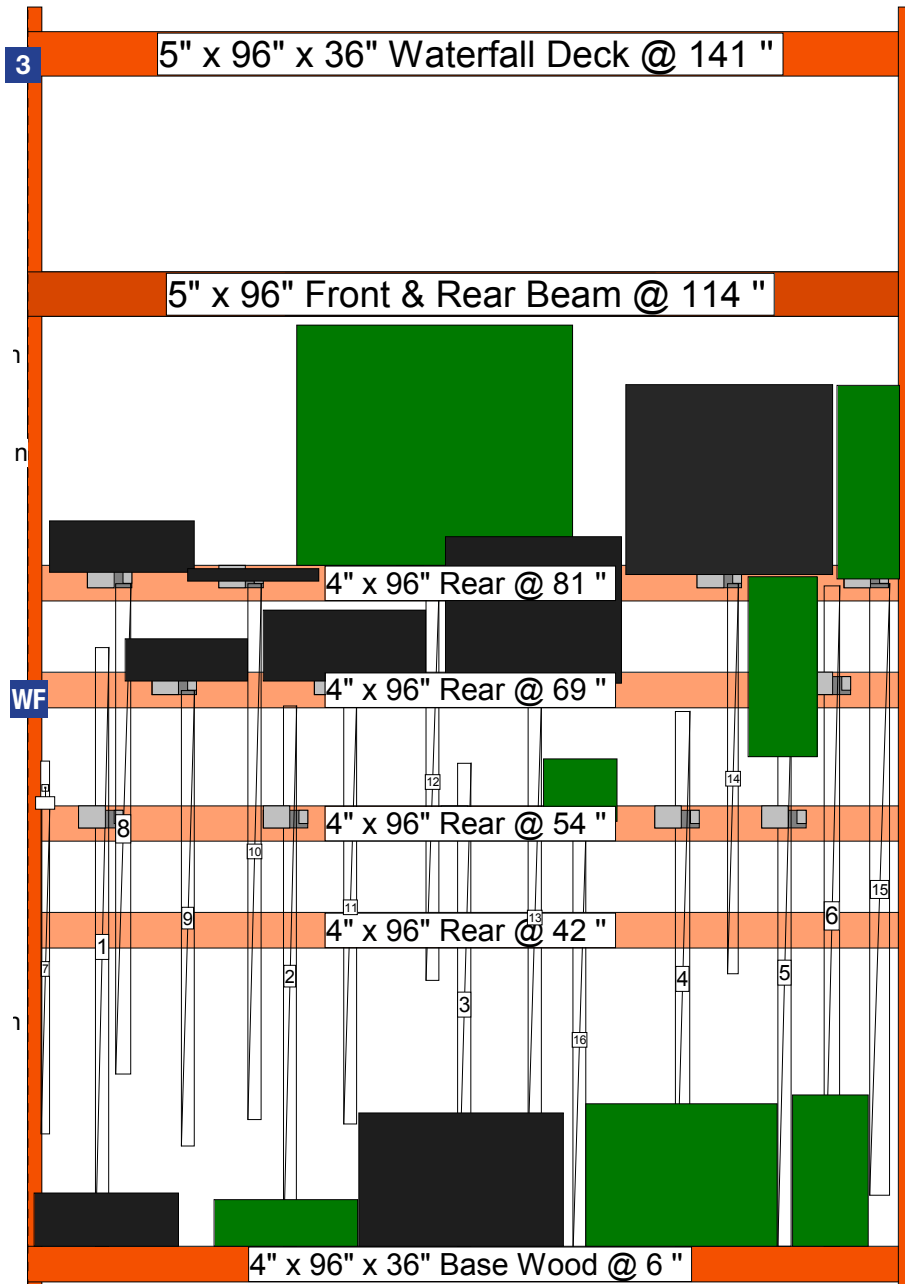

PROTOTYPICAL

Sign Planogram: Long Handle Garden Tools Bay Name: Garden Tools 3.3

EFFECTIVE:
Jan 20, 2017

PAGE:
6 of 6

In Bay Signage Requirements

Item #	Part #	Description	Quantity	HD Article #	Hardware Requirements	How to Order
3	D28030C-AV2	Rakes - Aisle Violator	1	-	AV Clips	ePOP
WF	Varies by bay ID #	Wayfinding Violator	1	-	Wayfinding Clip	ePOP
-	124-300TESA	Wayfinding Clip	1	-	-	ePOP
-	GA001C	AV Clips	2	-	-	ePOP

Merchandising POG shown is for POP reference only and is not to be used to set product. Refer to your store specific Merchandise POG for product placement.