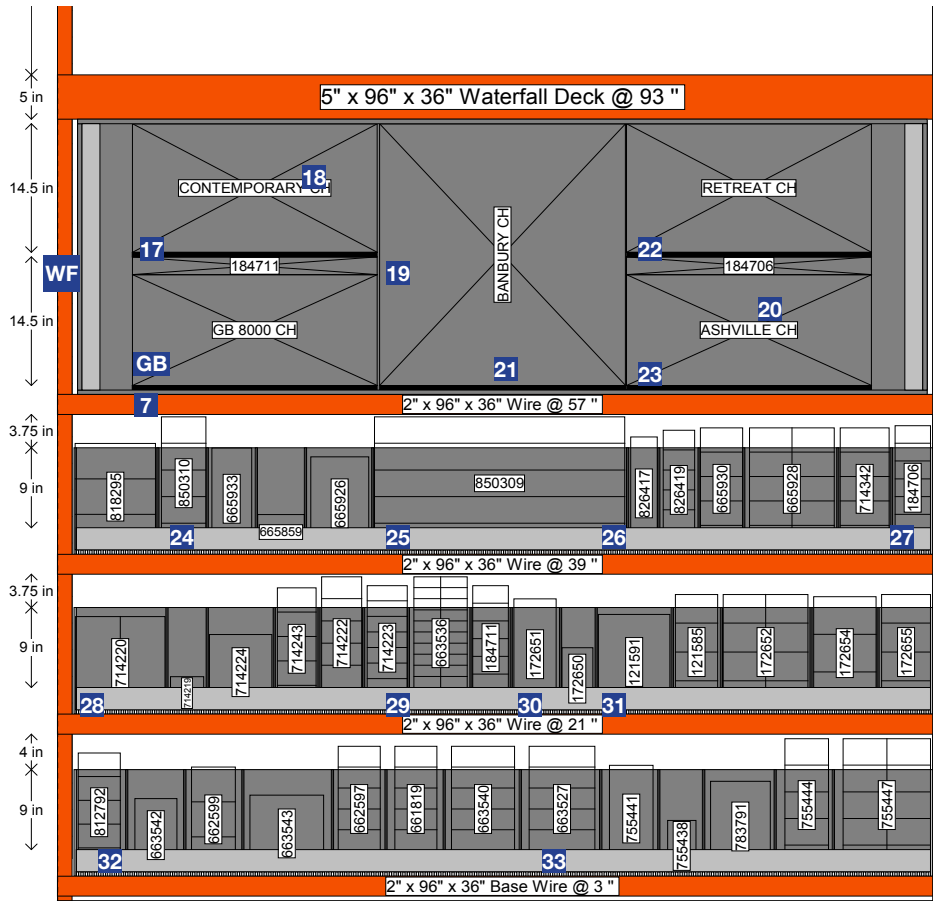

PROTOTYPICAL

Sign Planogram: Bath Hardware Bay Name: Bath Hardware 4.3

EFFECTIVE:
Jan 20, 2017

PAGE:
4 of 8

In Bay Signage Requirements

Item #	Part #	Description	Quantity	HD Article #	Hardware Requirements	How to Order
*	FLPivotE	Pivoting Sticker Sheet	1	-	-	ePOP
7	FABSTE	Feature and Benefit Strip	1	-	-	ePOP
17	FLCONTCHE	Contemporary Chrome Board Label	1	-	-	ePOP
18	DECHKWE	Decorative Hook White Board Label	1	-	-	ePOP
19	BBRY_CH_SAFETY_4BAY_ENG	Banbury Chrome Safety Label	1	-	-	ePOP
20	DECHKCHE	Decorative Hook Chrome Board Label	1	-	-	ePOP
21	Banbury_CH_Fam_Self_Strip_ENG	Banbury Chrome Board Label	1	-	-	ePOP
22	FLRETRCHE	Retreat Chrome Board Label	1	-	-	ePOP
23	FLASHVCHE	Ashville Chrome Board Label	1	-	-	ePOP
24	SSBANBBNE	Banbury Chrome Shelf Strip	1	-	-	ePOP
25	SSGLENCHE	Glenshire Chrome Shelf Strip	1	-	-	ePOP
26	SSBANBCHGGBGE	Banbury Bar Grips Chrome Shelf Strip	1	-	-	ePOP
27	SSTHWHE	Triple Hook Chrome Shelf Strip	1	-	-	ePOP
28	SSCONTCHE	Contemporary Chrome Shelf Strip	1	-	-	ePOP
29	SSSRCHE16	Curved Shower Rod Chrome Shelf Strip	1	-	-	ePOP
30	SSTHWHE	Triple Hook White Shelf Strip	1	-	-	ePOP
31	SSRETRCHE	Retreat Chrome Shelf Strip	1	-	-	ePOP
32	D29B042C-01	8000 Series Chrome Shelf Strip	1	-	-	ePOP
33	SSASHFCHE	Ashville Chrome Shelf Strip	1	-	-	ePOP
GB	D29B042C-02	Glacier Bay 8000 Series Chrome Board Label	1	-	-	ePOP
WF	Varies by bay ID #	Wayfinding Violator	1	-	Wayfinding Clip	ePOP
-	124-300TESA	Wayfinding Clip	1	-	-	ePOP

Merchandising POG shown is for POP reference only and is not to be used to set product. Refer to your store specific Merchandise POG for product placement.