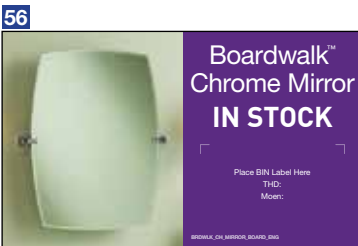

## Sign Planogram: Bath Hardware Bay Name: Bath Hardware 4.1

EFFECTIVE:  
Jan 20, 2017

PAGE:  
7 of 8

WF

Wayfinding bay number must correspond to bay ID label

71" from floor to bottom of wayfinding Violator