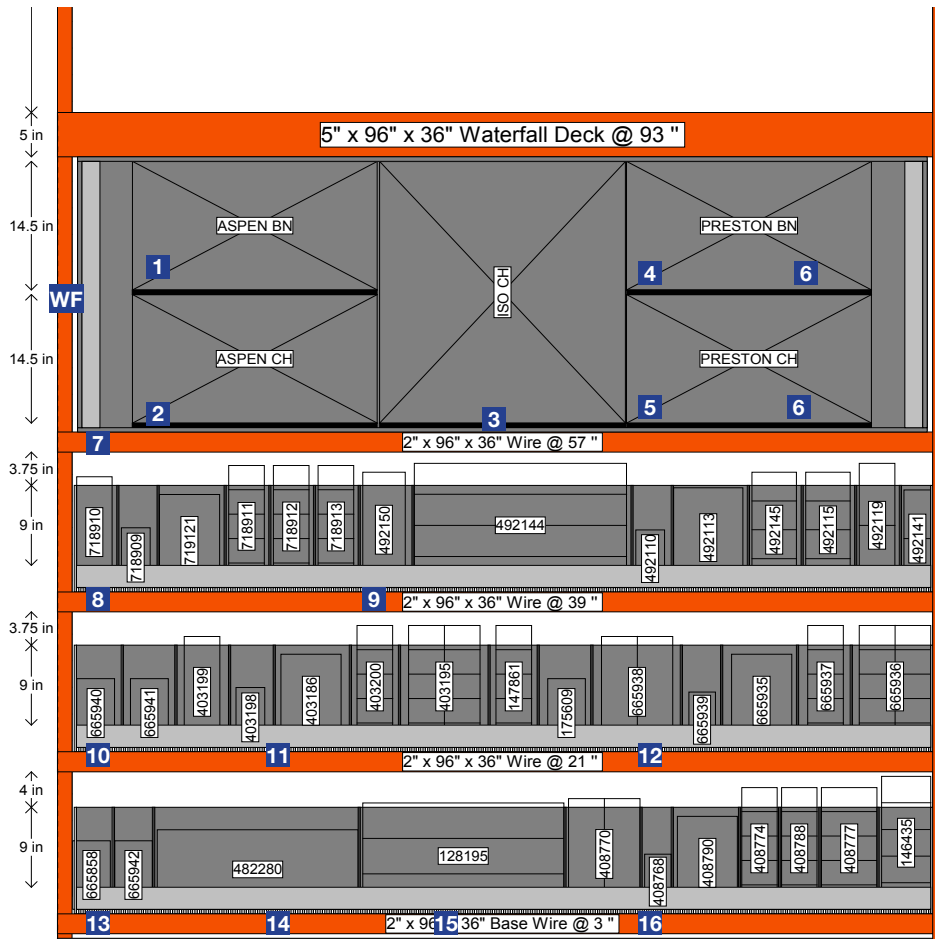

PROTOTYPICAL

Sign Planogram: Bath Hardware Bay Name: Bath Hardware 4.4

EFFECTIVE:
Jan 20, 2017

PAGE:
2 of 8

In Bay Signage Requirements

Item #	Part #	Description	Quantity	HD Article #	Hardware Requirements	How to Order
1	FLASPEBNE	Aspen Brushed Nickel Board Label	1	-	-	ePOP
2	FLASPECHE	Aspen Chrome Board Label	1	-	-	ePOP
3	FLISOCHE	Iso Chrome Board Label	1	-	-	ePOP
4	FLPRESBNE	Preston Brushed Nickel Board Label	1	-	-	ePOP
5	FLPRESCH	Preston Chrome Board Label	1	-	-	ePOP
6	BLPRES3PK	3-Piece Kit Available	2	-	-	ePOP
7	FABSTE	Feature and Benefit Strip	1	-	-	ePOP
8	SSASPEBNE	Aspen Brushed Nickel Shelf Strip	1	-	-	ePOP
9	SSISOCHE	Iso Chrome Shelf Strip	1	-	-	ePOP
10	SSDONCHE	Recessed Chrome Strip	1	-	-	ePOP
11	SSASPECHE	Aspen Chrome Strip	1	-	-	ePOP
12	SSPRESBNE	Preston Brushed Nickel Strip	1	-	-	ePOP
13	SSDONWHE	Recessed White Strip	1	-	-	ePOP
14	SSPR3PKCHE	Preston 3-Piece Kit - Chrome Strip	1	-	-	ePOP
15	SSPR3PKBNE	Preston 3-Piece Kit - Brushed Nickel Strip	1	-	-	ePOP
16	SSPRESCH	Preston Chrome Strip	1	-	-	ePOP
WF	Varies by bay ID #	Wayfinding Violator	1	-	Wayfinding Clip	ePOP
-	124-300TESA	Wayfinding Clip	1	-	-	ePOP

Merchandising POG shown is for POP reference only and is not to be used to set product. Refer to your store specific Merchandise POG for product placement.