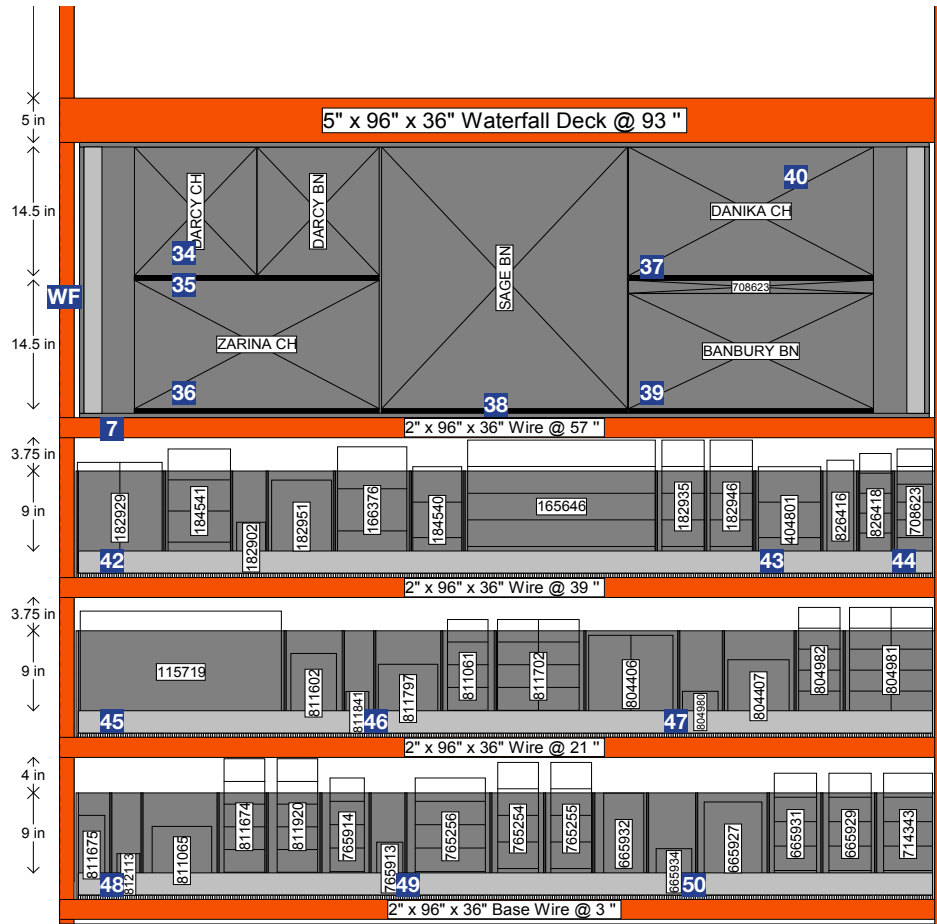

PROTOTYPICAL

Sign Planogram: Bath Hardware Bay Name: Bath Hardware 4.2

EFFECTIVE:
Jan 20, 2017

PAGE:
6 of 8

In Bay Signage Requirements

Item #	Part #	Description	Quantity	HD Article #	Hardware Requirements	How to Order
*	FLPivotE	Pivoting Sticker Sheet	1	-	-	ePOP
7	FABSTE	Feature and Benefit Strip	1	-	-	ePOP
34	Darcy_SRN_Fam_Self_Strip_ENG	Darcy Brushed Nickel Board Label	1	-	-	ePOP
35	Darcy_CH_Fam_Self_Strip_ENG	Darcy Brushed Chrome Label	1	-	-	ePOP
36	FLZARICHE	Zarina Chrome Board Label	1	-	-	ePOP
37	FLDANCHE	Danika Chrome Board Label	1	-	-	ePOP
38	FLSAGEBNE	Sage Brushed Nickel Board Label	1	-	-	ePOP
39	Banbury_BN_Fam_Self_Strip_ENG	Banbury Brushed Nickel Board Label	1	-	-	ePOP
40	BBRY_BN_SAFETY_4BAY_ENG	Banbury Chrome Safety Label	1	-	-	ePOP
41	Triple_Hook_BN_Strip_Eng	Decorative Hook Brushed Nickel Board Label	1	-	-	ePOP
42	SSSAGEBNE	Sage Brushed Nickel Shelf Strip	1	-	-	ePOP
43	SSBANBBNGBBG10E	Banbury Bar Grips Brushed Nickel Shelf Strip	1	-	-	ePOP
44	SSTHWHE	Triple Hook Brushed Nickel Shelf Strip	1	-	-	ePOP
45	SSYORK3PKSNE	Yorkshire 3-Piece Kit Satin Nickel Shelf Strip	1	-	-	ePOP
46	SSDARCHE	Darcy Chrome Shelf Strip	1	-	-	ePOP
47	SSDANCHE	Danika Chrome Shelf Strip	1	-	-	ePOP
48	SSDARBNE	Darcy Brushed Nickel Shelf Strip	1	-	-	ePOP
49	SSZARICHE	Zarina Chrome Shelf Strip	1	-	-	ePOP
50	SSBANBBNE	Banbury Brushed Nickel Shelf Strip	1	-	-	ePOP
WF	Varies by bay ID #	Wayfinding Violator	1	-	Wayfinding Clip	ePOP
-	124-300TESA	Wayfinding Clip	1	-	-	ePOP

Merchandising POG shown is for POP reference only and is not to be used to set product. Refer to your store specific Merchandise POG for product placement.