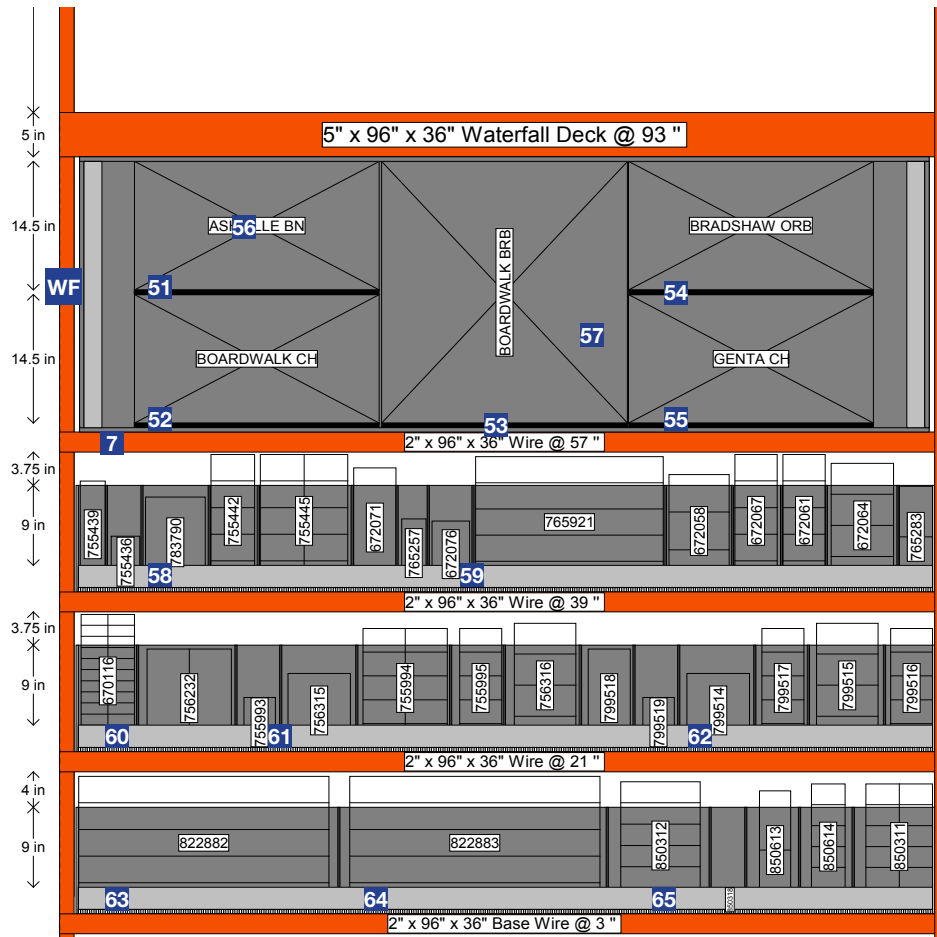

PROTOTYPICAL

Sign Planogram: Bath Hardware Bay Name: Bath Hardware 4.1

EFFECTIVE:
Jan 20, 2017

PAGE:
8 of 8

In Bay Signage Requirements

Item #	Part #	Description	Quantity	HD Article #	Hardware Requirements	How to Order
*	FLPivotE	Pivoting Sticker Sheet	1	-	-	ePOP
7	FABSTE	Feature and Benefit Strip	1	-	-	ePOP
51	Ashville_BN_Fam_Self_Strip_ENG	Ashville Brushed Nickel Board Label	1	-	-	ePOP
52	Boardwalk_CH_Fam_Self_Strip_ENG	Boardwalk Chrome Board Label	1	-	-	ePOP
53	Boardwalk_BRB_Fam_Self_Strip_ENG	Boardwalk Mediterranean Bronze Board Label	1	-	-	ePOP
54	Bradshaw_ORB_Fam_Self_Strip_Eng	Bradshaw Oil Rubbed Bronze Board Label	1	-	-	ePOP
55	Genta_CH_Fam_Self_Strip_ENG	Genta Chrome Board Label	1	-	-	ePOP
56	BRDWLK_CH_MIRROR_BOARD_ENG	Boardwalk Chrome Mirror Callout	1	-	-	ePOP
57	BRDWALK_CH_MIRROR_STICKER_ENG	Boardwalk Chrome Mirror Sticker	1	-	-	ePOP
58	SSASHFBNE	Ashville Brushed Nickel Shelf Strip	1	-	-	ePOP
59	SSBRADORBE	Bradshaw Oil Rubbed Bronze Shelf Strip	1	-	-	ePOP
60	SSCSRBNE16	Curved Shower Rod Brushed Nickel Shelf Strip	1	-	-	ePOP
61	SSBOARCHE	Boardwalk Chrome Shelf Strip	1	-	-	ePOP
62	SSBWKBRBE	Boardwalk Mediterranean Bronze Shelf Strip	1	-	-	ePOP
63	SSBWKMIRCHE	Boardwalk Mirror Chrome Shelf Strip	1	-	-	ePOP
64	SSGENCHE	Genta Chrome Shelf Strip	1	-	-	ePOP
65	SSBWKBRBE	Boardwalk Mirror Mediterranean Bronze Shelf Strip	1	-	-	ePOP
WF	Varies by bay ID #	Wayfinding Violator	1	-	Wayfinding Clip	ePOP
-	124-300TESA	Wayfinding Clip	1	-	-	ePOP

Merchandising POG shown is for POP reference only and is not to be used to set product. Refer to your store specific Merchandise POG for product placement.