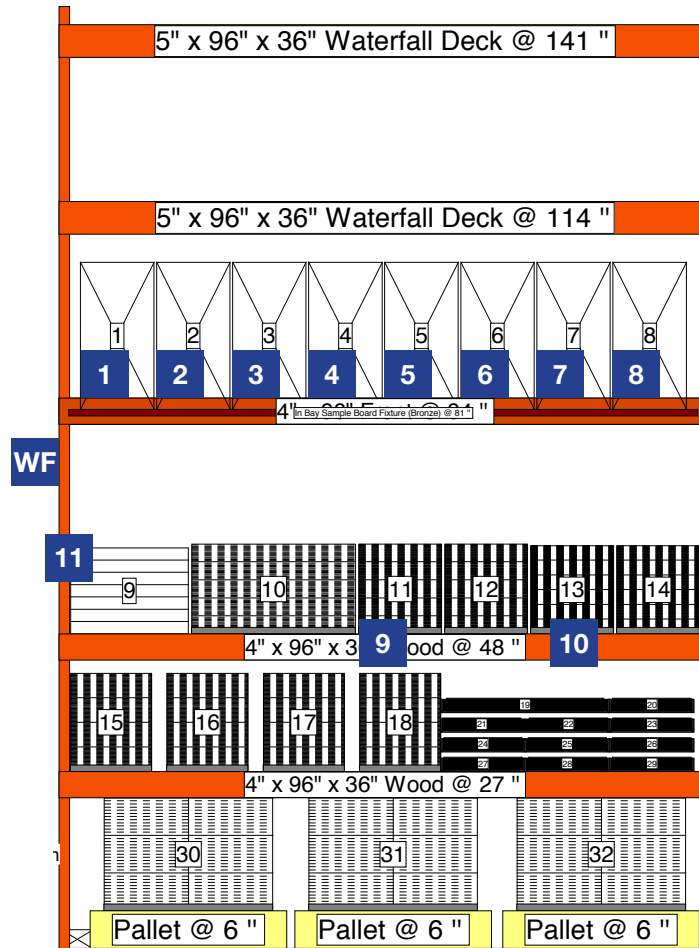

## Sign Planogram: Vinyl Value Tile Bay Name: Vinyl Value Tile

EFFECTIVE:  
Feb 27, 2017

PAGE:  
1 of 2

WF Wayfinding bay number must correspond to bay ID label

### Instructions:

- [Product Labels] Attach to bottom left corner of appropriate vinyl sample.
- [Special Order Allure Brochure] Mount onto either one of the uprights using the brochure holder.
- [Installation Services Beam Label] Apply to centre of beam.
- [Beam Label] Attach to the middle of the beam below the bottom samples as shown above (#20) Apply appropriate EZ-Find number.
- [Wayfinding Violator] Install Wayfinding Violator using wayfinding clip so bottom edge is 71" above the floor

**PROTOTYPICAL**

**Sign Planogram: Vinyl Value Tile  
Bay Name: Vinyl Value Tile**

**EFFECTIVE:**  
Feb 27, 2017

**PAGE:**  
2 of 2

**In Bay Signage Requirements**

Item #	Part #	Description	Quantity	HD Article #	Display Board #	Hardware Requirements	How to Order
1	HD2300007_015E	Bedford Grey - Product Label	1	1000850213	1000850213DB	-	ePOP
2	HD2300007_018E	Greige Stone - Product Label	1	1000843304	1000843304DB	-	ePOP
3	HD2300007_017E	Cool Grey - Product Label	1	1000850214	1000850214DB	-	ePOP
4	HD2300007_011E	Roman Travertine Grey - Product Label	1	1000850215	1000850215DB	-	ePOP
5	HD2300007_016E	Benton Beige - Product Label	1	1000843303	1000843303DB	-	ePOP
6	HD2300007_013E	Beige Slate - Product Label	1	1000850216	1000850216DB	-	ePOP
7	HD2300007_014E	Morocco Slate - Product Label	1	1000850217	1000850217DB	-	ePOP
8	HD2300007_012E	Stafford Stone - Product Label	1	1000843305	1000843305DB	-	ePOP
9	D23132C-06	Dont Forget Your Vinyl Floor Transitions - Beam Label	1	-	-	-	ePOP
9A	EZ FIND 0-9	EZ Find Numbers	-	-	-	-	ePOP
10	D23129C-01	Installation Services - Beam Label	1	-	-	-	ePOP
11	D23009C-12	Allure Locking Brochure	-	-	-	Brochure Holder	Sharepoint
WF	Varies by bay ID #	Wayfinding Violator	1	-	Wayfinding Clip	ePOP	
-	124-300TESA	Wayfinding Clip	1	-	-	ePOP	
-	-	Brochure Holder	1	-	-	-	Sharepoint