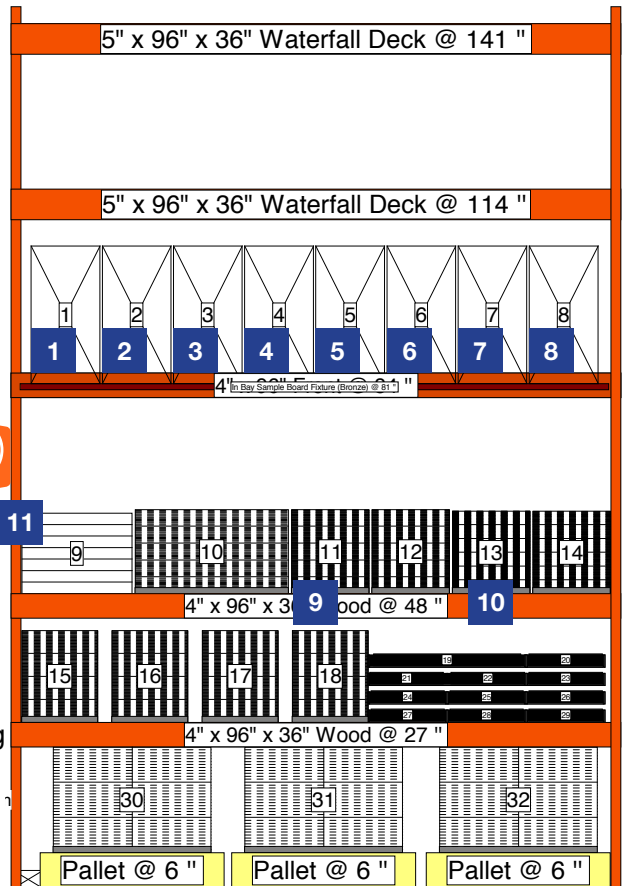

## Sign Planogram: Vinyl Value Tile Bay Name: Vinyl Value Tile

EFFECTIVE:  
Feb 27, 2017

PAGE:  
1 of 2

WF Wayfinding bay number must correspond to bay ID label

### Instructions:

- [Product Labels] Attach to bottom left corner of appropriate vinyl sample.
- [Special Order Allure Brochure] Mount onto either one of the uprights using the brochure holder.
- [Installation Services Beam Label] Apply to centre of beam.
- [Beam Label] Attach to the middle of the beam below the bottom samples as shown above (#20) Apply appropriate EZ-Find number.
- [Wayfinding Violator] Install Wayfinding Violator using wayfinding clip so bottom edge is 71" above the floor

**PROTOTYPICAL**

**Sign Planogram: Vinyl Value Tile  
Bay Name: Vinyl Value Tile**

**EFFECTIVE:**  
Feb 27, 2017

**PAGE:**  
2 of 2

**In Bay Signage Requirements**

Item #	Part #	Description	Quantity	HD Article #	Display Board #	Hardware Requirements	How to Order
1	HD2300007_015E	Bedford Grey - Product Label	1	1000850213	1000850213DB	-	ePOP
2	HD2300007_018E	Greige Stone - Product Label	1	1000843304	1000843304DB	-	ePOP
3	HD2300007_017E	Cool Grey - Product Label	1	1000850214	1000850214DB	-	ePOP
4	HD2300007_011E	Roman Travertine Grey - Product Label	1	1000850215	1000850215DB	-	ePOP
5	HD2300007_016E	Benton Beige - Product Label	1	1000843303	1000843303DB	-	ePOP
6	HD2300007_013E	Beige Slate - Product Label	1	1000850216	1000850216DB	-	ePOP
7	HD2300007_014E	Morocco Slate - Product Label	1	1000850217	1000850217DB	-	ePOP
8	HD2300007_012E	Stafford Stone - Product Label	1	1000843305	1000843305DB	-	ePOP
9	D23132C-06	Dont Forget Your Vinyl Floor Transitions - Beam Label	1	-	-	-	ePOP
9A	EZ FIND 0-9	EZ Find Numbers	-	-	-	-	ePOP
10	D23129C-01	Installation Services - Beam Label	1	-	-	-	ePOP
11	D23009C-12	Allure Locking Brochure	-	-	-	Brochure Holder	Sharepoint
WF	Varies by bay ID #	Wayfinding Violator	1	-	Wayfinding Clip	ePOP	
-	124-300TESA	Wayfinding Clip	1	-	-	ePOP	
-	-	Brochure Holder	1	-	-	-	Sharepoint