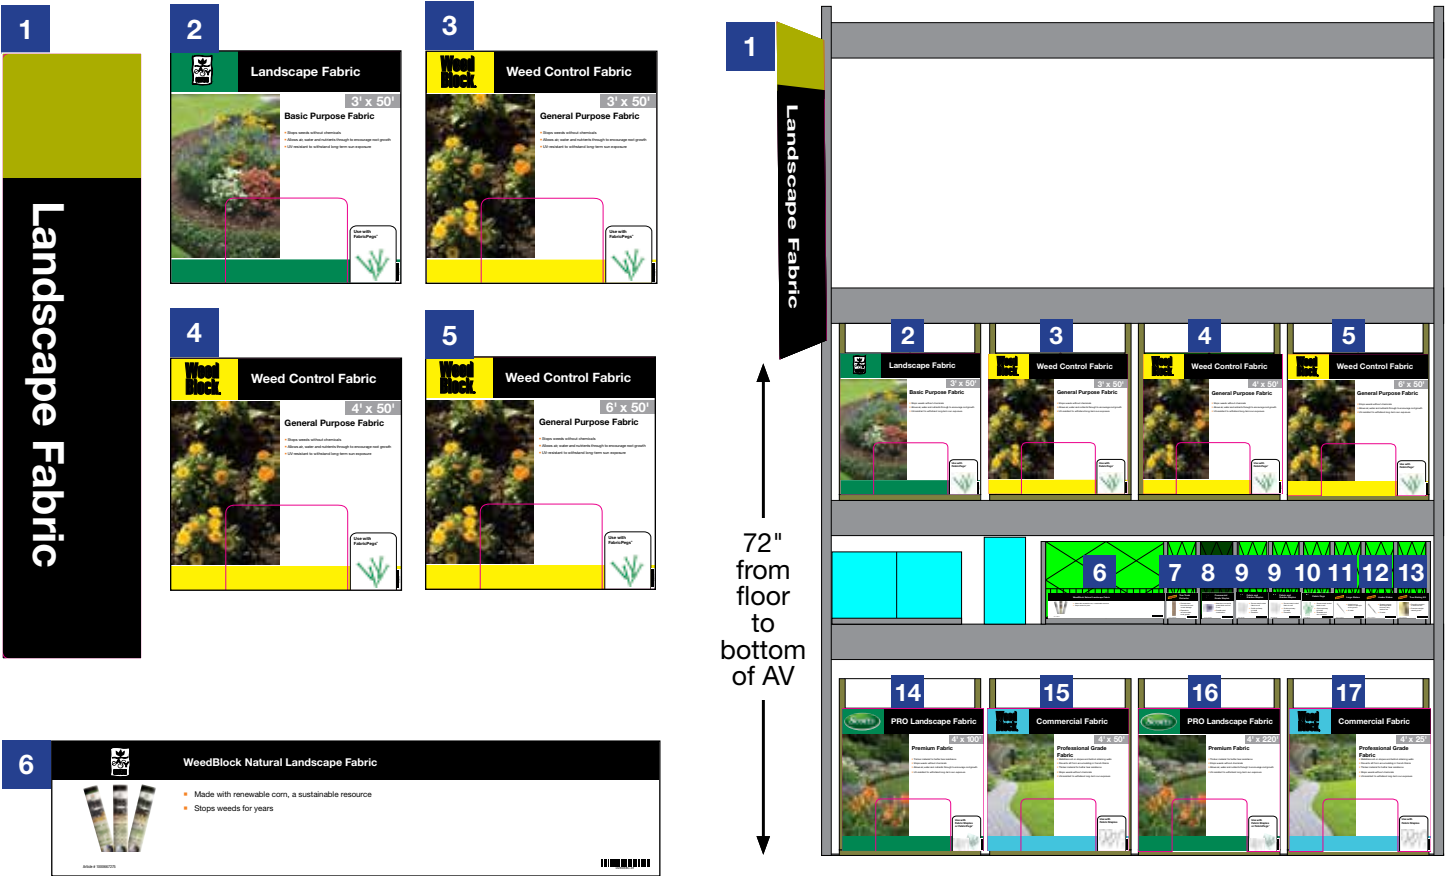

Sign Planogram: Landscape Fabric

Bay Name: Landscape Fabric

EFFECTIVE:
Feb 8, 2017

PAGE:
1 of 2

- 6** **WeedBlock Natural Landscape Fabric**
 - Made with renewable corn, a sustainable resource
 - Stops weeds for years
- 7** **Tree Trunk Protector**
 - Protects trees from trimmer and mower damage
 - Expands to accommodate trunk growth
- 8** **Commercial Grade Staples**
 - Attaches commercial grade fabric and turf to soil
 - Durable steel construction
- 9** **Fabric and Garden Staples**
 - Secure weed control fabric to soil
 - Quick and easy to install
 - Reusable
- 10** **Fabric Pegs**
 - Secure weed control fabric to soil
 - Quick and easy to install
 - Reusable and non-corrosive
- 11** **Large Stakes**
 - Holds fencing, canvas or rope tight to the ground
 - 6" stake
- 12** **Jumbo Stakes**
 - General purpose extra-large stake for heavy-duty outdoor use
 - 9" stake
- 13** **Tree Staking Kit**
 - Everything needed to anchor a tree
 - Promotes straight natural growth
- 14** **PRO Landscape Fabric Premium Fabric** (4' x 100')
- 15** **Commercial Fabric Professional Grade Fabric** (4' x 50')
- 16** **PRO Landscape Fabric Premium Fabric** (4' x 220')
- 17** **Commercial Fabric Professional Grade Fabric** (4' x 25')

Instructions:

- [Aisle Violators] Install Aisle Violator using AV clips so bottom edge is 72" above the floor

Sign Planogram: Landscape Fabric

Bay Name: Landscape Fabric

EFFECTIVE:
Feb 8, 2017

PAGE:
2 of 2