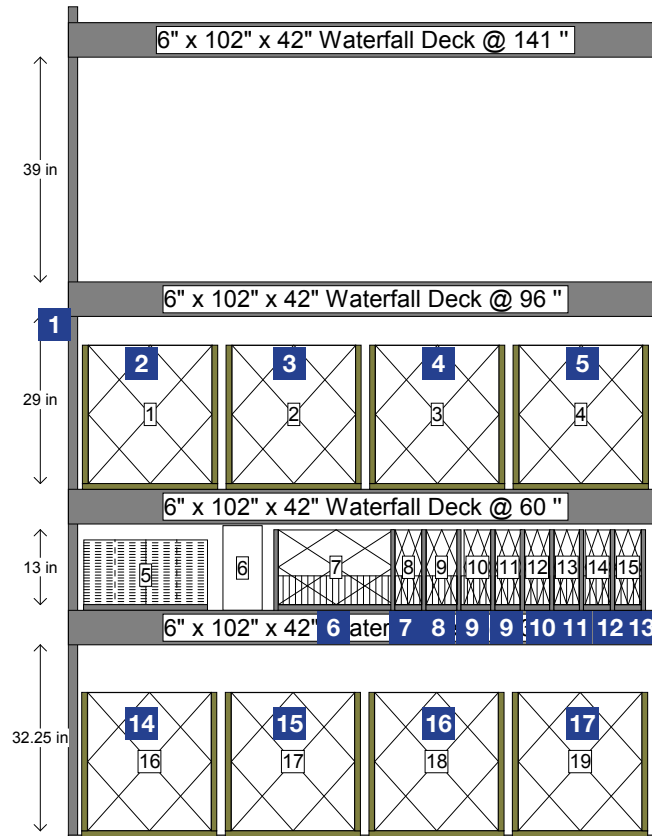

Instructions:

- [Aisle Violators] Install Aisle Violator using AV clips so bottom edge is 72" above the floor

Sign Planogram: Landscape Fabric

Bay Name: Landscape Fabric

EFFECTIVE:
Feb 8, 2017

PAGE:
2 of 2

In Bay Signage Requirements

Item #	Part #	Description	Quantity	HD Article #	Hardware Requirements	How to Order
1	NWADSD508B-9	Landscape Fabric Aisle Violator	1	-	AV Clips	ePOP
2	D28038C-15	Easy Gardner 3' x 50' Landscape Fabric	1	1000183886	Fixture Channel	ePOP
3	D28038C-10	WeedBlock 3' x 50' Weed Control Fabric	1	1000120796	Fixture Channel	ePOP
4	D28038C-11	WeedBlock 4' x 50' Weed Control Fabric	1	1000116005	Fixture Channel	ePOP
5	D28038C-12	WeedBlock 6' x 50' Weed Control Fabric	1	1000145405	Fixture Channel	ePOP
6	D28038C-01	WeedBlock Natural Landscape Fabric	1	1000667275	Channel	ePOP
7	D28067C-01	Vigoro Tree Trunk Protector	1	1000507057	Channel	ePOP
8	D28067C-05	Easy Gardner Commercial Grade Staples	1	1000720879	Channel	ePOP
9	D28038C-08	Easy Gardener Fabric and Garden Staples	2	1000103333	Channel	ePOP
10	D28038C-07	Easy Gardener Fabric Pegs	1	1000122614	Channel	ePOP
11	D28067C-02	Vigoro Large Stakes	1	1000507198	Channel	ePOP
12	D28067C-03	Vigoro Jumbo Stakes	1	1000507195	Channel	ePOP
13	D28067C-04	Vigoro Tree Staking Kit	1	1000507051	Channel	ePOP
14	D28038C-16	Scotts 4' x 100' PRO Landscape Fabric	1	1000729016	Fixture Channel	ePOP
15	D28038C-17	Scotts 4' x 220' PRO Landscape Fabric	1	1000729015	Fixture Channel	ePOP
16	D28038C-13	WeedBlock 4' x 25' Commercial Fabric	1	1000507890	Fixture Channel	ePOP
17	D28038C-14	WeedBlock 4' x 50' Weed Control Fabric	1	1000404556	Fixture Channel	ePOP
	GA001C	AV Clips	2	-	-	ePOP