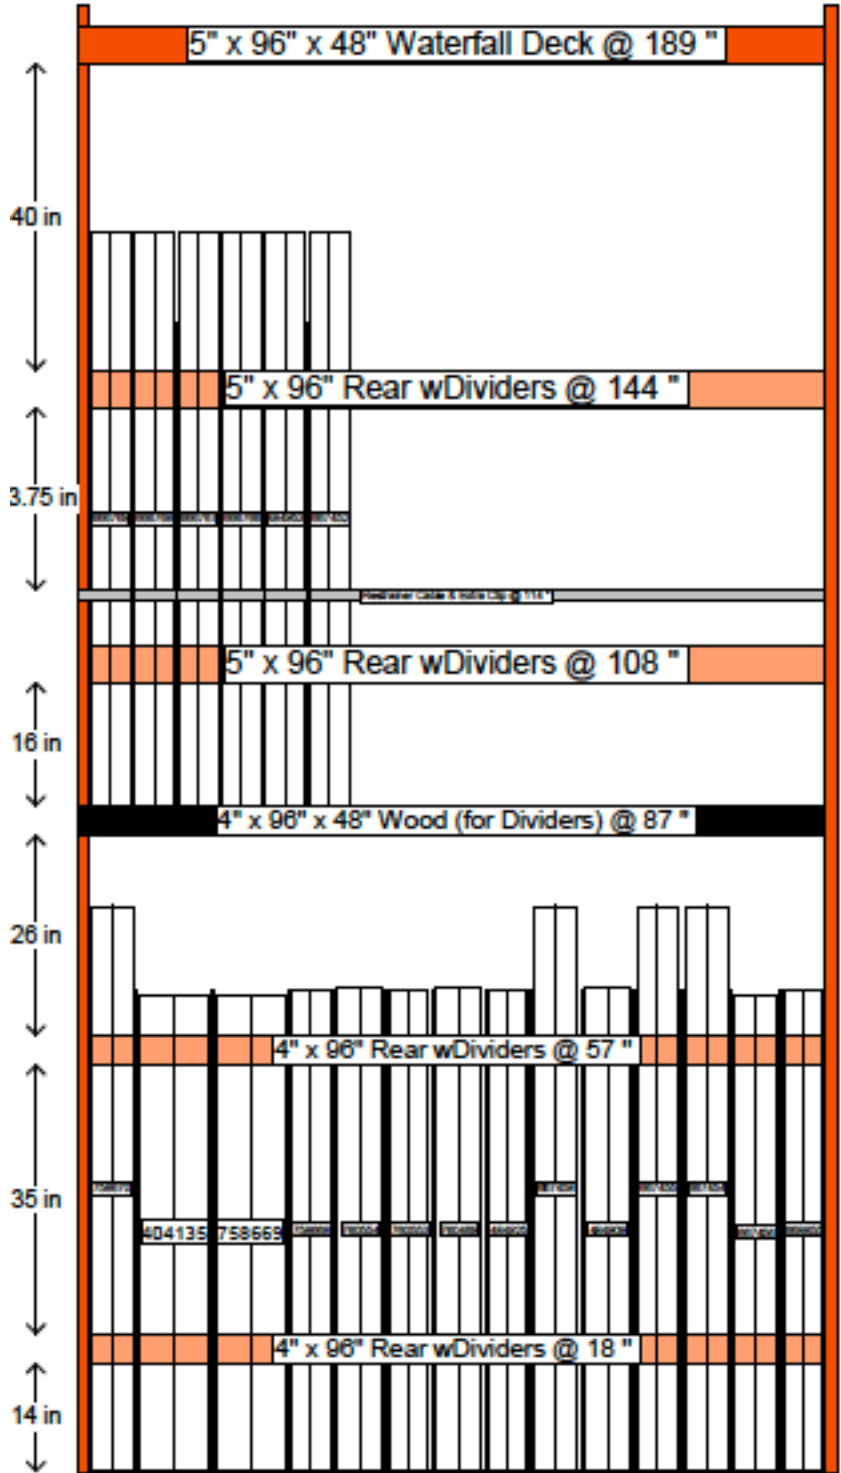

Sign Planogram: Tub & Shower Doors

Bay Name: Tub & Shower Doors 2.1

Effective:
Feb 5, 2013
Page: 3 of 4

Item #	HD Article #	Quantity	Part #	Description	Hardware Requirements	Size	Type of Signage
66	1000666766	1	D29B006C-66	Shower Door Price Label - Insight	N/A	4" x 16"	Product Card
68	All Doors	10	D29B006C-68	Shower Door Pull Here	N/A	2.5" x 6.5"	Label
69	1000758669	1	D29B006C-69	Shower Door Product Card - Noble Soft Close	N/A	5.5" x 30"	Product Card
70	1000404135	1	D29B006C-70	Shower Door Product Card - Noble French	N/A	5.5" x 30"	Product Card
71	1000758669	1	D29B006C-71	Shower Door Price Label - Noble Soft Close	N/A	4" x 16"	Product Card
72	1000667452	1	D29B006C-72	Shower Door Price Label - Progressive	N/A	4" x 16"	Product Card
67	1000758670	1	D29B027C-01	Shower Door Product Card - Halo	N/A	5.5" x 30"	Product Card
54	1000758670	1	D29B027C-02	Shower Door Price Label - Halo	N/A	4" x 16"	Product Card
73*	1000668855/ 1000667456	1	D29B006C-73	Shower Door Product Card - Mika/Soul	N/A	5.5" x 30"	Product Card
74*	1000484909/ 1000760469	1	D29B006C-74	Shower Door Product Card - Tonik Clear & Effervescent	N/A	5.5" x 30"	Product Card
		2	GA001C	AV Clips			Hardware

*Additional Instructions:

1. Items 73 and 74 will only be used in situations where the shower door displayer is 4 ft. wide and more than one door style is displayed in one position.

Sign Planogram: Tub & Shower Doors 3 Bay

Bay Name: Tub & Shower Doors 2.2

Effective:
Feb 5, 2013
Page: 4 of 4

Instructions:

- No POP required