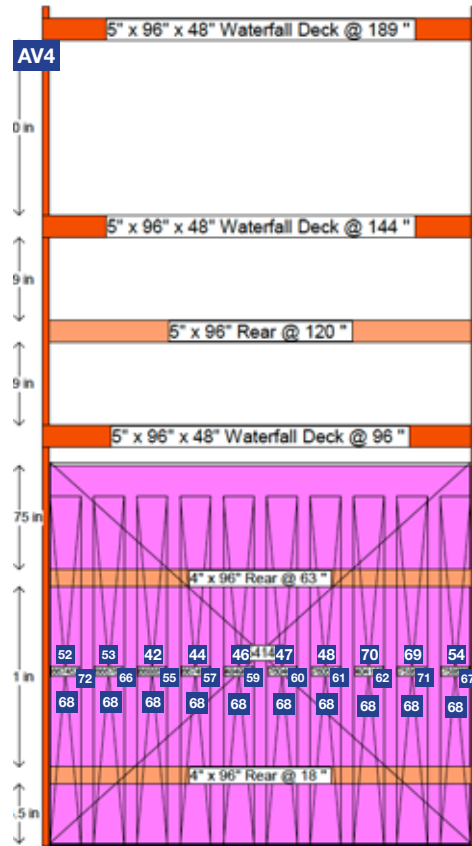

Sign Planogram: Tub & Shower Doors

Bay Name: Tub & Shower Doors 2.1

Effective:
Feb 5, 2013
Page: 2 of 4

Item #	HD Article #	Quantity	Part #	Description	Hardware Requirements	Size	Type of Signage
42	1000668855	1	D29B006C-42	Shower Door Product Card - Mika	N/A	5.5" x 30"	Product Card
44	1000667456	1	D29B006C-44	Shower Door Product Card - Soul	N/A	5.5" x 30"	Product Card
46	1000484909	1	D29B006C-46	Shower Door Product Card - Tonik Clear	N/A	5.5" x 30"	Product Card
47	1000760469	1	D29B006C-47	Shower Door Product Card - Tonik Effervescent	N/A	5.5" x 30"	Product Card
48	1000760554	1	D29B006C-48	Shower Door Product Card - Tonik Linen	N/A	5.5" x 30"	Product Card
52	1000667452	1	D29B006C-52	Shower Door Product Card - Progressive	N/A	5.5" x 30"	Product Card
53	1000666766	1	D29B006C-53	Shower Door Product Card - Insight	N/A	5.5" x 30"	Product Card
55	1000668855	1	D29B006C-55	Shower Door Price Label - Mika	N/A	4" x 16"	Product Card
57	1000667456	1	D29B006C-57	Shower Door Price Label - Soul	N/A	4" x 16"	Product Card
59	1000484909	1	D29B006C-59	Shower Door Price Label - Tonik	N/A	4" x 16"	Product Card
60	1000760469	1	D29B006C-60	Shower Door Price Label - Tonik	N/A	4" x 16"	Product Card
61	1000760554	1	D29B006C-61	Shower Door Price Label - Tonik	N/A	4" x 16"	Product Card
62	1000404135	1	D29B006C-62	Shower Door Price Label - Noble	N/A	4" x 16"	Product Card