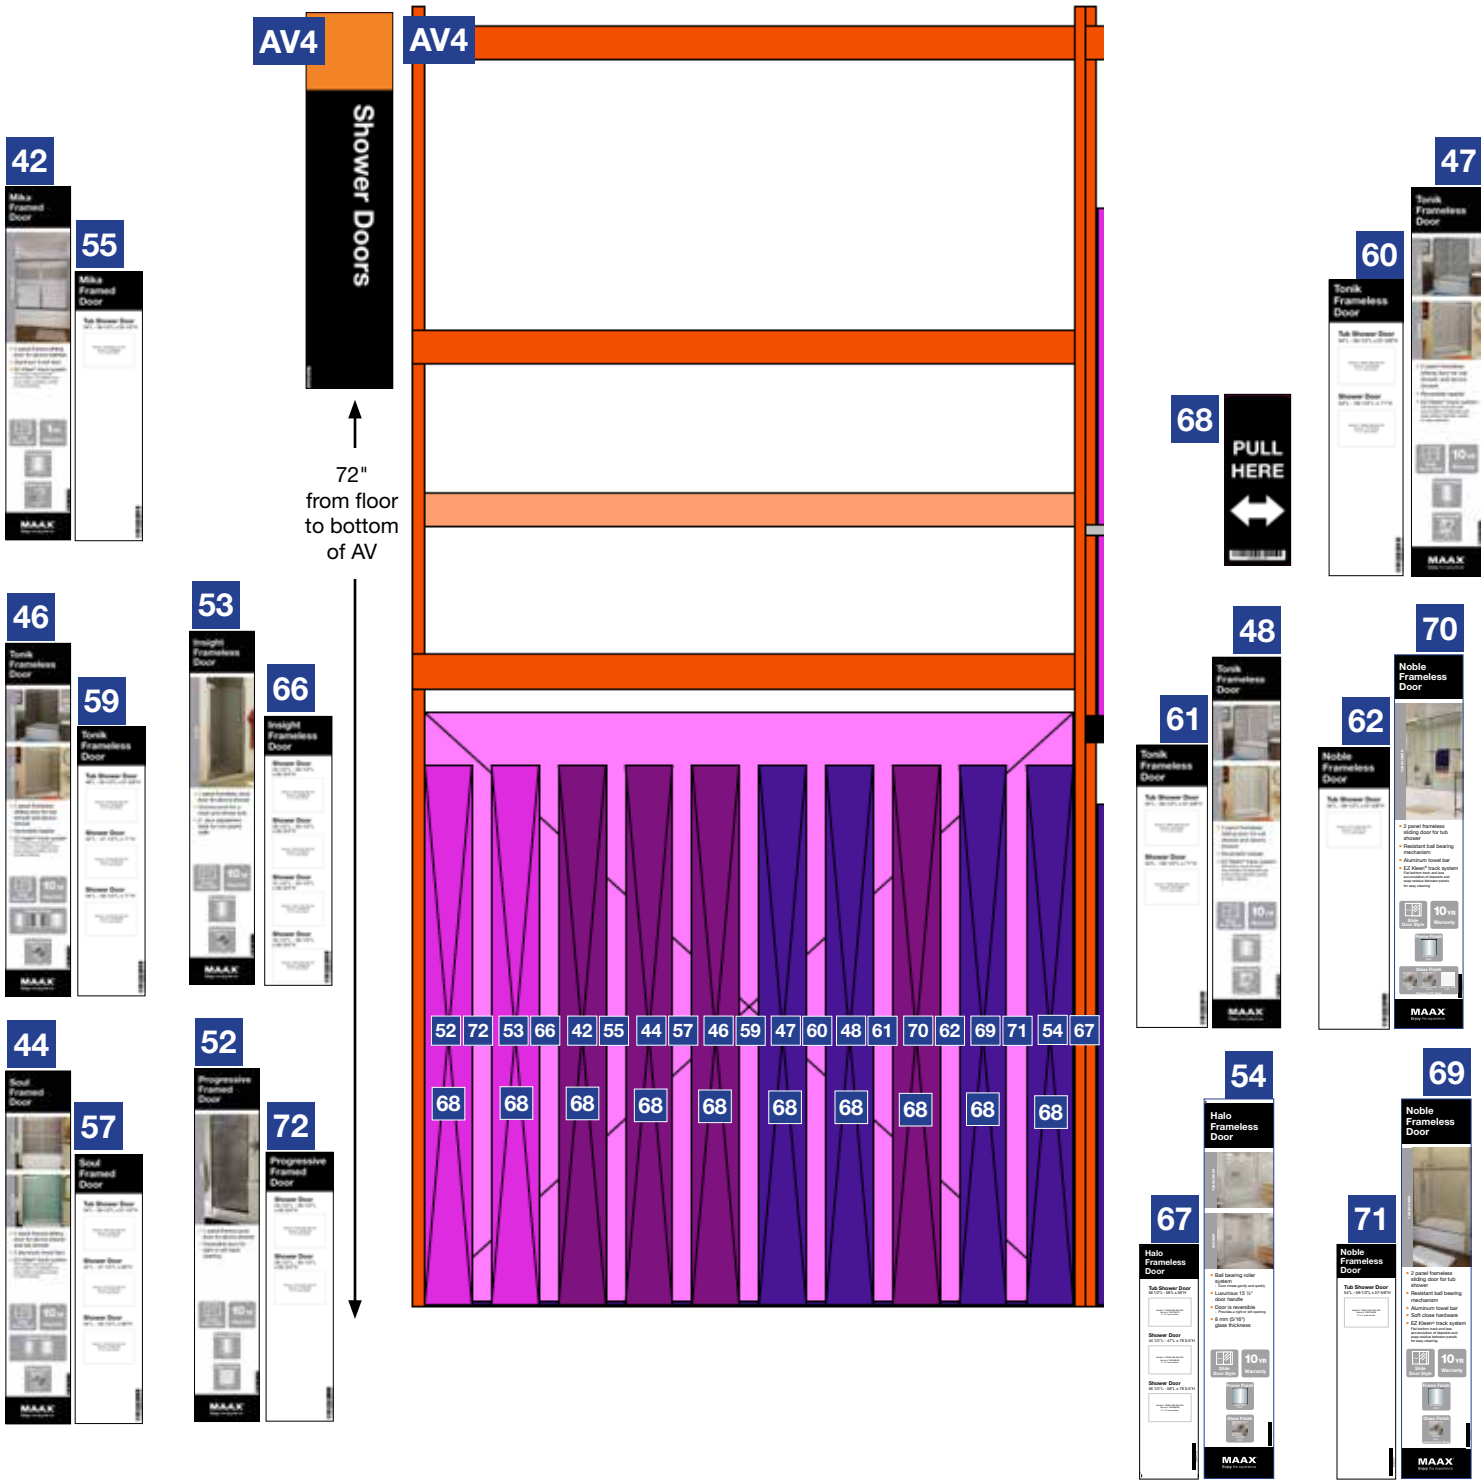

# Sign Planogram: Tub & Shower Doors

## Bay Name: Tub & Shower Doors 2.1

Effective:  
Feb 5, 2013  
Page: 1 of 4

**Instructions:**

- Install Aisle Violator using AV clips so bottom edge is 72" above the floor
- Shower door product cards will slide into channel on front of fixture, with corresponding article number.
- Shower door price signs will attach to the actual door on the left edge, at the same height as the product card.
- The Pull Here sticker will attach to the front of the display in the space below the product card, on each door display.

### \*Additional Instructions:

1. Items 73 and 74 will only be used in situations where the shower door displayer is 4 ft. wide and more than one door style is displayed in one position.