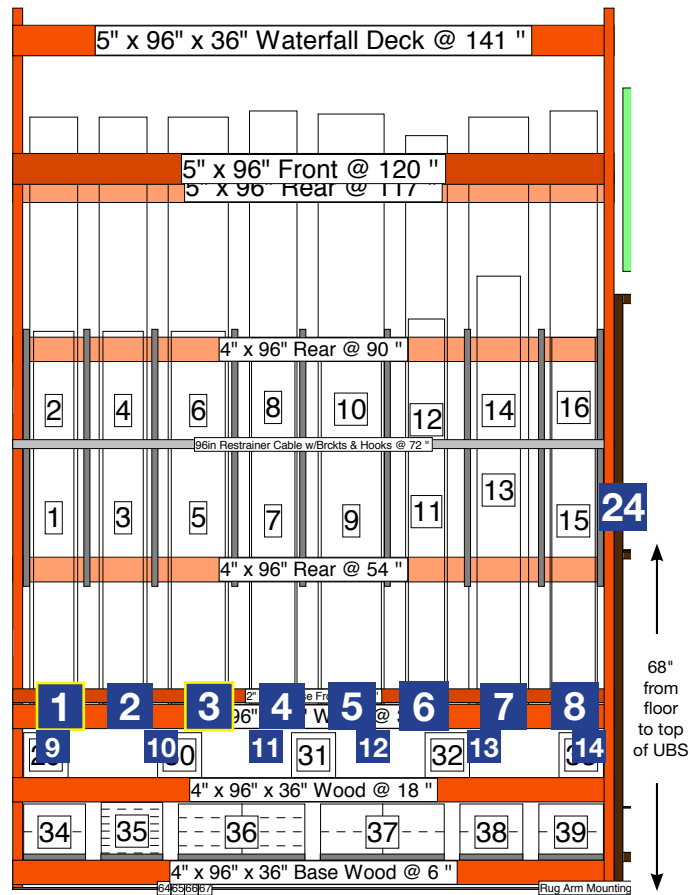

PROTOTYPICAL

Sign Planogram: Area Rugs Family 3 Bay Name: Area Rugs Family 3

EFFECTIVE:
Mar. 16, 2017

PAGE:
3 of 4

19 Plate Brown 2 Post @ 0 "

PROTOTYPICAL

Sign Planogram: Area Rugs Family 3 Bay Name: Area Rugs Family 3

EFFECTIVE:
Mar. 16, 2017

PAGE:
4 of 4

In Bay Signage Requirements

Item #	Part #	Description	Quantity	HD Article #	Hardware Requirements	How to Order
1	D23263C-03	Vestiges Area Rug - Product Card	1	1000842316	-	ePOP
2	HD2300013_001E	Carlsbad Grey Rug - Product Card	1	1001027506/ 1001027507	-	ePOP
3	D23263C-05	Structure Shag Area Rug - Product Card	1	1000841547	-	ePOP
4	D23028C-03	Silk Reflections Area Rug - Product Card	1	1000677060	-	ePOP
5	D23218C-12	Scandinavia - Product Card	1	1000828301	-	ePOP
6	D23140C-04	Venice Area Rug - Product Card	1	1000802409	-	ePOP
7	D23332C-01	Nomada - Product Card	1	1001013118/ 1001013119	-	ePOP
8	D23297C-04	Timeless - Product Card	1	1000855031 1000855032 1000855036	-	ePOP
9	D23263C-01	Vestiges/Silver - Area Rug - Beam Label	1	1000842527	-	ePOP
10	D23114C-01	Linen - Area Rug - Beam Label	1	1000796682	-	ePOP
11	D23028C-01	Silk Reflections - Area Rug - Beam Label	1	1000677062	-	ePOP
12	D23218C-10	Scandinavia Grey - Area Rug - Beam Label	1	1000828302	-	ePOP
13	D23332C-02	Nomada - Natural 5'3" x 7'6" - Beam Label	1	1001013118	-	ePOP
16	D23263C-02	Vestiges Area Rug - Product Label		1000842314	-	ePOP
17	HD2300013_013E	Carlsbad Grey Dispaly Rug - Product Label	1	1001028102	-	ePOP
18	D23263C-04	Structure Area Rug - Product Label	1	1000841468	-	ePOP
19	D23028C-02	Silk Reflections Area Rug - Product Label	1	1000677154	-	ePOP
20	D23218C-11	Scandinavia Area Rug - Product Label	1	1000828620	-	ePOP
21	D23140C-05	Venice Area Rug - Product Label	1	1000802557	-	ePOP
22	HD2300006_002E	Nomada - Natural 5'3" x 7'6" - Product Label	1	1001013118	-	ePOP
23	D23240C-03	Timeless - Product Label	1	1000835540 1000835539	-	ePOP
24	24066	Size matters - UBS	1	-	Zip Ties	ePOP
*	NEW_FLAG3X2DC-ORG	New Flag Callouts Flags	-	-	-	ePOP

Merchandising POG shown is for POP reference only and is not to be used to set product. Refer to your store specific Merchandise POG for product placement.