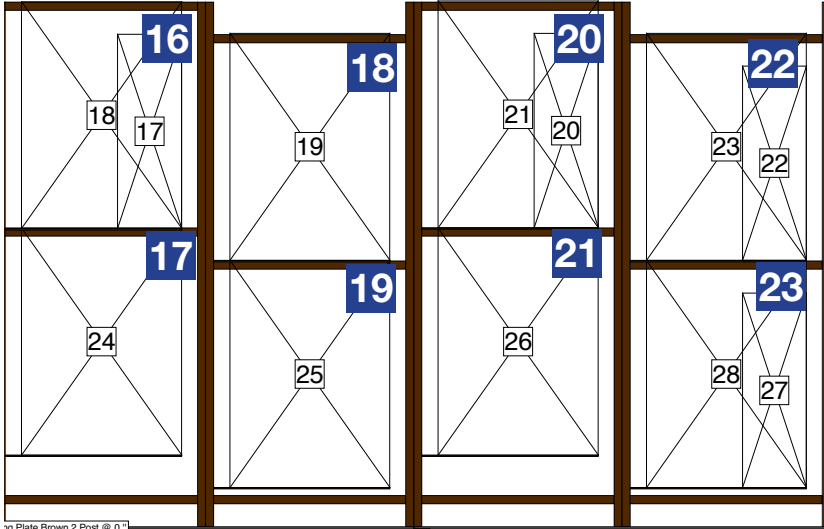

## Sign Planogram: Area Rugs Family 3 Bay Name: Area Rugs Family 3

EFFECTIVE:  
Mar. 16, 2017

PAGE:  
2 of 4

SignPOG does not specify exact articles that receive 'NEW' callouts

- [NEW Peg Talker] Each new rug will receive a NEW Peg Talker. Maintain this element using instructions provided by the IPM (Implementation Project Manager)
- **Rug Display Carpet Rack** - Attach Peg Talker to the side edge channel of product label. See page 1 for reference

## Sign Planogram: Area Rugs Family 3 Bay Name: Area Rugs Family 3

EFFECTIVE:  
Mar. 16, 2017

PAGE:  
3 of 4

19 Plate Brown 2 Post @ 0 "