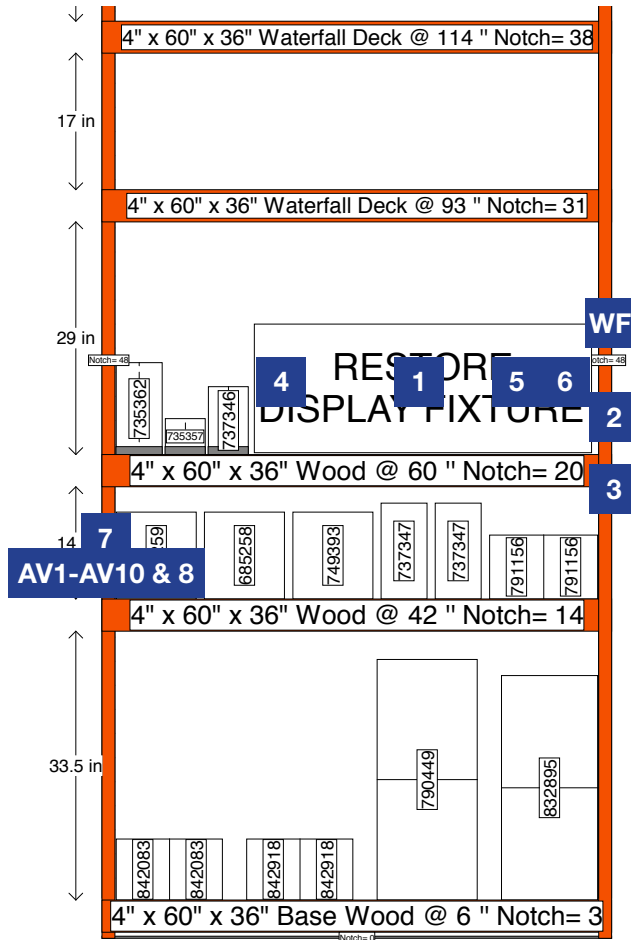

PROTOTYPICAL

Sign Planogram: Deck Restore Cabinet Trans Bay Name: Deck Restore Cabinet Trans

EFFECTIVE:
Jan 20, 2017

PAGE:
2 of 2

In Bay Signage Requirements

Item #	Part #	Description	Quantity	HD Article #	Hardware Requirements	How to Order
1	292104	Rust-Oleum Restore Chip Display	1	-	-	Vendor - Rust-Oleum
2	292088	Restore 10X Advanced Brochure (Bilingual)	1	-	Brochure Holder	Vendor - Rust-Oleum
3	292089	Restore 12X Brochure (Bilingual)	1	-	Brochure Holder	Vendor - Rust-Oleum
4	292046	10x Advanced	1	-	-	Vendor - Rust-Oleum
5	292105	2x One Coat	1	-	-	Vendor - Rust-Oleum
6	292048	4x Deck Coat	1	-	-	Vendor - Rust-Oleum
7	299693	Header Sticker	1	-	-	Vendor - Rust-Oleum
8	274327	Rust-Oleum Transformation Combo Brochure	1	-	-	Vendor - Rust-Oleum
AV1	299681	Furniture Transformations (Bilingual)	1	-	Curved Violator Fixture	ePOP
AV2	299677	Cabinet Transformations - Front (Bilingual)	1	-	Curved Violator Fixture	ePOP
AV3	299678	Cabinet Transformations - Back (Bilingual)	1	-	Curved Violator Fixture	ePOP
AV4	299762	Countertop Transformations - Front (Bilingual)	1	-	Curved Violator Fixture	ePOP
AV5	299765	Countertop Transformations - Back (Bilingual)	1	-	Curved Violator Fixture	ePOP
AV6	299604	Tile Transformations - Front (Bilingual)	1	-	Curved Violator Fixture	ePOP
AV7	299627	Tile Transformations - Back (Bilingual)	1	-	Curved Violator Fixture	ePOP
AV8	299680	Cabinet for Wood Transformations (Half Panel)	1	-	Curved Violator Fixture	ePOP
AV9	299682	Floor Transformations (Half Panel)	1	-	Curved Violator Fixture	ePOP
AV10	292122	30" Aisle Violator Semi-Transparent Stain and Sealer	1	-	Curved Violator Fixture	ePOP
-	LH500	Brochure Holder	2	-	-	Vendor - Rust-Oleum
WF	Varies by bay ID #	Wayfinding Violator	1	-	Wayfinding Clip	ePOP
-	124-300TESA	Wayfinding Clip	1	-	-	ePOP

Merchandising POG shown is for POP reference only and is not to be used to set product. Refer to your store specific Merchandise POG for product placement.