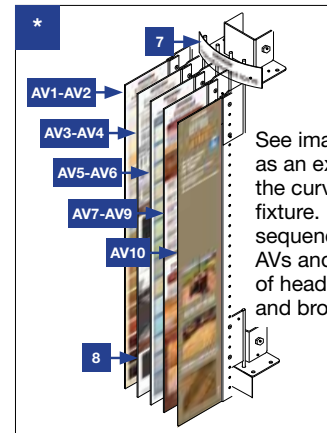

PROTOTYPICAL

Sign Planogram: Deck Restore Cabinet Trans Bay Name: Deck Restore Cabinet Trans

EFFECTIVE:
Jan 20, 2017

PAGE:
1 of 2

Item #2 & 3: Insert brochures into brochure holder attached to H-Frame

48" from the floor to bottom of AV

71" from floor to bottom of Wayfinding Violator

68" from floor to top of first brochure

WF Wayfinding bay number must correspond to bay ID label

Wayfinding Clip

Instructions:

- [Aisle Violators] Install Aisle Violators into Curved Violator Header/Footer fixture, at 48" from the ground to the bottom of the fixture; secured to the H-Frame using the vendor supplied hardware
- [Vendor Display] Install Restore Display into Restore Display Fixture
- [Brochures] Insert brochures (#2 & 3) into brochure holder attached to H-frame and set brochure (#8) inside the Cabinet Transformations Aisle Violator within the curved violator fixture