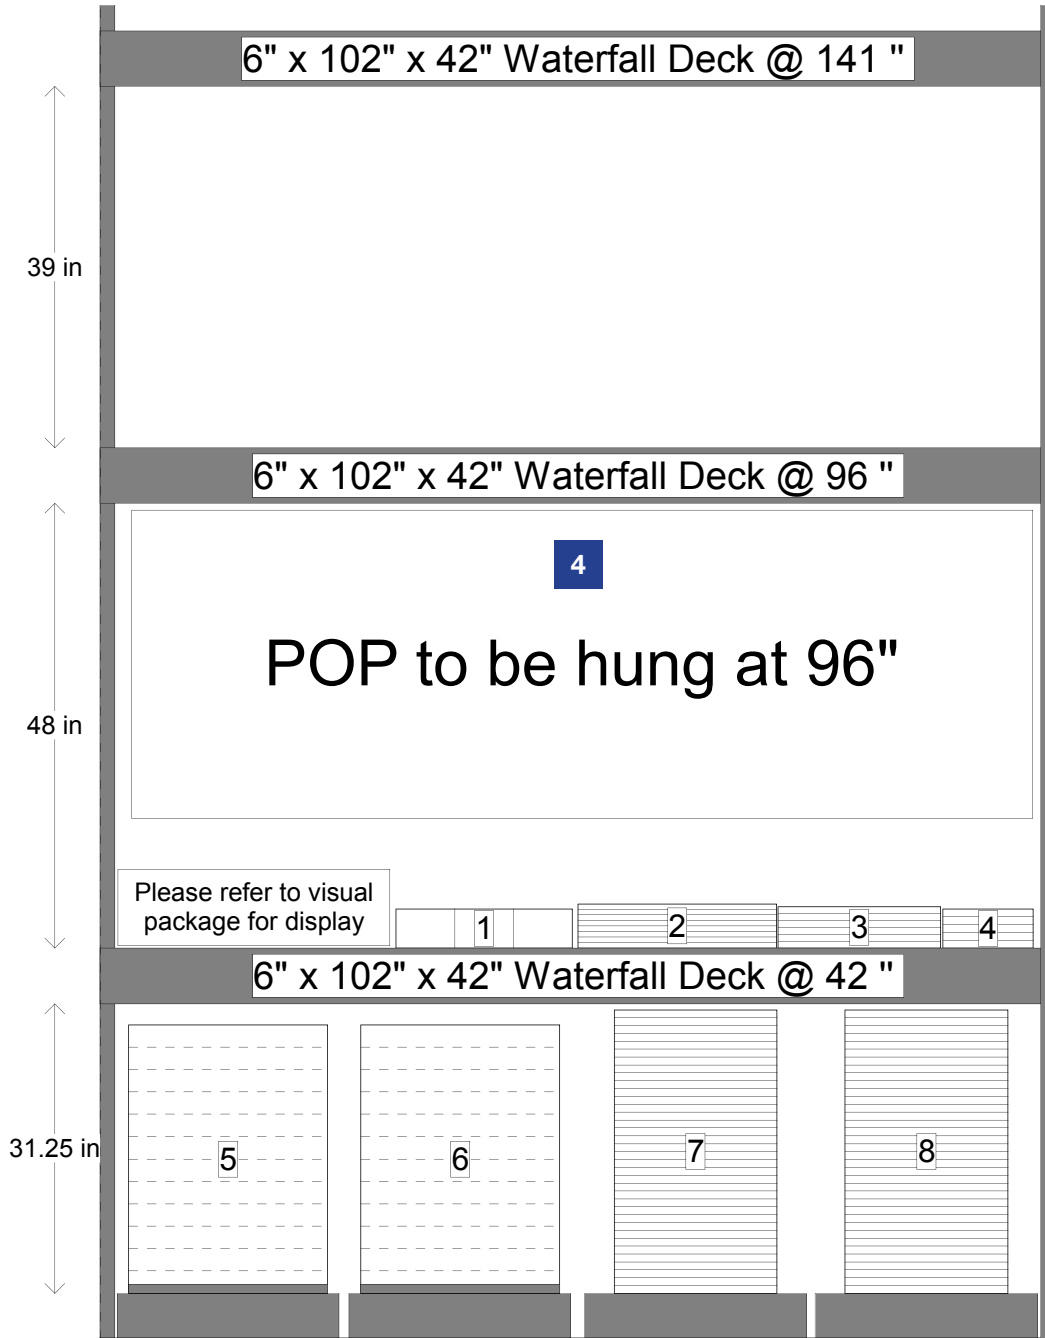

PROTOTYPICAL

**Sign Planogram: Enviro Tile
Bay Name: Enviro Tile 3.2**

EFFECTIVE:

Feb 1 2017

PAGE:

4 of 6

In Bay Signage Requirements

Item #	Part #	Description	Quantity	HD Article #	Hardware Requirements	How to Order
4	HD2800021_003E	EcoTrend Deck Tiles - Banner	1	-	Zip Ties	ePOP
	GA10C	16" Zip Tie	4	-	-	ePOP

Merchandising POG shown is for POP reference only and is not to be used to set product. Refer to your store specific Merchandise POG for product placement.