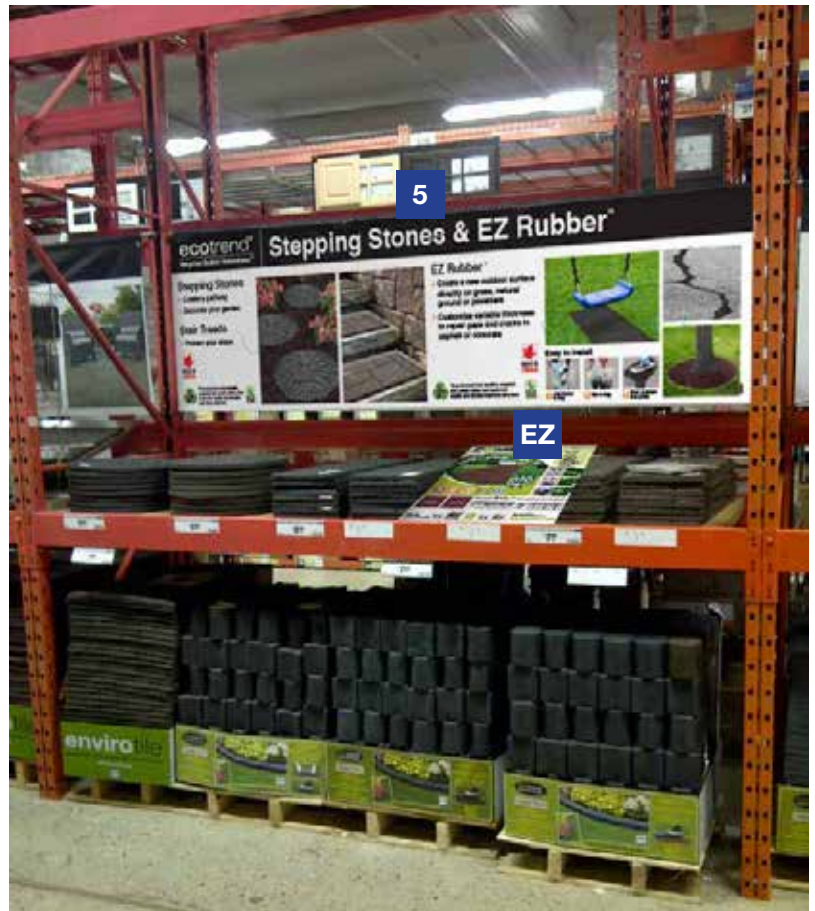

PROTOTYPICAL

Sign Planogram: Enviro Tile Bay Name: Enviro Tile 3.3

EFFECTIVE:

Feb 1 2017

PAGE:

5 of 6

EZ

DO-IT-YOURSELF
DIY
FAITES-LE VOUS MEME

POUR ▸ MIX ▸ SHAPE
VERSEZ ▸ MÉLANGEZ ▸ FORMEZ

12-24"
RECYCLED RUBBER READY TO USE
RECYCLES EN CAOUTCHOUC PRÊT À L'EMPLOI

PROJECT IDEAS:

- Play area
- Tree Ring
- Walkway
- Garden
- Swing Set
- Shed floor
- Patch Solution
- and more...

Installation instructions:

1. **1** Pour binder into bag
2. **2** Mix thoroughly in bag
3. **3** Shape into place

How many EZ Rubber™ bags and cans do you need?

EZ RUBBER™ COVERAGE AT A GLANCE

Thickness (inches)	1"	1.5"	2"
Number of Rubber Bags	1	10	10
Number of Rubber Cans	1	10	10

swatch swatch

Mixing requirement: **1x** + **1x**

For more detailed installation instructions, visit: multyhome.com

5

ecotrend®
Recycled Rubber Innovations™

Stepping Stones

- Create a pathway
- Decorate your garden

Stair Treads

- Protect your steps

MADE IN CANADA

Tires diverted from landfill, recycled into crumb rubber and made into stylish and durable resurface solutions.

Stepping Stones & EZ Rubber™

EZ Rubber™

- Create a new outdoor surface directly on grass, natural ground or pavement
- Customize variable thickness to repair gaps and cracks in asphalt or concrete

Easy to install

1. **1** Add binder in bag
2. **2** Mix in bag
3. **3** Pour & shape into place

MADE IN CANADA

Tires diverted from landfill, recycled into crumb rubber and made into stylish and durable resurface solutions.

Instructions:

- [Banner] Install at 96"