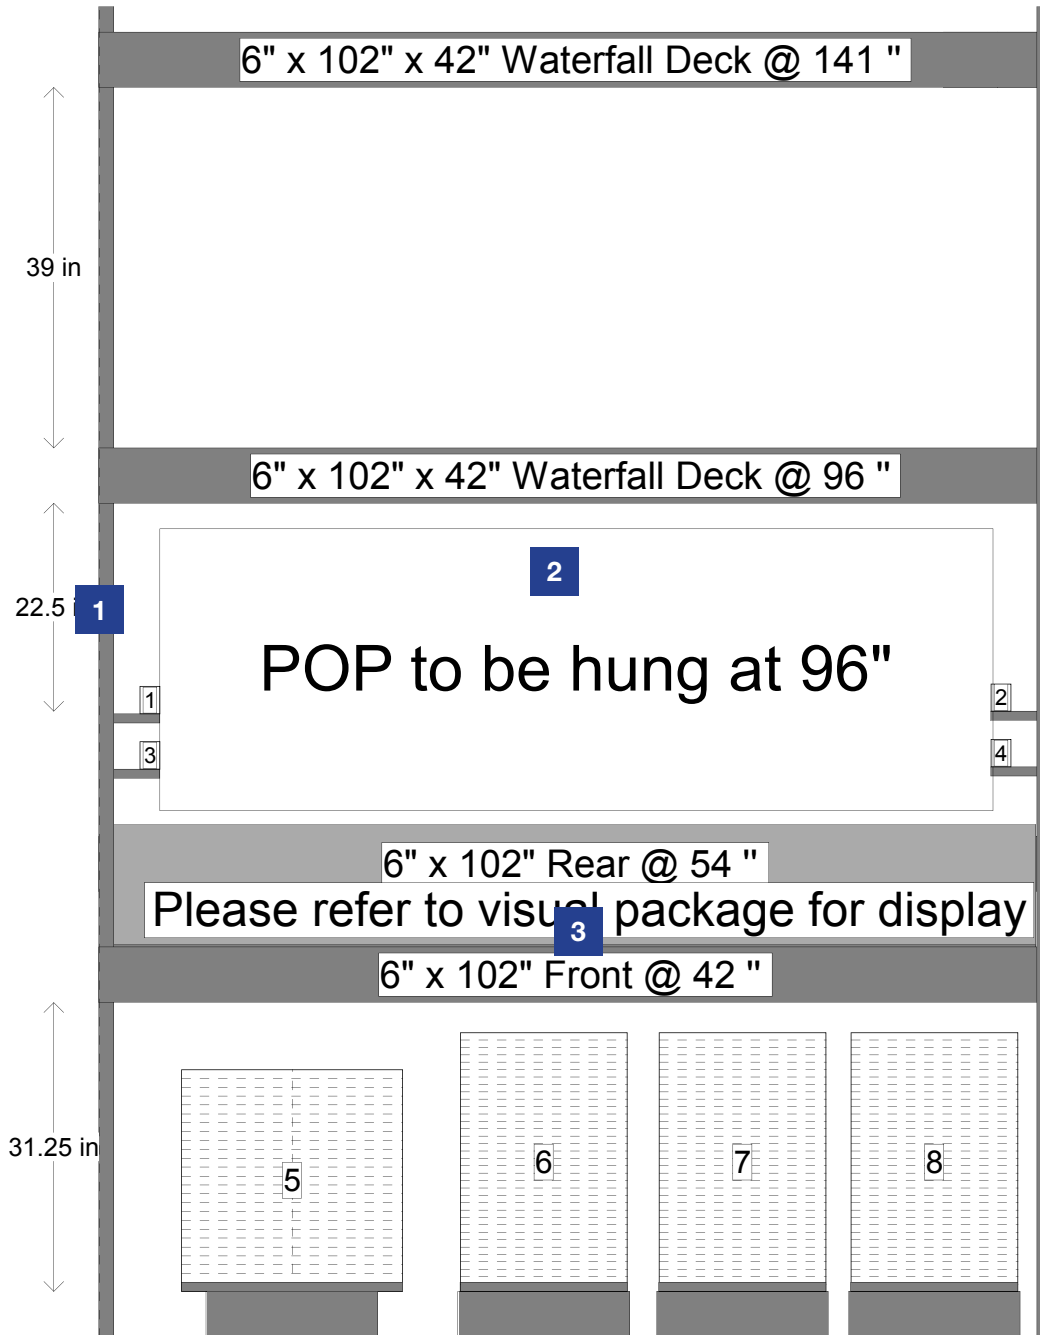

PROTOTYPICAL

**Sign Planogram: Enviro Tile
Bay Name: Enviro Tile 3.1**

EFFECTIVE:

Feb 1 2017

PAGE:

2 of 6

In Bay Signage Requirements

Item #	Part #	Description	Quantity	HD Article #	Hardware Requirements	How to Order
1	D28100C-AV1	Environmental Tile AV	1	-	AV Clips	ePOP
2	HD2800021_002E	EcoTrend Rubber Pavers - Banner	1	-	Zip Ties	ePOP
3	HD2800021_001E	Envirotile Recycled Rubber Tiles - Angled Board	1	-	Fits into Fixture	ePOP
	GA10C	16" Zip Tie	4	-	-	ePOP
	GA001C	Aisle Violator Clips	2	-	-	ePOP

Merchandising POG shown is for POP reference only and is not to be used to set product. Refer to your store specific Merchandise POG for product placement.