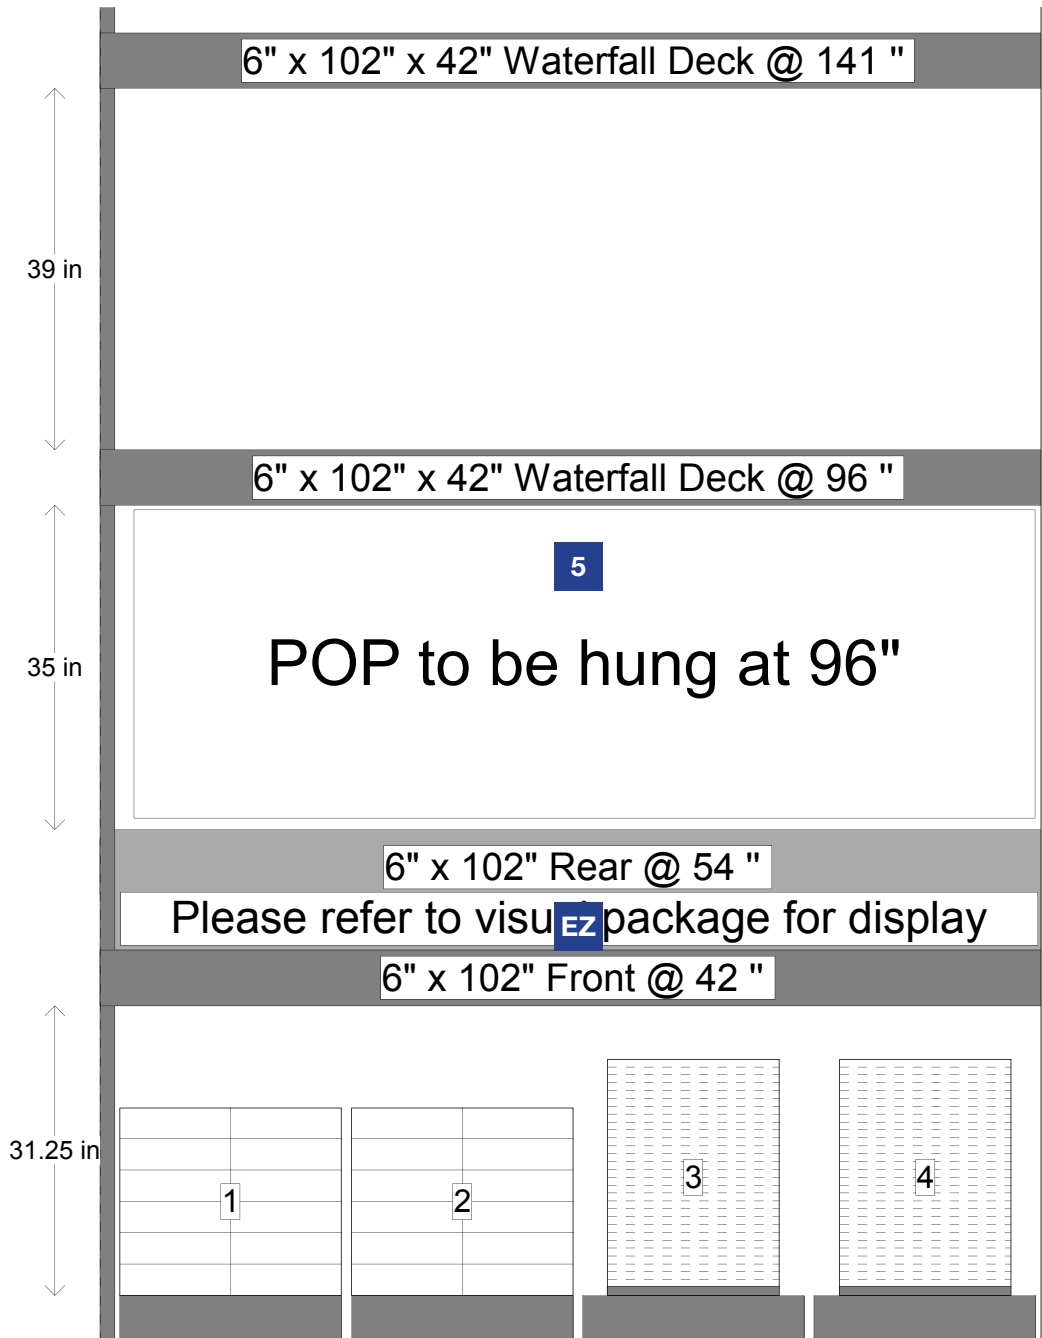

Instructions:

- [Banner] Install at 96"

PROTOTYPICAL

**Sign Planogram: Enviro Tile
Bay Name: Enviro Tile 3.3**

EFFECTIVE:

Feb 1 2017

PAGE:

6 of 6