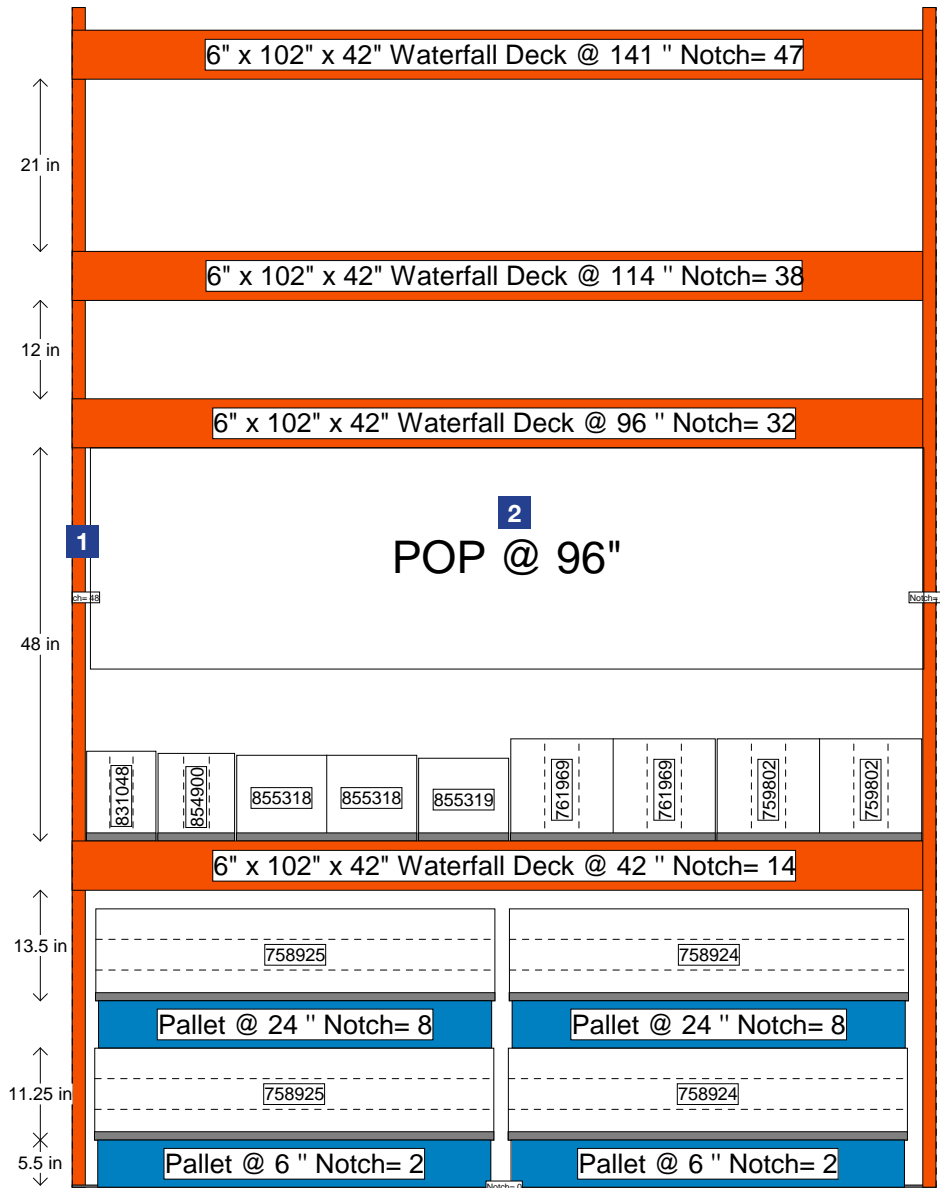

### Instructions:

- [Aisle Violators] Install Aisle Violator using AV clips so bottom edge is 77" above the floor
- [Banner] Install at 96"

## Sign Planogram: Eco Borders and Edging Bay Name: Eco Borders and Edging 2.1

EFFECTIVE:

2/1/2017

PAGE:

2 of 4

### Instructions:

- [Banner] Install at 96"