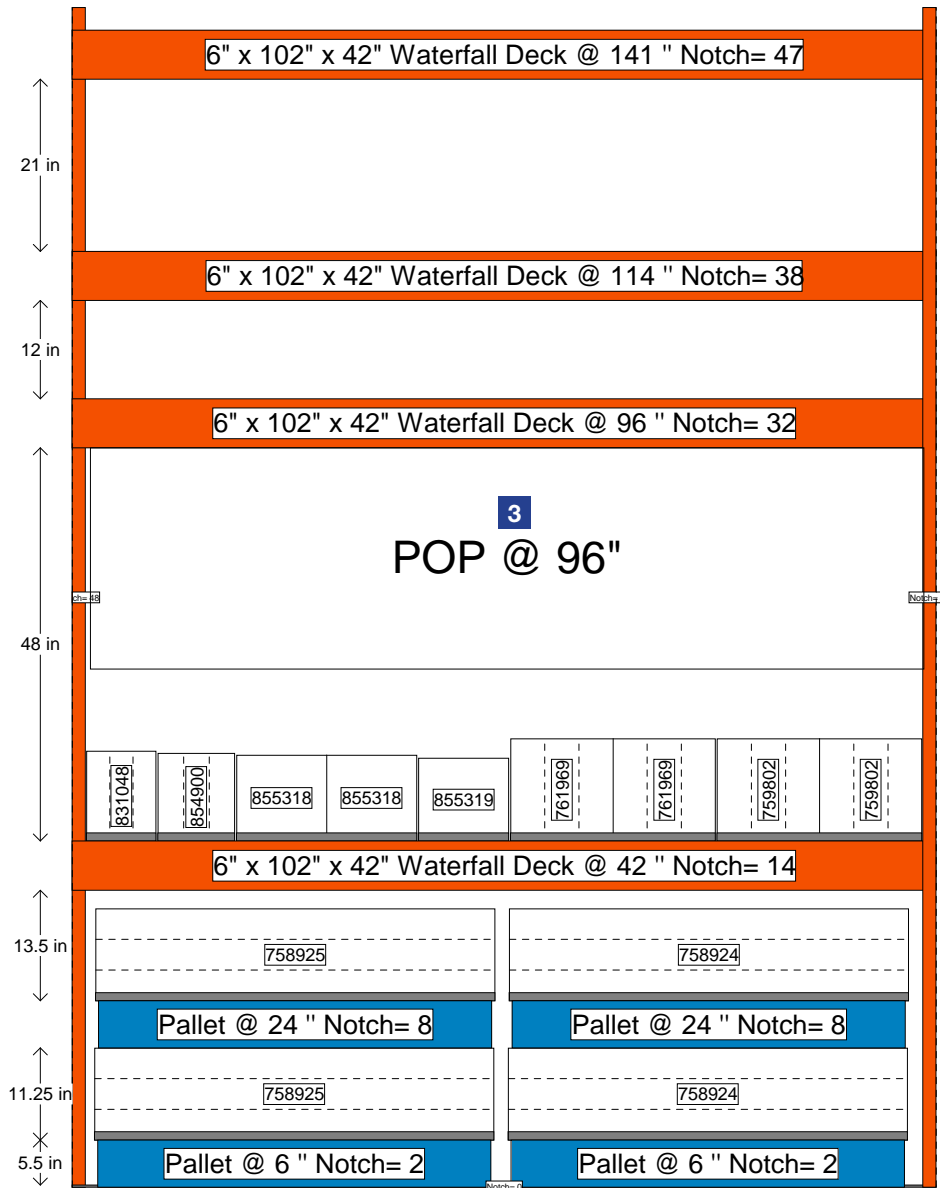

## Sign Planogram: Eco Borders and Edging Bay Name: Eco Borders and Edging 2.2

EFFECTIVE:

2/1/2017

PAGE:

3 of 4

3

### Instructions:

- [Banner] Install at 96"

# PROTOTYPICAL

## Sign Planogram: Eco Borders and Edging Bay Name: Eco Borders and Edging 2.2

EFFECTIVE:

2/1/2017

PAGE:

4 of 4