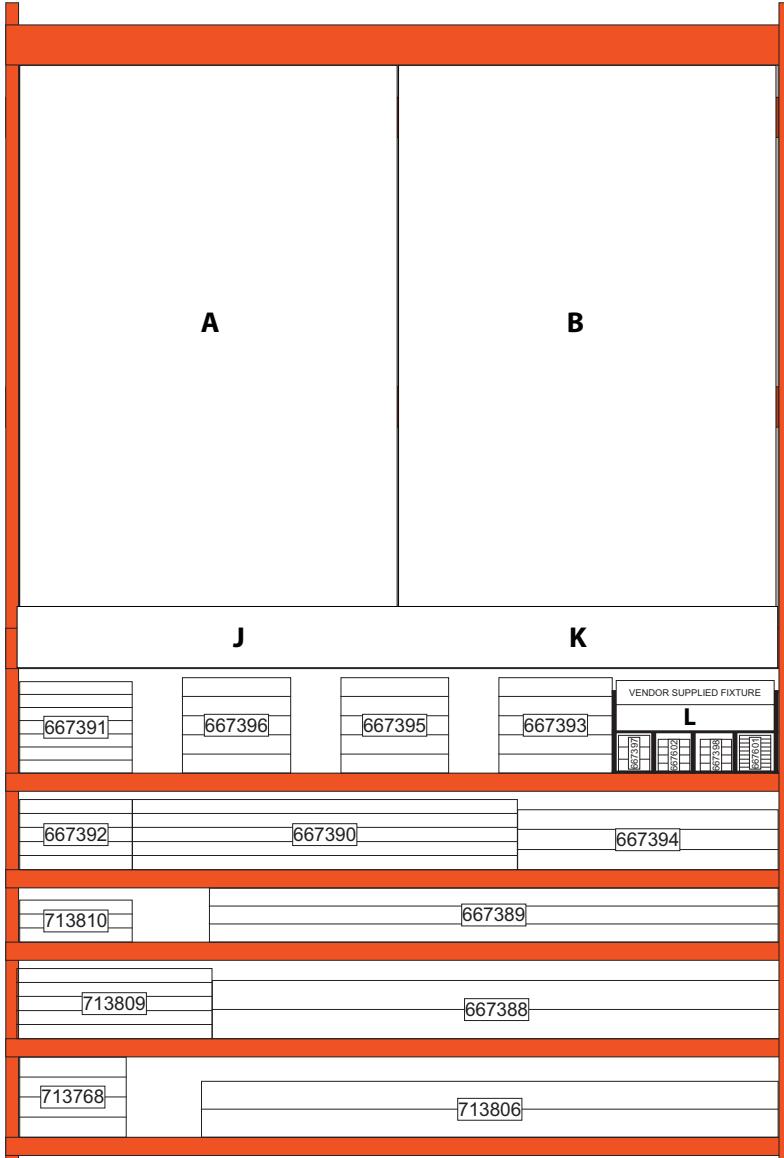

SEE PAGE 2 FOR PHOTOGRAPHIC VISUAL AND PLACEMENT OF SIGNAGE

EXISTING SIDE SKINNING PANELS NEED TO REMAIN IN THE SET

L Available in white and espresso

PLACE SIGN ON LEFT SIDE OF DRAWER SO IT IS FLUSH WITH THE RAISED PORTION OF DRAWER

ITEM #	EPOP #	DESCRIPTION	HARDWARE
A	MSLCBCK-A	MSL Closet Storage Backer Panel A	Foam Tape
B	MSLCBCK-B	MSL Closet Storage Backer Panel B	Foam Tape
C	MSLCCIRKT-1	MSL Closet Storage "Easy Find" Product Card D1	
D	MSLCCIRKT-2	MSL Closet Storage "Easy Find" Product Card D2	
E	MSLCCIRKT-3	MSL Closet Storage "Easy Find" Product Card D4	
F	MSLCCIRKT-4	MSL Closet Storage "Easy Find" Product Card D6	
G	MSLCCIRKT-5	MSL Closet Storage "Easy Find" Product Card D7	
H	MSLCCIRKT-6	MSL Closet Storage "Easy Find" Product Card D8	
I	MSLCCIRKT-7	MSL Closet Storage "Easy Find" Product Card D9	MSLCCHANGRA848 - C-channel - Gray 8" x 48"
J	MSLCINS-A	MSL Closet Storage Insert B "Find More"	
K	MSLCINS-B	MSL Closet Storage Insert A "Find More"	MSLCCHANGRA848 - C-channel - Gray 8" x 48"
L	MSLCWHITE	HD-MSL Closet Storage Available in White Sign	Foam Tape
M	MSLCONPR	HD-MSL Closet Storage Config Price Sign	Foam Tape

EXISTING SIDE SKINNING PANELS NEED TO REMAIN IN THE SET

L THIS SIGN IS PLACED ONTO WHITE DRAWERS THAT ARE NOT DISPLAYED IN THIS IMAGE. PLACE SIGN ON LEFT SIDE OF DRAWER SO IT IS FLUSH WITH THE RAISED PORTION OF DRAWER