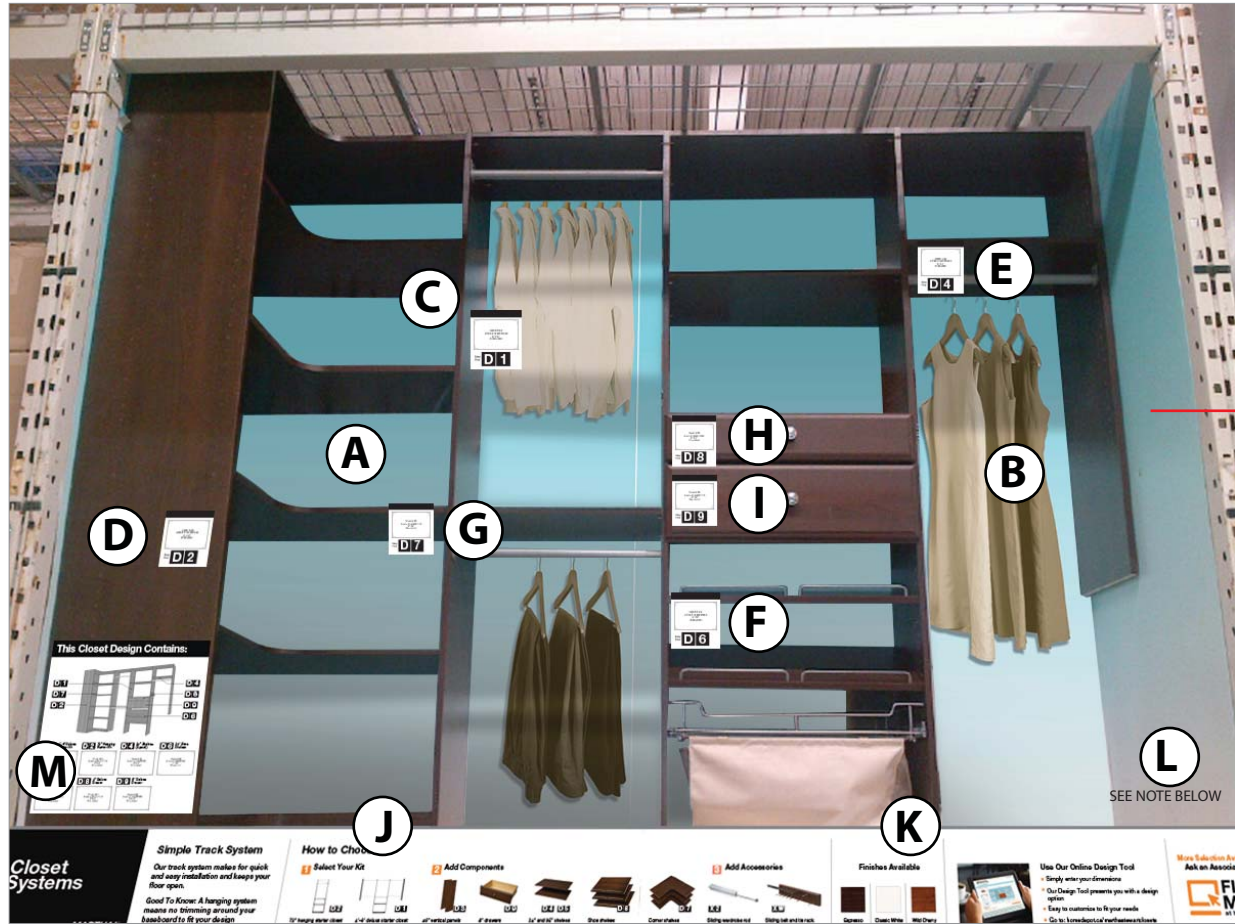

SEE PAGE 2 FOR PHOTOGRAPHIC VISUAL AND PLACEMENT OF SIGNAGE

EXISTING SIDE SKINNING PANELS NEED TO REMAIN IN THE SET

L Available in white and espresso

PLACE SIGN ON LEFT SIDE OF DRAWER SO IT IS FLUSH WITH THE RAISED PORTION OF DRAWER

ITEM #	EPOP #	DESCRIPTION	HARDWARE
A	MSLCBCK-A	MSL Closet Storage Backer Panel A	Foam Tape
B	MSLCBCK-B	MSL Closet Storage Backer Panel B	Foam Tape
C	MSLCCIRKT-1	MSL Closet Storage "Easy Find" Product Card D1	
D	MSLCCIRKT-2	MSL Closet Storage "Easy Find" Product Card D2	
E	MSLCCIRKT-3	MSL Closet Storage "Easy Find" Product Card D4	
F	MSLCCIRKT-4	MSL Closet Storage "Easy Find" Product Card D6	
G	MSLCCIRKT-5	MSL Closet Storage "Easy Find" Product Card D7	
H	MSLCCIRKT-6	MSL Closet Storage "Easy Find" Product Card D8	
I	MSLCCIRKT-7	MSL Closet Storage "Easy Find" Product Card D9	MSLCCHANGRA848 - C-channel - Gray 8" x 48"
J	MSLCINS-A	MSL Closet Storage Insert B "Find More"	
K	MSLCINS-B	MSL Closet Storage Insert A "Find More"	MSLCCHANGRA848 - C-channel - Gray 8" x 48"
L	MSLCWHITE	HD-MSL Closet Storage Available in White Sign	Foam Tape
M	MSLCONPR	HD-MSL Closet Storage Config Price Sign	Foam Tape

EXISTING SIDE SKINNING PANELS NEED TO REMAIN IN THE SET

L THIS SIGN IS PLACED ONTO WHITE DRAWERS THAT ARE NOT DISPLAYED IN THIS IMAGE. PLACE SIGN ON LEFT SIDE OF DRAWER SO IT IS FLUSH WITH THE RAISED PORTION OF DRAWER