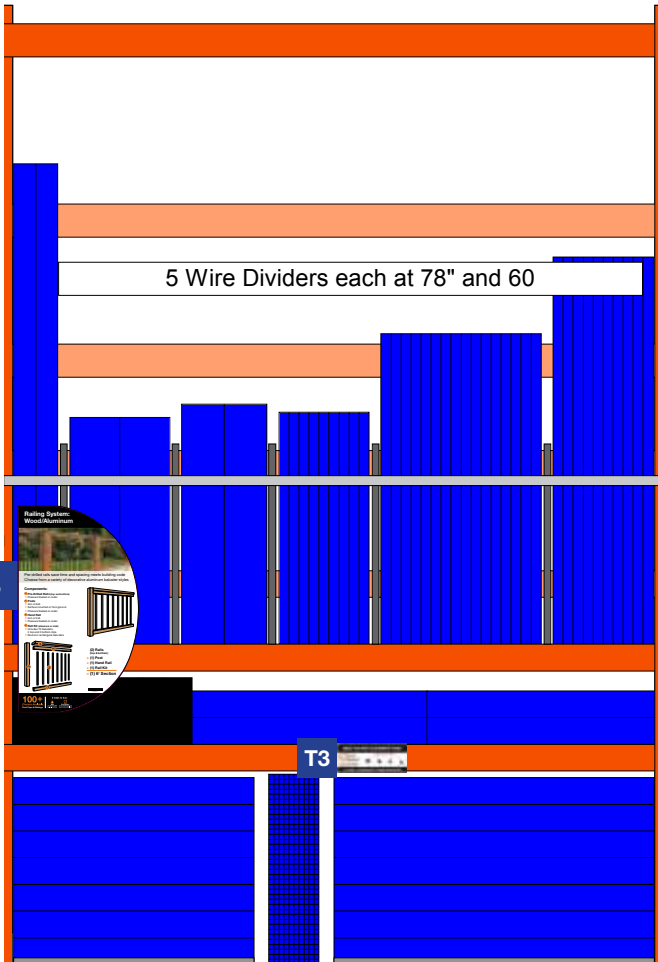

Sign Planogram: Deck & Fence Accessories

Bay Name: Deck & Fence Accessories 4.2

EFFECTIVE:
Apr 24, 2015

PAGE:
3 of 8

3 Railing System: Wood/Aluminum

Components:

• **Posts**

• **Hand Rail**

• 2x4 or 2x6
• Pressure treated or cedar

• **Rail Kit** (stainless or steel)

100+
Choice Available
and Color Finishes

3

T3

T3

NEED THE RIGHT EQUIPMENT NOW?

Tool Rental
Lawn and Garden Projects
4-Hour, Daily, Weekly or Monthly Rental Options
Pro Grade • Trusted Brands • Flexible Rental Periods

Instructions:

- [Bay Violator] Attach Bay Violator spine to uprights so top edge is 68" above the floor; insert POP into the spine
- [Truck Label] Place label on the beam below the product