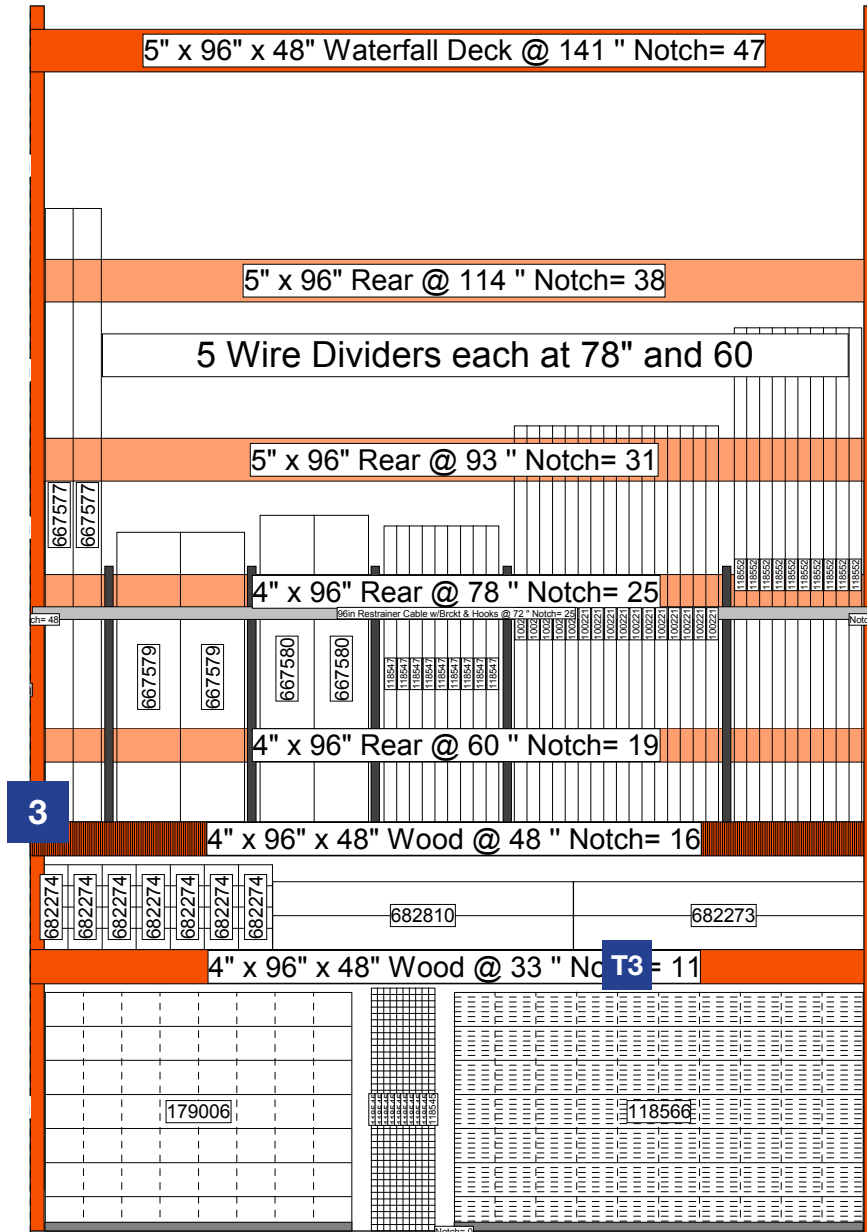

(2) Rails (top & bottom)
(1) Post
(1) Hand Rail
(1) Rail Kit
(1) 6' Section

100+
Choice Available
and Color Finishes

2 ways to buy
1. Buy by the foot
2. Buy by the section

3

T3

T3

NEED THE RIGHT EQUIPMENT NOW?

Tool Rental
Lawn and Garden Projects
4-Hour, Daily, Weekly or Monthly Rental Options
Pro Grade • Trusted Brands • Flexible Rental Periods

Instructions:

- [Bay Violator] Attach Bay Violator spine to uprights so top edge is 68" above the floor; insert POP into the spine
- [Truck Label] Place label on the beam below the product

Sign Planogram: Deck & Fence Accessories

Bay Name: Deck & Fence Accessories 4.2

EFFECTIVE:
Apr 24, 2015

PAGE:
4 of 8

In Bay Signage Requirements

Item #	Part #	Description	Quantity	HD Article #	Hardware Requirements	How to Order
3	D21005C-01	Wood/Aluminum Railing Systems Bay Violator	1	multiple	Bay Violator Spine	ePOP
T3	TR-VINBM3B	Tool Rental Lawn and GardenB - Vinyl Beam Label	1	-	-	ePOP
	MS2957	Bay Violator Spine	1	-	-	ePOP