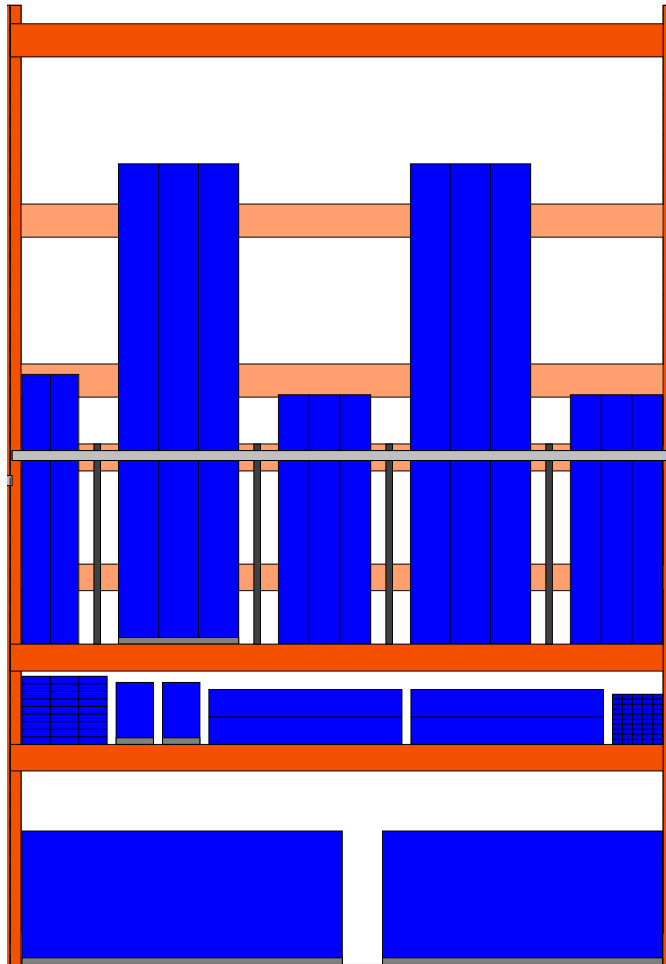

Sign Planogram: Deck & Fence Accessories

Bay Name: Deck & Fence Accessories 4.3

EFFECTIVE:
Apr 24, 2015

PAGE:
5 of 8

Instructions:

- No POP in this bay