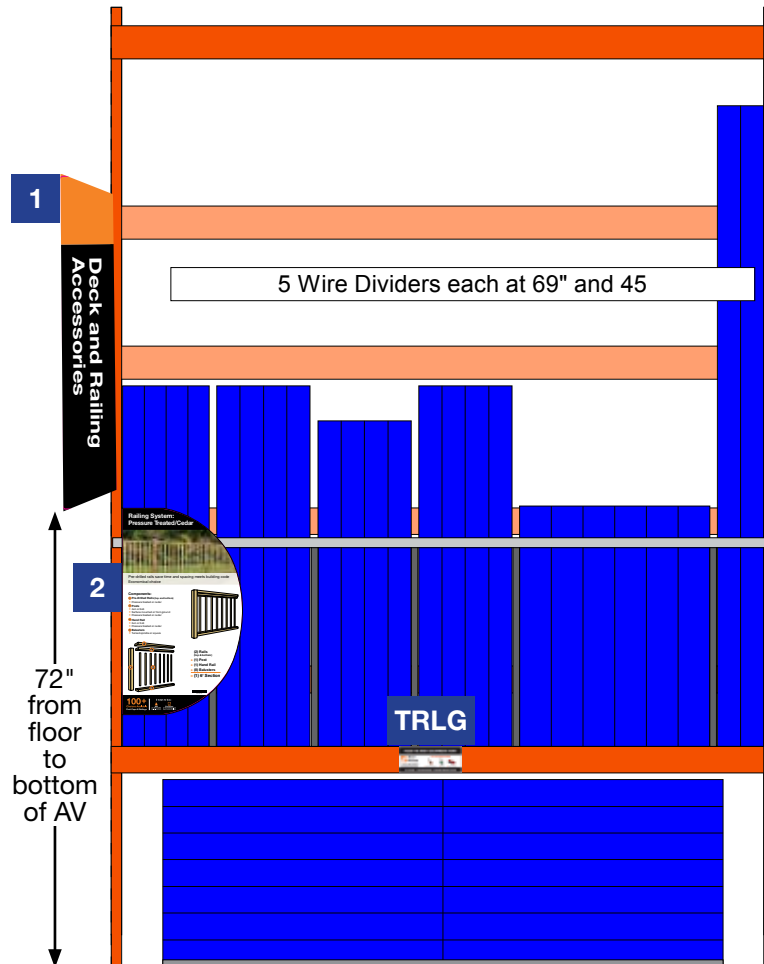

Sign Planogram: Deck & Fence Accessories

Bay Name: Deck & Fence Accessories 4.1

EFFECTIVE:
Apr 24, 2015

PAGE:
1 of 8

1

Deck and Railing Accessories

2

Railing System: Pressure Treated/Cedar

Pre-drilled rails save time and spacing meets building code
Economical choice

Components:

- Pre-Drilled Rails (top and bottom)
 - Pressure treated or cedar
- Posts
 - 4x4 or 6x6
 - Surface mounted or from ground
 - Pressure treated or cedar
- Hand Rail
 - 2x4 or 2x6
 - Pressure treated or cedar
- Balusters
 - Turned spindle or square

Pro Grade • Trusted Brands • Flexible Rental Periods

Instructions:

- [Aisle Violators] Install Aisle Violator using AV clips so bottom edge is 72" above the floor
- [Bay Violator] Attach Bay Violator spine to uprights so top edge is 68" above the floor; insert POP into the spine