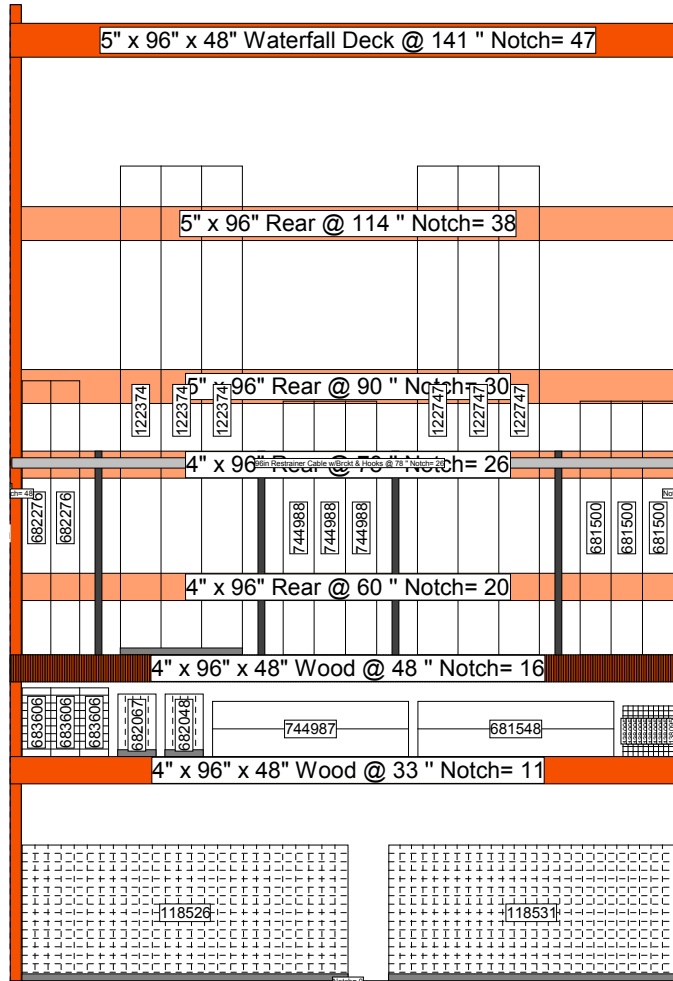

EFFECTIVE:
Apr 24, 2015

PAGE:
5 of 8

Instructions:

- No POP in this bay

Sign Planogram: Deck & Fence Accessories

Bay Name: Deck & Fence Accessories 4.3

EFFECTIVE:
Apr 24, 2015

PAGE:
6 of 8