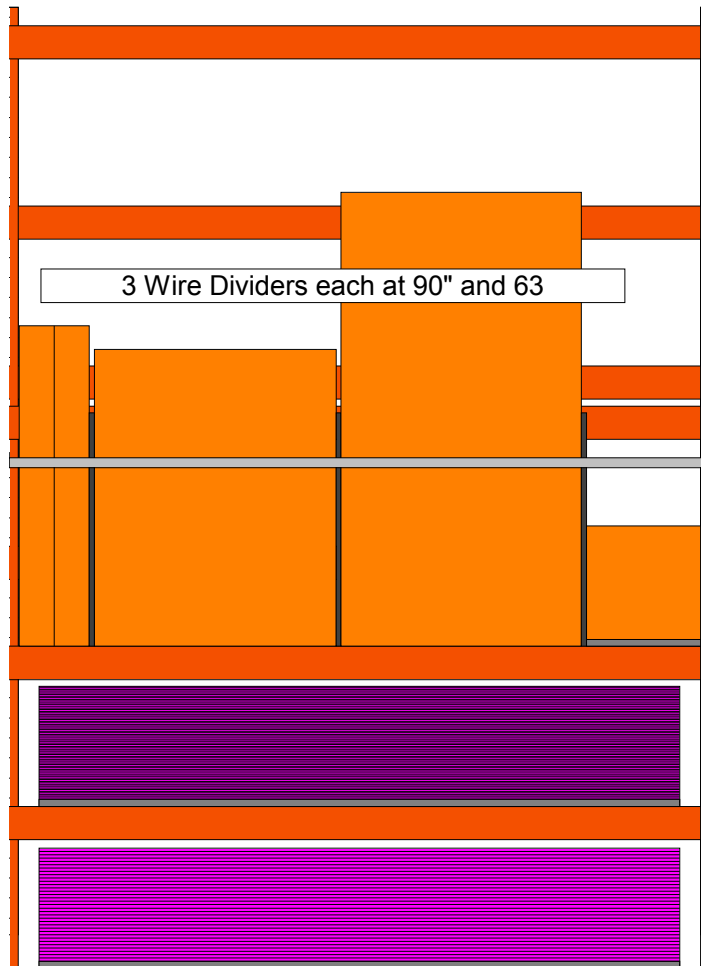

In Bay Signage Requirements

Item #	Part #	Description	Quantity	HD Article #	Hardware Requirements	How to Order
No POP Required for this Bay						

Merchandising POG shown is for POP reference only and is not to be used to set product. Refer to your store specific Merchandise POG for product placement.

Sign Planogram: Deck & Fence Accessories

Bay Name: Deck & Fence Accessories 4.4

EFFECTIVE:
Apr 24, 2015

PAGE:
7 of 8

Instructions:

- [Aisle Violators] Install Aisle Violator using AV clips so bottom edge is 72" above the floor