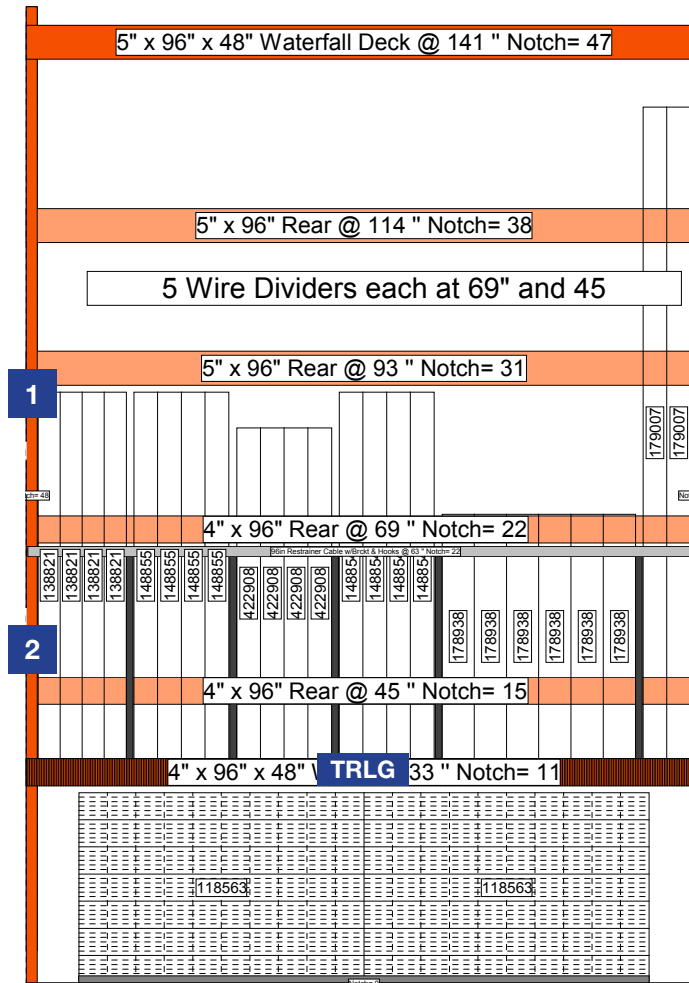

Pro Grade • Trusted Brands • Flexible Rental Periods

Instructions:

- [Aisle Violators] Install Aisle Violator using AV clips so bottom edge is 72" above the floor
- [Bay Violator] Attach Bay Violator spine to uprights so top edge is 68" above the floor; insert POP into the spine

Sign Planogram: Deck & Fence Accessories

Bay Name: Deck & Fence Accessories 4.1

EFFECTIVE:
Apr 24, 2015

PAGE:
2 of 8

In Bay Signage Requirements

Item #	Part #	Description	Quantity	HD Article #	Hardware Requirements	How to Order
1	D21005C-AV2	Deck and Railing Accessories Aisle Violator	1	-	AV Clips	ePOP
2	D21005C-02	Pressure Treated/Cedar Railing Systems Bay Violator	1	multiple	Bay Violator Spine	ePOP
TRLG	TR-VINBM3A	Tool Rental Lawn and Garden - Vinyl Beam Label	1	-	-	ePOP
	GA001C	AV Clips	2	-	-	ePOP
	MS2957	Bay Violator Spine	1	-	-	ePOP