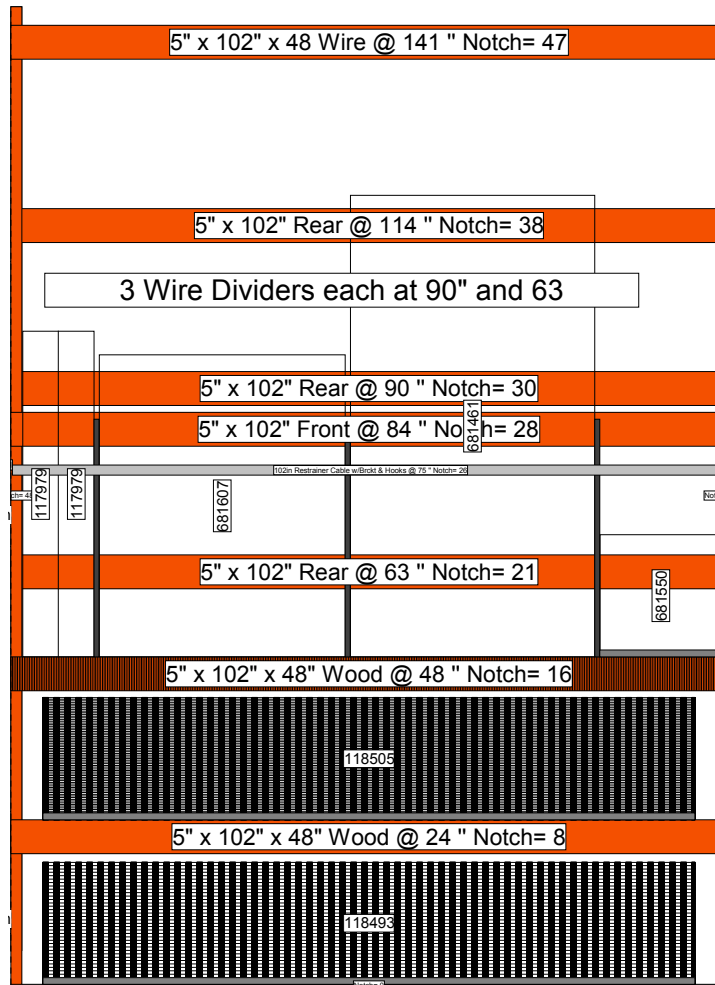

Sign Planogram: Deck & Fence Accessories

Bay Name: Deck & Fence Accessories 4.4

EFFECTIVE:
Apr 24, 2015

PAGE:
8 of 8

In Bay Signage Requirements

Item #	Part #	Description	Quantity	HD Article #	Hardware Requirements	How to Order
No POP Required for this Bay