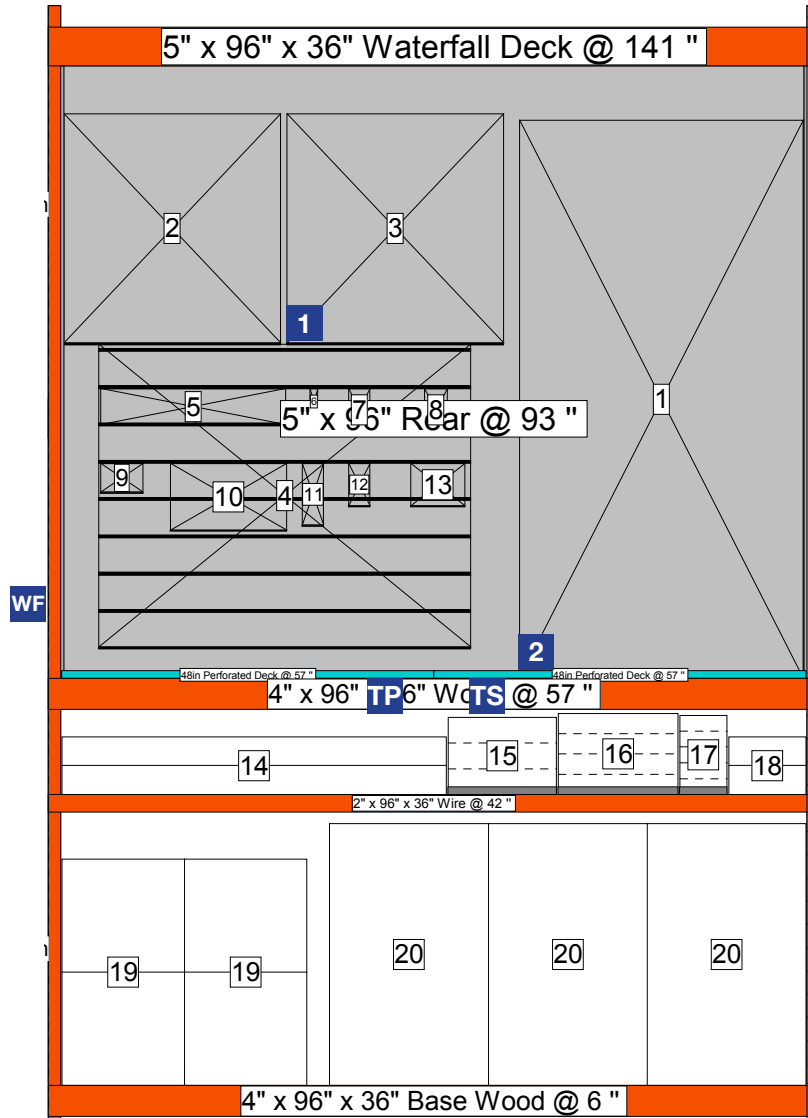

122 lb. Total weight capacity

28" W x 12" L x 29.6" H

2 HUSKY 36" Storage Cabinet

- Lockable doors with magnetic closures
- Sturdy double-wall doors include pegboard door panels for additional storage
- 3 adjustable shelves each with 150 lb. weight capacity accommodate multiple storage needs
- Back wall grommets for cord access
- Adjustable feet for stability

622 lb. Total weight capacity

36.6" W x 18.3" L x 72" H

WF Wayfinding bay number must correspond to bay ID label

Instructions:

- [Wayfinding Violator] Install Wayfinding Violator using wayfinding clip so bottom edge is 70.5" above the floor
- [Product Card] Attach product card to product display in bottom left corner
- [Grey Screw Cover Stickers] Adhere to exposed screws in melamine
- [Beam Labels] Remove any old beam labels (if applicable) and place label on beam as indicated

PROTOTYPICAL

Sign Planogram: Garage Storage Metal Bay Name: Garage Metal 1

EFFECTIVE:
May 9, 2016

PAGE:
2 of 4

In Bay Signage Requirements

Item #	Part #	Description	Quantity	HD Article #	Hardware Requirements	How to Order
1	D59046C-03	28" Wall Cabinet - Product Card	1	1000846224	Double-Sided Tape	ePOP
2	D59046C-04	36" Storage Cabinet - Product Card	1	1000846225	Double-Sided Tape	ePOP
TP	SAF2034	2-MAN Lift Stickers	1	-	-	ePOP
SS	GA020	Grey Screw Caps Stickers	1	-	-	ePOP
TS	TR-VINBM1	Truck Rental Vinyl Beam Label	1	-	-	ePOP
WF	Varies by bay ID #	Wayfinding Violator	1	-	Wayfinding Clip	ePOP
-	GA008C	Double-Sided Tape - 216'	-	-	-	ePOP
-	124-300TESA	Wayfinding Clip	1	-	-	ePOP