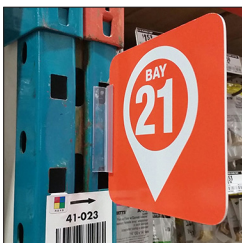

WF Wayfinding bay number must correspond to bay ID label