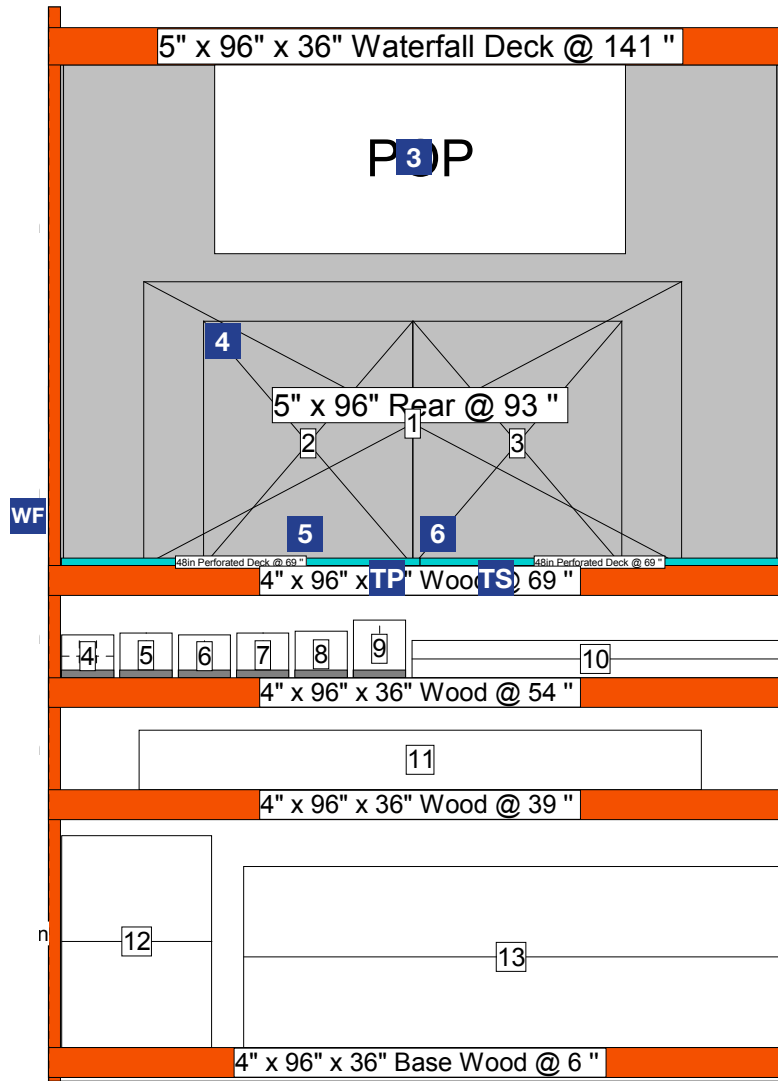

622 lb. Total weight capacity

36.6" W x 18.3" L x 72" H

WF Wayfinding bay number must correspond to bay ID label

Instructions:

- [Wayfinding Violator] Install Wayfinding Violator using wayfinding clip so bottom edge is 70.5" above the floor
- [Product Card] Attach product card to product display in bottom left corner
- [Grey Screw Cover Stickers] Adhere to exposed screws in melamine
- [Beam Labels] Remove any old beam labels (if applicable) and place label on beam as indicated

EFFECTIVE:
May 9, 2016

PAGE:
3 of 4

WF Wayfinding bay number must correspond to bay ID label

Instructions:

- [Wayfinding Violator] Install Wayfinding Violator using wayfinding clip so bottom edge is 70.5" above the floor
- [Banner] Adhere banner to top of melamine above work table as shown
- [Product Card] Attach product card to product display in bottom left corner
- [Grey Screw Cover Stickers] Adhere to exposed screws in melamine
- [Beam Labels] Remove any old beam labels (if applicable) and place label on beam as indicated

PROTOTYPICAL

Sign Planogram: Garage Storage Metal Bay Name: Garage Metal 2

EFFECTIVE:
May 9, 2016

PAGE:
4 of 4

In Bay Signage Requirements

Item #	Part #	Description	Quantity	HD Article #	Hardware Requirements	How to Order
3	D59046C-06	Husky backdrop banner	1	-	Double-Sided Tape	ePOP
4	D59046C-05	72" Workbench - Product Card	1	1000846226	Double-Sided Tape	ePOP
5	D59046C-01	28" 2-Door Base Cab - Product Card	1	1000846222	Double-Sided Tape	ePOP
6	D59046C-02	28" 4-Drawer Base Cab - Product Card	1	1000846223	Double-Sided Tape	ePOP
TP	SAF2034	2-MAN Lift Stickers	1	-	-	ePOP
SS	GA020	Grey Screw Caps Stickers	1	-	-	ePOP
TS	TR-VINBM1	Truck Rental Vinyl Beam Label	1	-	-	ePOP
WF	Varies by bay ID #	Wayfinding Violator	1	-	Wayfinding Clip	ePOP
-	GA008C	Double-Sided Tape - 216'	-	-	-	ePOP
-	124-300TESA	Wayfinding Clip	1	-	-	ePOP