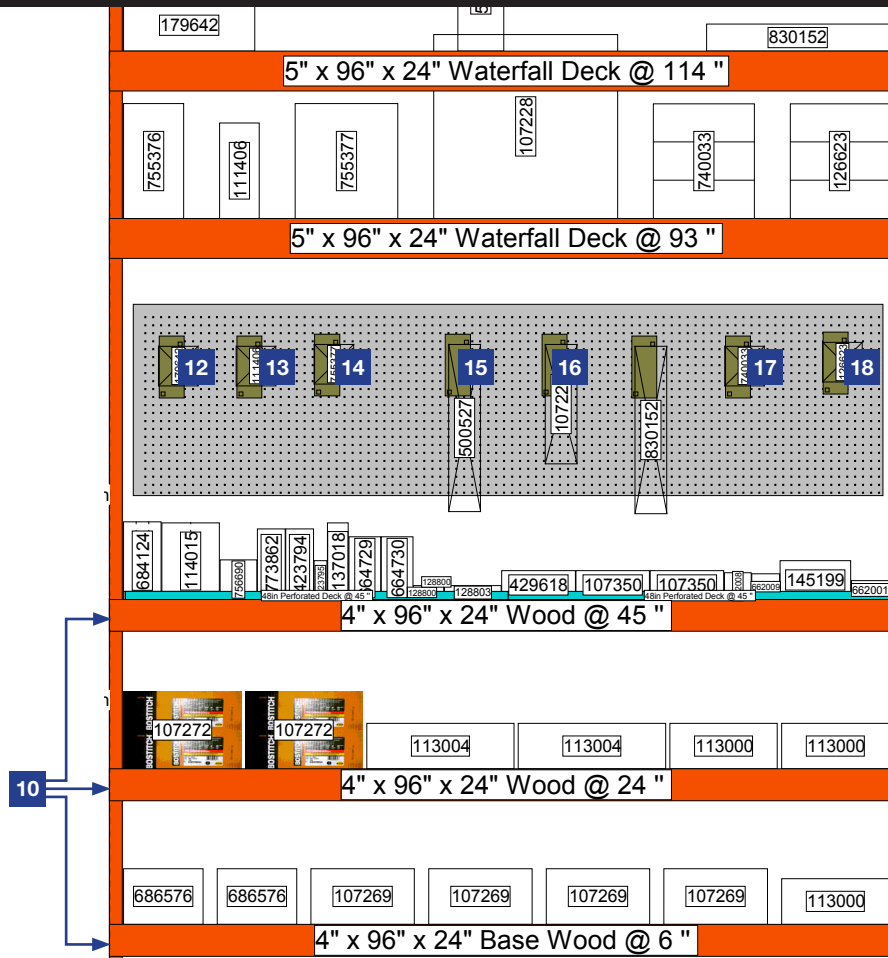

PROTOTYPICAL

Sign Planogram: Pneumatic Nailers & Nails Bay Name: PneumNailers + Nails 3.2

EFFECTIVE:
Jul 8, 2015
PAGE:
4 of 9

In Bay Signage Requirements

Item #	Part #	Description	Quantity	HD Article #	Hardware Requirements	How to Order
12	D25089C-18	Bostitch Coil Framing Nailer Product Card	1	1000179642	Peg Hooks	ePOP
13	D25089C-22	Bostitch Coil Roofing Nailer Product Card	1	1000111406	Peg Hooks	ePOP
14	D25089C-35	Ridgid 1-3/4" Coil Roofing Nailer Product Card	1	1000755377	Peg Hooks	ePOP
15	D25089C-25	Bostitch Hardwood Flooring Nailer kit Product Card	1	1000500527	Peg Hooks	ePOP
16	D25089C-23	Bostitch Hardwood Flooring Stapler kit Product Card	1	1000107228	Peg Hooks	ePOP
17	D25089C-24	Bostitch Engineered and Bamboo Flooring Stapler Product Card	1	1000740033	Peg Hooks	ePOP
18	D25089C-27	Bostitch Finishing Nailer Product Card	1	1000126623	Peg Hooks	ePOP
10	D25089C-03	3" x 3.5" Roofing Beam Label	Varies	-	-	ePOP
	D25089C-04	3" x 3.5" Siding Beam Label	Varies	-	-	ePOP
	D25089C-05	3" x 3.5" Framing Beam Label	Varies	-	-	ePOP
	D25089C-06	3" x 3.5" Flooring Beam Label	Varies	-	-	ePOP
	D25089C-07	3" x 3.5" Accessories Beam Label	Varies	-	-	ePOP
	D25089C-08	3" x 3.5" Metal Connecting Beam Label	Varies	-	-	ePOP
11	D25089C-40	Flooring, Framing, Siding Sticker Sheet	1	-	-	ePOP
	D25089C-41	Finishing, Roofing, Metal Connecting Sticker Sheet	1	-	-	ePOP
	PBS-94A	Peg Hooks - Plastic White	8			ePOP

Merchandising POG shown is for POP reference only and is not to be used to set product. Refer to your store specific Merchandise POG for product placement.