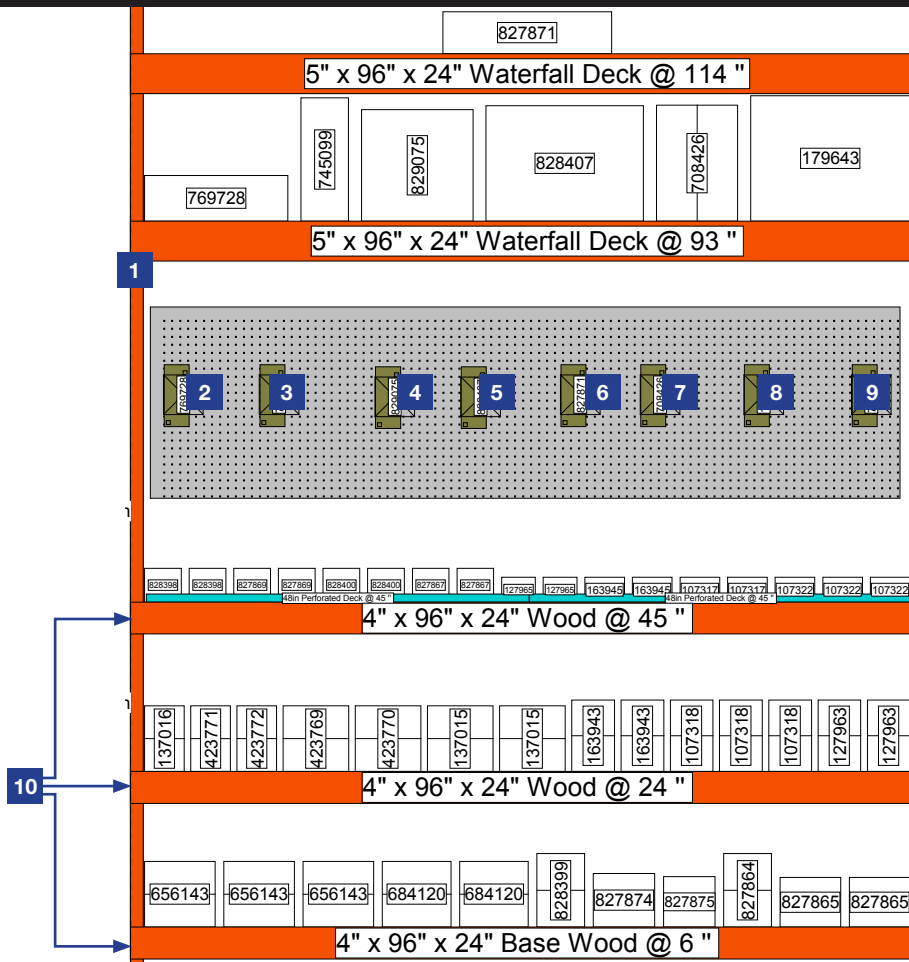

PROTOTYPICAL

Sign Planogram: Pneumatic Nailers & Nails Bay Name: PneumNailers + Nails 3.1

EFFECTIVE:
Jul 8, 2015
PAGE:
2 of 9

In Bay Signage Requirements

Item #	Part #	Description	Quantity	HD Article #	Hardware Requirements	How to Order
1	D25089C-AV1	Pneumatic Nailers & Nails Aisle Violator	1	-	AV Clips	ePOP
2	D25089C-09	Paslode Cordless Framing Nailer Fuel Powered Lithium-Ion Product Card	1	1000769728	Peg Hooks	ePOP
3	D25089C-12	DeWalt 20 Volt Cordless Framing Nailer Product Card	1	1000745099	Peg Hooks	ePOP
4	D25089C-10	Paslode Compact Framing Nailer Product Card	1	1000829075	Peg Hooks	ePOP
5	D25089C-11	Paslode PowerMaster Plus Product Card	1	1000828407	Peg Hooks	ePOP
6	D25089C-13	DeWalt Paper Tape Framing Nailer Product Card	1	1000827871	Peg Hooks	ePOP
7	D25089C-33	Ridgid Clipped Head Framing Nailer Product Card	1	1000708426	Peg Hooks	ePOP
8	D25089C-19	Bostitch Stick Framing Nailer Product Card	1	1000179643	Peg Hooks	ePOP
9	D25089C-34	Ridgid Palm Nailer Product Card	1	1000755376	Peg Hooks	ePOP
10	D25089C-03	3" x 3.5" Roofing Beam Label	Varies	-	-	ePOP
	D25089C-04	3" x 3.5" Siding Beam Label	Varies	-	-	ePOP
	D25089C-05	3" x 3.5" Framing Beam Label	Varies	-	-	ePOP
	D25089C-06	3" x 3.5" Flooring Beam Label	Varies	-	-	ePOP
	D25089C-07	3" x 3.5" Accessories Beam Label	Varies	-	-	ePOP
	D25089C-08	3" x 3.5" Metal Connecting Beam Label	Varies	-	-	ePOP
11	D25089C-40	Flooring, Framing, Siding Sticker Sheet	1	-	-	ePOP
	D25089C-41	Finishing, Roofing, Metal Connecting Sticker Sheet	1	-	-	ePOP
	GA001C	AV Clips	2	-	-	ePOP
	PBS-94A	Peg Hooks - Plastic White	8			ePOP

Merchandising POG shown is for POP reference only and is not to be used to set product. Refer to your store specific Merchandise POG for product placement.