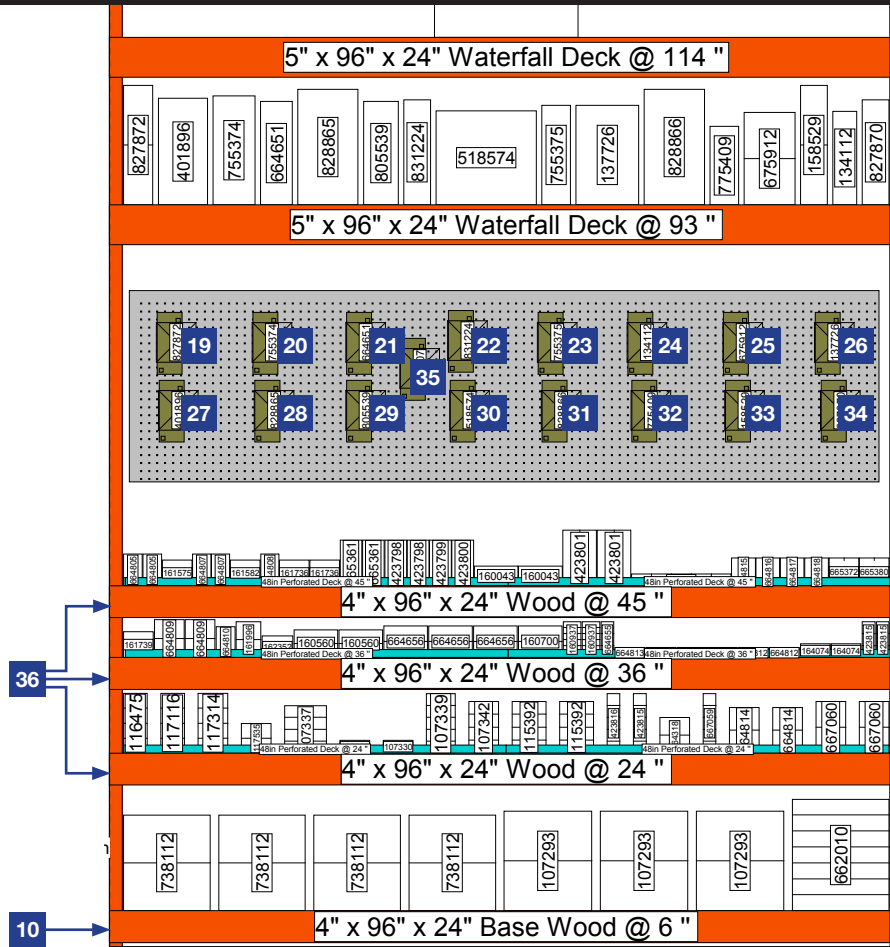

PROTOTYPICAL

Sign Planogram: Pneumatic Nailers & Nails Bay Name: PneumNailers + Nails 3.3

EFFECTIVE:
Jul 8, 2015
PAGE:
6 of 9

In Bay Signage Requirements

Item #	Part #	Description	Quantity	HD Article #	Hardware Requirements	How to Order
19	D25089C-17	DeWalt True Sight™ Finish Nailer Product Card	1	1000827872	Peg Hooks	ePOP
20	D25089C-37	Ridgid Finish Nailer Product Card	1	1000755374	Peg Hooks	ePOP
21	D25089C-29	Porter Cable 16 Gauge 2-1/2" Finish Nailer Product Card	1	1000664651	Peg Hooks	ePOP
22	D25089C-15	DeWalt True Sight™ Brad Nailer Product Card	1	1000831224	Peg Hooks	ePOP
23	D25089C-36	Ridgid 18 Gauge Brad Nailer Product Card	1	1000755375	Peg Hooks	ePOP
24	D25089C-26	Bostitch 2-in-1 Brad Nailer/Finish Stapler Product Card	1	1000134112	Peg Hooks	ePOP
25	D25089C-31	Porter Cable Pin Nailer Product Card	1	1000675912	Peg Hooks	ePOP
26	D25089C-28	Porter Cable 18 Gauge 2" Brad Nailer Product Card	1	1000137726	Peg Hooks	ePOP
27	D25089C-16	DeWalt 18V XRP Cordless Finish Nailer Product Card	1	1000401896	Peg Hooks	ePOP
28	D25089C-43	Ridgid 18V Hyperdrive Finish Nailer Kit	1	1000828865	Peg Hooks	ePOP
29	D25089C-39	Ryobi Airstrike Finish Nailer Product Card	1	1000805539	Peg Hooks	ePOP
30	D25089C-14	DeWalt 18V XRP Cordless Brad Nailer Product Card	1	1000518574	Peg Hooks	ePOP
31	D25089C-42	Ridgid 18V Hyperdrive Cordless Brad Nailer Kit	1	1000828866	Peg Hooks	ePOP
32	D25089C-38	Ryobi 18 Volt Cordless Brad Nailer Kit Product Card	1	1000775409	Peg Hooks	ePOP
33	D25089C-30	Porter Cable 18 Gauge Narrow Crown Stapler Product Card	1	1000158529	Peg Hooks	ePOP
34	D25089C-32	Porter Cable Pneumatic Stapler - 3/8 Crown Staple & Brad Product Card	1	1000827870	Peg Hooks	ePOP
35	D25113C-01	Paslode Cordless Brad Nailer	1	1000839807	Peg Hooks	ePOP
36	D25089C-02	2" x 3.5" Finishing Beam Label	Varies	-	-	ePOP
10	D25089C-03	3" x 3.5" Roofing Beam Label	Varies	-	-	ePOP
11	D25089C-40	Flooring, Framing, Siding Sticker Sheet	1	-	-	ePOP
	D25089C-41	Finishing, Roofing, Metal Connecting Sticker Sheet	1	-	-	ePOP
	PBS-94A	Peg Hooks - Plastic White	14			ePOP

Merchandising POG shown is for POP reference only and is not to be used to set product. Refer to your store specific Merchandise POG for product placement.