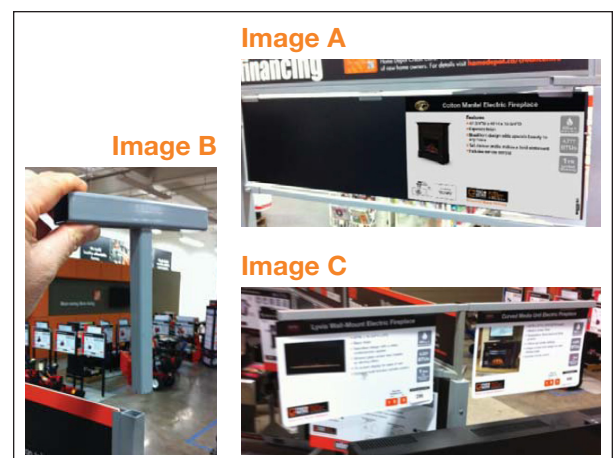

Laydown Instructions:

- Place fireplace fishbone sign into fixture behind appropriate product. (Remove arms from this side of fixture. Signs to be affixed directly over black panel - see image A)
- For signs 1, 2, 10 and 11, use "T" bracket provided and two existing arms to attach - see image B & C
- Attach the Wayfinding stickers on the POP
- Insert fishbone backer signs using the grabber clips.
- Insert fishbone topper signs into grabber clips along the top of the fishbone spine. Alternate signs to ensure that the same message is not beside itself