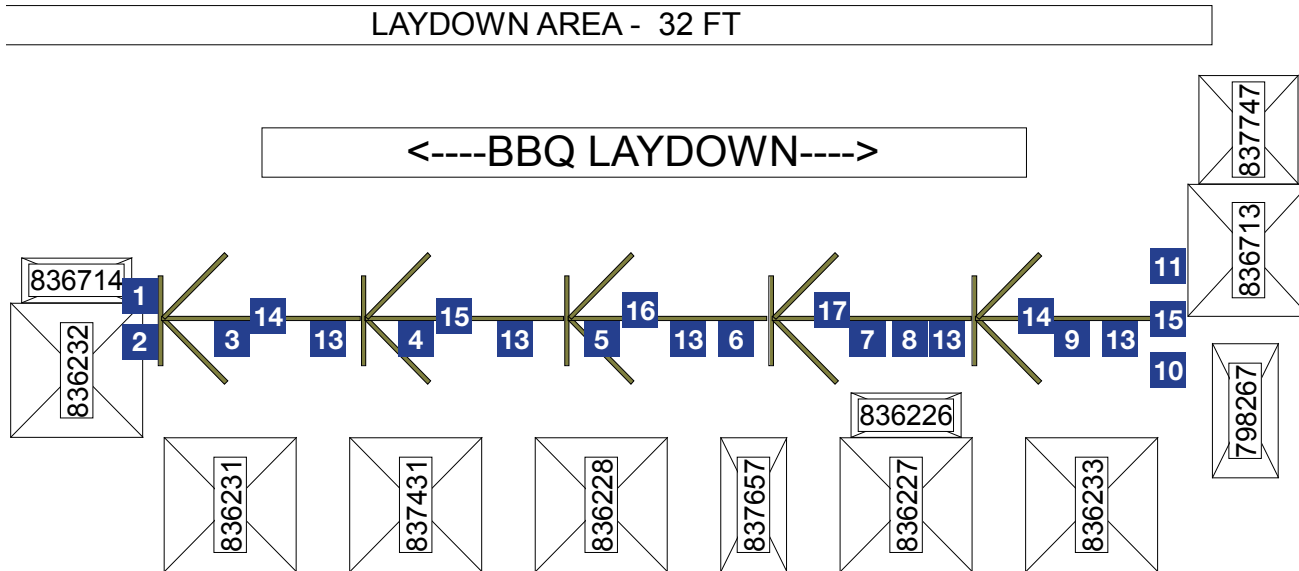

PROTOTYPICAL

**Sign Planogram: Fireplace
Bay Name: Fireplace 4.1**

EFFECTIVE:

Jul 24, 2015

PAGE:

2 of 10

In Bay Signage Requirements

Item #	Part #	Description	Quantity	HD Article #	Hardware Requirements	How to Order
1	D28I013C-10	Galine Wall-Mount Electric Fireplace - Product Card	1	1000836714	-	ePOP
2	D28I013C-06	Glenrae Infrared Wood Fireplace Console - Product Card	1	1000836232	-	ePOP
3	D28I013C-04	Marlene Infrared Wood Fireplace Console - Product Card	1	1000836231	-	ePOP
4	D28I013C-08	Media Mantel - Product Card	1	1000837431	-	ePOP
5	D28I013C-03	Petra Media Fireplace - Product Card	1	1000836228	-	ePOP
6	D28I013C-07	Media Mantel - Product Card	1	1000837657	-	ePOP
7	D28I013C-01	Trinity Mirror Wall-Mount Electric Fireplace - Product Card	1	1000836226	-	ePOP
8	D28I013C-02	Matiri Modern Media Unit Electric Fireplace - Product Card	1	1000836227	-	ePOP
9	D28I013C-05	Aimee Paper Laminate Fireplace - Product Card	1	1000836233	-	ePOP
10	D28I013C-09	Kereta Electric Mantel Fireplace - Product Card	1	1000798267	-	ePOP
11	D28I013C-10	Electric Stoves - Product Card	1	1000836713 1000837747	-	ePOP
12	EZFind-0-9	Wayfinding Number Stickers	-	-	-	ePOP
13	25882C	Black Insert 45"x12"	-	-	Grabber Clips	ePOP
14	FISHBONE8X46-3	Great Brands Great Prices - Fishbone Topper	-	-	Grabber Clips	ePOP
15	FISHBONE.3N	Take It Home Today $24.95 - Fishbone Topper	-	-	Grabber Clips	ePOP
16	FISHBONE8X46-1	Find More - Fishbone Topper	-	-	Grabber Clips	ePOP
17	FISHBONE.4-15	Our Price Guarantee - Fishbone Topper	-	-	Grabber Clips	ePOP
-	FISHGRIP	Grabber Clips	-	-	-	ePOP

Merchandising POG shown is for POP reference only and is not to be used to set product. Refer to your store specific Merchandise POG for product placement.