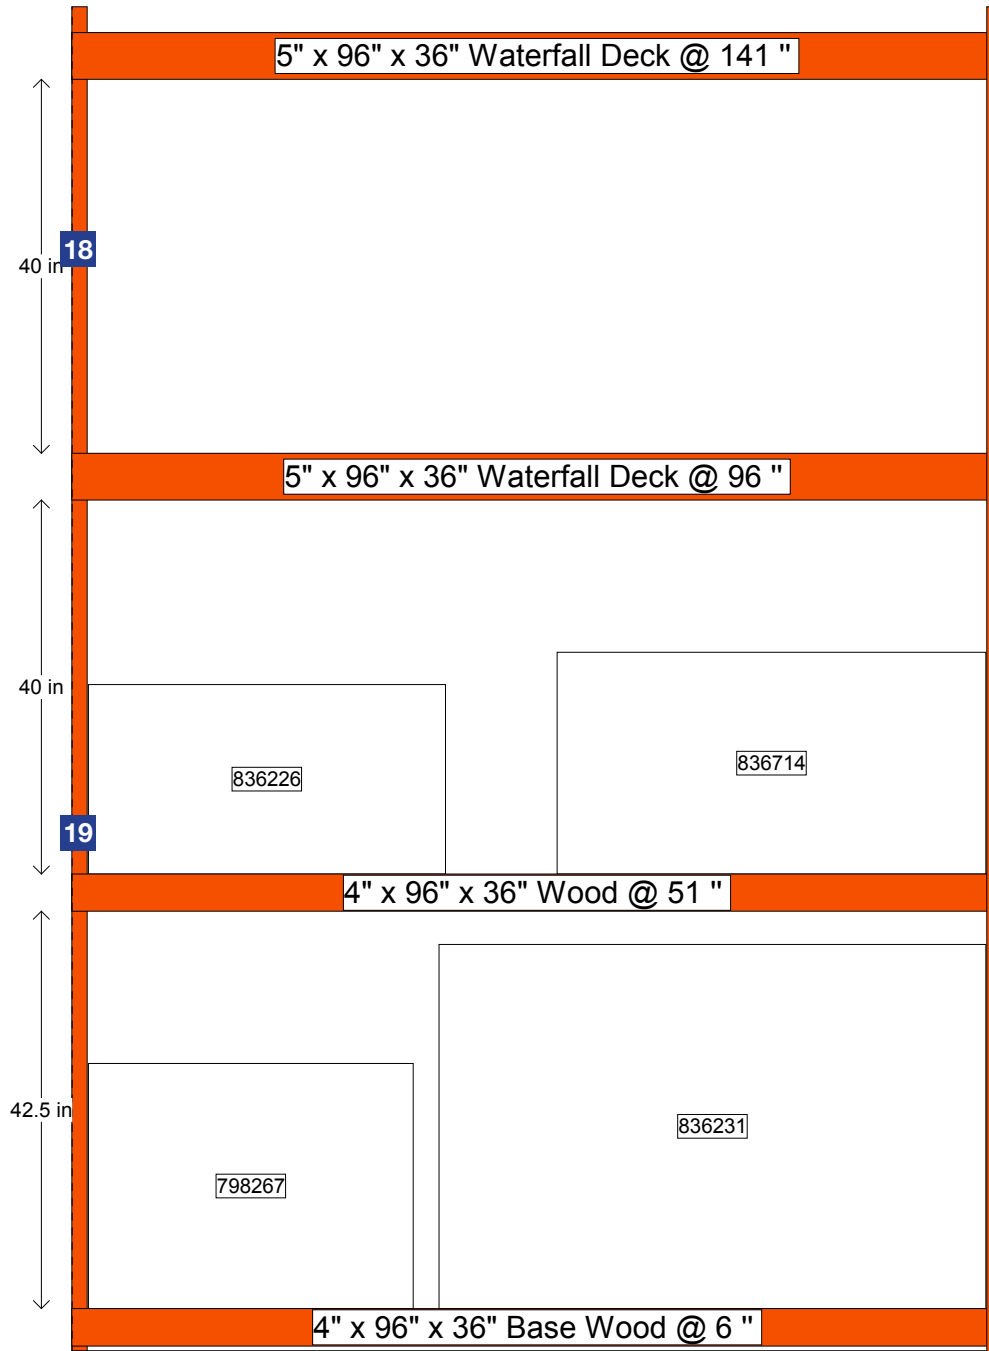

Laydown Instructions:

- Place fireplace fishbone sign into fixture behind appropriate product. (Remove arms from this side of fixture. Signs to be affixed directly over black panel - see image A)
- For signs 1, 2, 10 and 11, use "T" bracket provided and two existing arms to attach - see image B & C
- Attach the Wayfinding stickers on the POP
- Insert fishbone backer signs using the grabber clips.
- Insert fishbone topper signs into grabber clips along the top of the fishbone spine. Alternate signs to ensure that the same message is not beside itself

19

12

55"
from floor to
bottom of
Wayfinding
Sign

Instructions:

- [Wayfinding Sign] Use Wayfinding Clip to attach Wayfinding sign to upright at 55" from floor to bottom of sign
- [Wayfinding Stickers] Add Wayfinding stickers to Wayfinding sign

PROTOTYPICAL

Sign Planogram: Fireplace Bay Name: Fireplace 4.1

EFFECTIVE:

Jul 24, 2015

PAGE:

4 of 10

In Bay Signage Requirements

Item #	Part #	Description	Quantity	HD Article #	Hardware Requirements	How to Order
18	D28i008C-AV1	Electric Fireplaces Aisle Violator	1	-	AV Clips	ePOP
19	D28i009C-01	Fireplace Wayfinding Sign	1	-	Wayfinding Clip	ePOP
12	EZFind-0-9	Wayfinding Number Stickers	-	-	-	ePOP
-	GA001C	AV Clips	2	-	-	ePOP
-	GA003C	Wayfinding Clip	1	-	-	ePOP

EFFECTIVE:
Jul 24, 2015

PAGE:
5 of 10

19

19

12

55"
from floor to
bottom of
Wayfinding
Sign

Instructions:

- [Wayfinding Sign] Use Wayfinding Clip to attach Wayfinding sign to upright at 55" from floor to bottom of sign
- [Wayfinding Stickers] Add Wayfinding stickers to Wayfinding sign