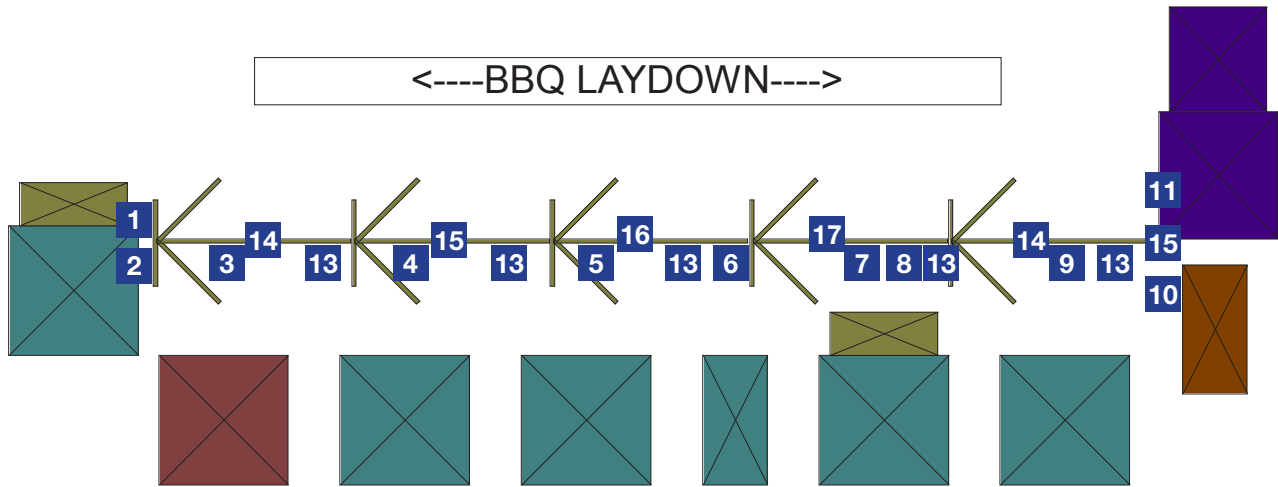

PROTOTYPICAL

Sign Planogram: Fireplace Bay Name: Fireplace 4.1

EFFECTIVE:

Jul 24, 2015

PAGE:

1 of 10

LAYDOWN AREA - 32 FT

<---BBQ LAYDOWN--->

Laydown Instructions:

- Place fireplace fishbone sign into fixture behind appropriate product. (Remove arms from this side of fixture. Signs to be affixed directly over black panel - see image A)
- For signs 1, 2, 10 and 11, use "T" bracket provided and two existing arms to attach - see image B & C
- Attach the Wayfinding stickers on the POP
- Insert fishbone backer signs using the grabber clips.
- Insert fishbone topper signs into grabber clips along the top of the fishbone spine. Alternate signs to ensure that the same message is not beside itself

19

12

55"
from floor to
bottom of
Wayfinding
Sign

Instructions:

- [Wayfinding Sign] Use Wayfinding Clip to attach Wayfinding sign to upright at 55" from floor to bottom of sign
- [Wayfinding Stickers] Add Wayfinding stickers to Wayfinding sign

EFFECTIVE:
Jul 24, 2015

PAGE:
5 of 10

19

19

12

55"
from floor to
bottom of
Wayfinding
Sign

Instructions:

- [Wayfinding Sign] Use Wayfinding Clip to attach Wayfinding sign to upright at 55" from floor to bottom of sign
- [Wayfinding Stickers] Add Wayfinding stickers to Wayfinding sign