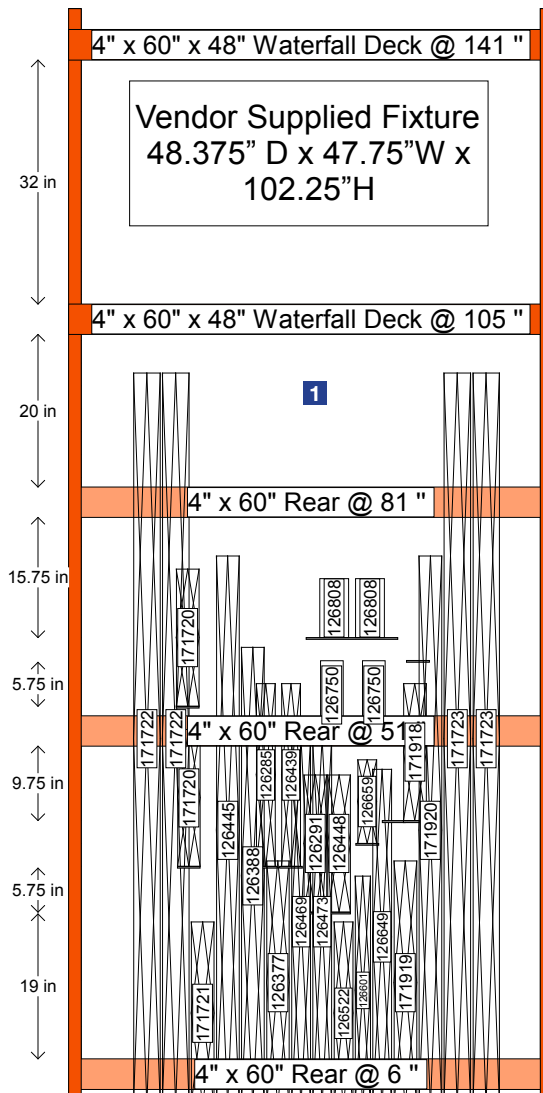

Vendor Supplied Fixture
48.375" D x 47.75"W x 102.25"H

1

PLASKOLITE, INC.

Plastic Sheet Centre

Instructions:

- [Header Sign] Remove the bolts from existing sign, adhere the updated sign over the existing sign and replace the bolts back in

Sign Planogram: Plexi Glass

Bay Name: Plexi Glass - 60" Bay

EFFECTIVE:

Jul 7, 2014

PAGE:

2 of 2

In Bay Signage Requirements

Item #	Part #	Description	Quantity	HD Article #	Hardware Requirements	How to Order
1	D30031C-04	Plastic Sheet Centre Header Sign	1	-	-	ePOP